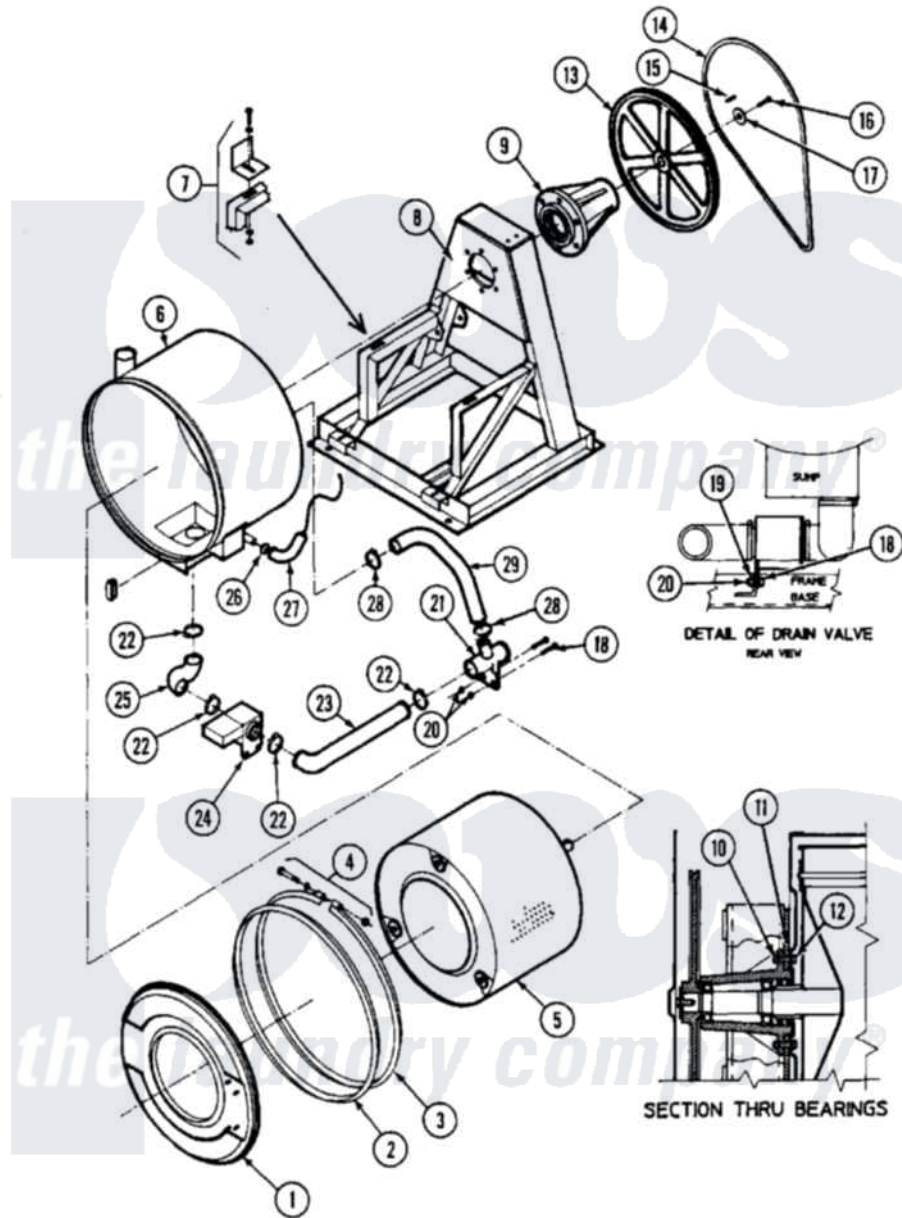

Maytag MAF25MC3 08 - FRAME & TUB ASSEMBLY

Maytag Commercial Maytag MAF25MC3 Washer Parts Parts Diagram 08 - FRAME & TUB ASSEMBLY
 Click on the part number to view part

Item	Original Part Number	Replaced By	Status	Part Description
001	24001652		Not Available	SHELL ASSY. (FRT)
002	24001653	24001184		Gasket Kit
003	24001654		Not Available	SHELL BAND ASSY.
004	24001304			Washer, Flat
"	24001305			Nut, Fiberlock
"	24001656			Bolt
005	24001267		Not Available	BASKET (25-2 SPEED)
006	NLA		Not Available	KIT, SHIELD RETRO
007	24001492			Fastener Kit, Shell Band
"	24001516			Washer, Flat Pltd.
"	24001657			Bolt
"	24001658			Washer
008	24001370		Not Available	KIT ASSY., FRAME (2 SPEED)
009	24001259			Kit, Trunion
010	24001563			Nut, Fiberlock
011	24001496			Washer, Flat S.s.

012	24001659		Bolt
013	24001396		Kit, Pulley
014	24001093		Belt, V
015	24001499	Not Available	KEY (3/8" X 1 1/4")
016	Y24001500		Screw, S.s.
017	24001501		Washer, Stainless Steel
018	24001502	8204624	Bolt
019	24001304		Washer, Flat
020	24001305		Nut, Fiberlock
021	24001826	Not Available	(B)CONNECTION, TEE-DRAIN
022	24001353	696392	Hose Clamp
023	24001660		Hose, Drain
024	24001116		Valve, Drain
025	24001565		Hose, Drain
026	24001438	285655	Clamp, Hose
027	24001661	Not Available	HOSE, AIR DOME
028	24001283	Not Available	CLAMP, HOSE (No.28)
029	24001662		Hose, Overflow