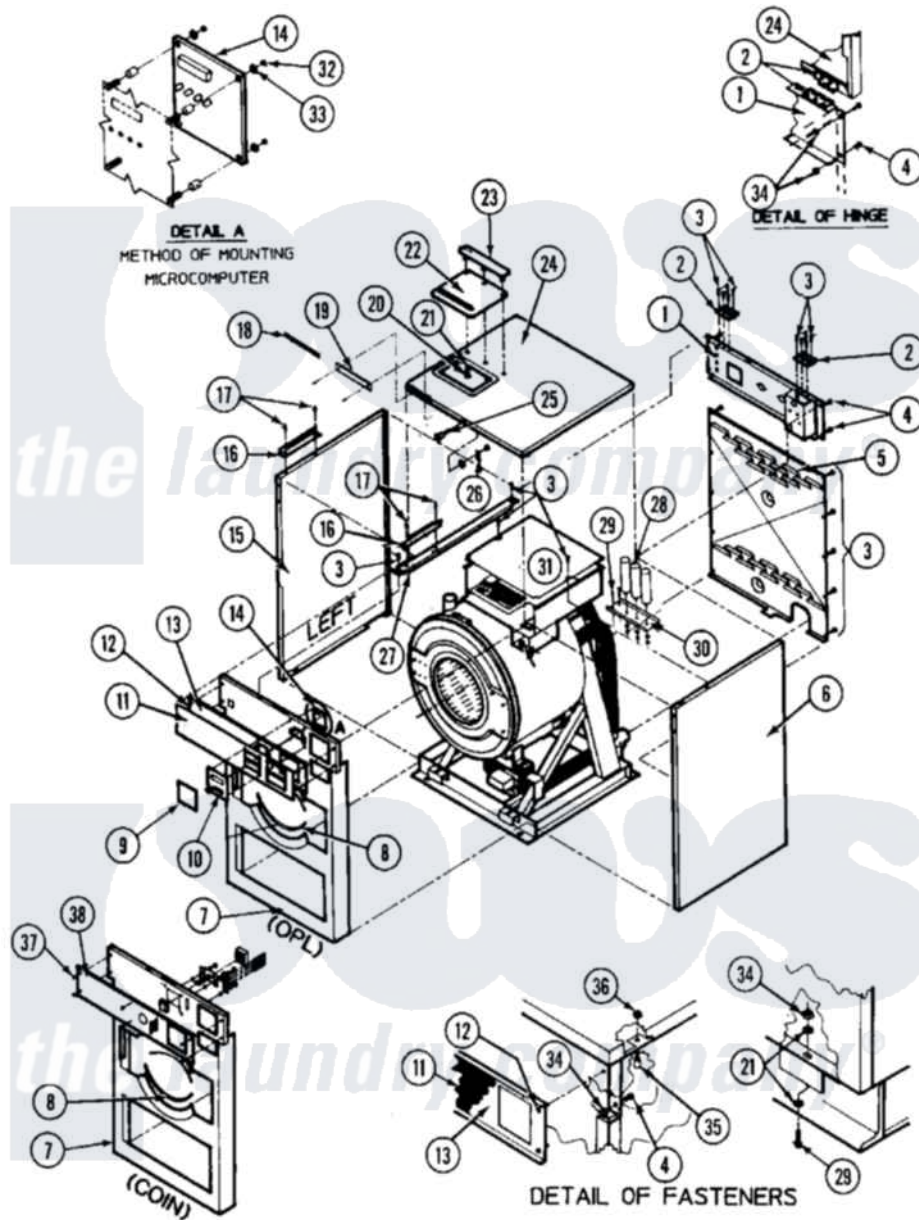

# Maytag MAF25MC3 09 - CABINET

Maytag Commercial Maytag MAF25MC3 Washer Parts Parts Diagram 09 - CABINET  
 Click on the part number to view part

Item	Original Part Number	Replaced By	Status	Part Description
001	24001663		Not Available	PANEL (VALVE)
002	<a href="#">24001183</a>			Hinge Kit
003	24001401		Not Available	KIT, PANEL (REAR)
004	<a href="#">24001323</a>			Screw
005	24001401		Not Available	KIT, PANEL (REAR)
006	24001664		Not Available	PANEL, SIDE (RT/REV)
007	24001665		Not Available	PANEL, INNER (FRT MC, MN)
"	24001666		Not Available	PANEL, INNER (FRT PC, PN)
008	24001550	<a href="#">24001532</a>		Trim- Pane
009	NLA		Not Available	TRIM, KEYPAD (CPTR GREY)
010	<a href="#">24001112</a>			Switch, Membrane
"	24001114		Not Available	SWITCH, MEMBRANE (PC)
011	NLA		Not Available	PANEL, CONTROL
012	<a href="#">24001533</a>			Rivet, Pop S.s.
013	24001668		Not Available	PANEL, CONTROL (ALUM)
014	<a href="#">24001010</a>			Board, Coin Computer