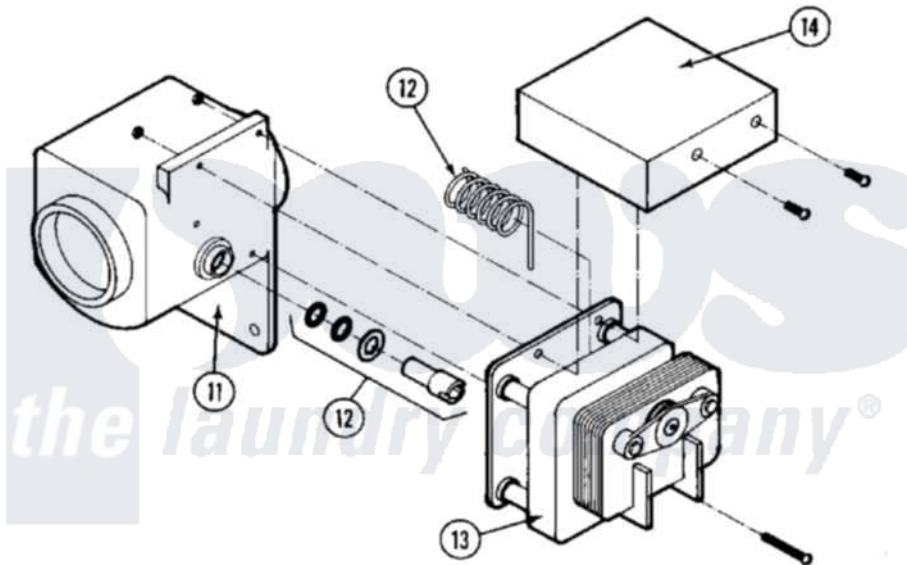

Maytag MAF25MC4TS 07 - MOTOR & DRAIN VALVE (MAF25MC4Tx)

Maytag [Commercial Maytag MAF25MC4TS Washer Parts](#) Parts Diagram 07 - MOTOR & DRAIN VALVE (MAF25MC4Tx)

[Click on the part number to view part](#)

Item	Original Part Number	Replaced By	Status	Part Description
001	24001081			Motor, CVE132
002	24001018			Bearing, 6204-2RS
003	24001647		Not Available	ROD, MOTOR SUPPORT
004	24001511			Washer, Hardened
005	24001512		Not Available	PIN, COTTER PLTD. (1/8X1 1/2)
006	24001021			Bushing, Motor
007	24001648		Not Available	KEY (MOTOR 3/16" X 1 1/2")
008	24001649			Pulley
009	24001650		Not Available	SPRING (BELT TENSION)
010	24001090			Bushing, Motor Pulley
011	24001570			Valve Body
012	24001528			Shaft, Drive And Seal Kit
013	24001530			Valve, Motor Drain
014	24001571		Not Available	COVER, DRAIN VALVE MOTOR