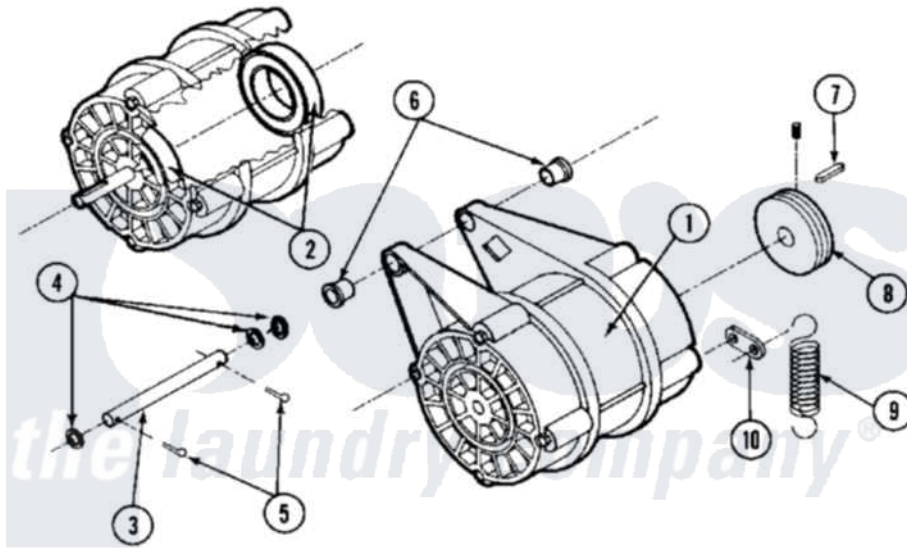

Maytag MAF25MC4TS 07 - MOTOR & DRAIN VALVE (MAF25MC4Tx)

Maytag [Commercial Maytag MAF25MC4TS Washer Parts](#) Parts Diagram 07 - MOTOR & DRAIN VALVE (MAF25MC4Tx)

[Click on the part number to view part](#)

Item	Original Part Number	Replaced By	Status	Part Description
001	24001081			Motor, CVE132
002	24001018			Bearing, 6204-2RS
003	24001647		Not Available	ROD, MOTOR SUPPORT
004	24001511			Washer, Hardened
005	24001512		Not Available	PIN, COTTER PLTD. (1/8X1 1/2)
006	24001021			Bushing, Motor
007	24001648		Not Available	KEY (MOTOR 3/16" X 1 1/2")
008	24001649			Pulley
009	24001650		Not Available	SPRING (BELT TENSION)
010	24001090			Bushing, Motor Pulley
011	24001570			Valve Body
012	24001528			Shaft, Drive And Seal Kit
013	24001530			Valve, Motor Drain
014	24001571		Not Available	COVER, DRAIN VALVE MOTOR