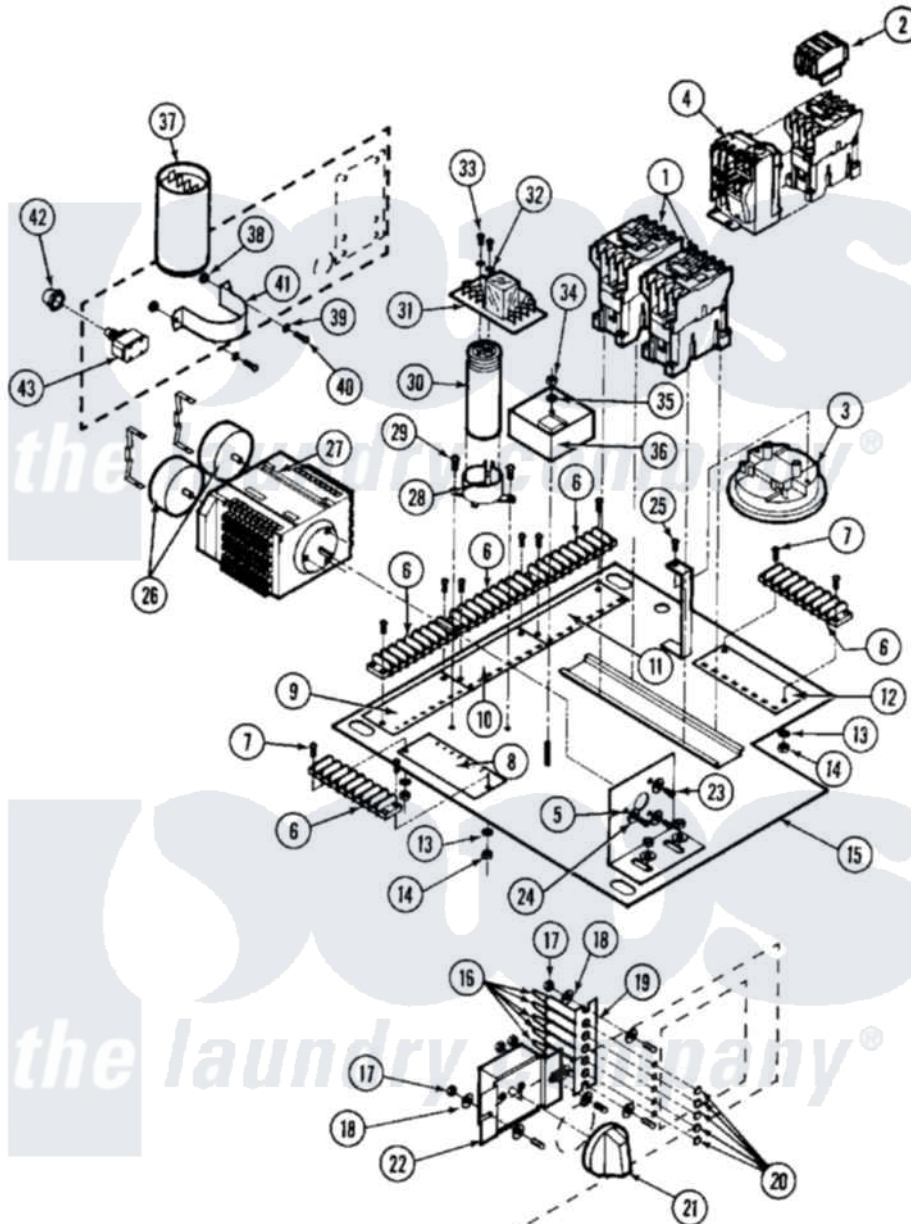

Maytag MAF25MC4TW 01 - CONTROL MODULE (MAF25MC4Tx)

Maytag Commercial Maytag MAF25MC4TW Washer Parts Parts Diagram 01 - CONTROL MODULE (MAF25MC4Tx)
 Click on the part number to view part

Item	Original Part Number	Replaced By	Status	Part Description
001	24001105	24002051		Contacto-
002	24001104		Not Available	CONTACTOR, AUX. ADDER
003	NLA		Not Available	SWITCH, TRI LEVEL---N
004	24001233			Protector, Overload
005	W10124350		Not Available	PART NUMBER NOT AVAILABLE
006	24001412		Not Available	STRIP, TERMINAL
007	24001414	4450038		Screw
008	NLA		Not Available	DECAL,INSUL. TERM STRIP (1-8)
009	NLA		Not Available	DECAL,INSUL. TERM STRIP (9-16)
010	NLA		Not Available	DECAL,INSUL. TERM STRIP (17-24)
011	NLA		Not Available	DECAL,INSUL. TERM STRIP (25-32)
012	24001030		Not Available	DECAL,INSUL. TERM STIRP (33-40)
013	24001415			Washer, S.s.

014	24001417	7103P070-60		Nut, Top Pilot
015	W10124350		Not Available	PART NUMBER NOT AVAILABLE
016	24001209		Not Available	LIGHT, NEON (1/3W, 125VAC)
017	24001342	74005230		Nut, Lock
018	24001576			Washer, Flat
019	24001214			Bracket, Ind. Light
"	24001841	24001214		Bracket, Ind. Light
020	24001210	215564		Lens, Indicator Light
021	24001204		Not Available	KNOB
022	24001207			Switch, Cycle Select
023	24001357			Screw, Stainless Steel
024	24001358			Washer, Flat
025	24001411	313806		Screw
026	24001577			Motor, Timer
027	24001178			Kit, Timer Cycle
028	W10124350		Not Available	PART NUMBER NOT AVAILABLE
029	24001578	3196170		Screw
030	24001247			Capacitor, Door Lock
031	24001248		Not Available	PC BOARD, DOOR UNLOCK (110V)
032	24001579			Washer, S.s.
033	24001580			Screw, S.s.
034	24001419	W10139757		Nut
035	24001295			Lockwasher, S.s.
036	24001176			Kit, Timer Delay
037	24001235			Kit, Switch
038	24001425			Nut, Fiberlock, Pltd
039	24001576			Washer, Flat
040	24001593	132780		Screw
041	24001594		Not Available	BRACKET, SINPAC SWITCH
042	24001744		Not Available	BOOT, PUSH BUTTON
043	24001254			Switch, Momentary
044	24001245			Fuse, Slo Blo