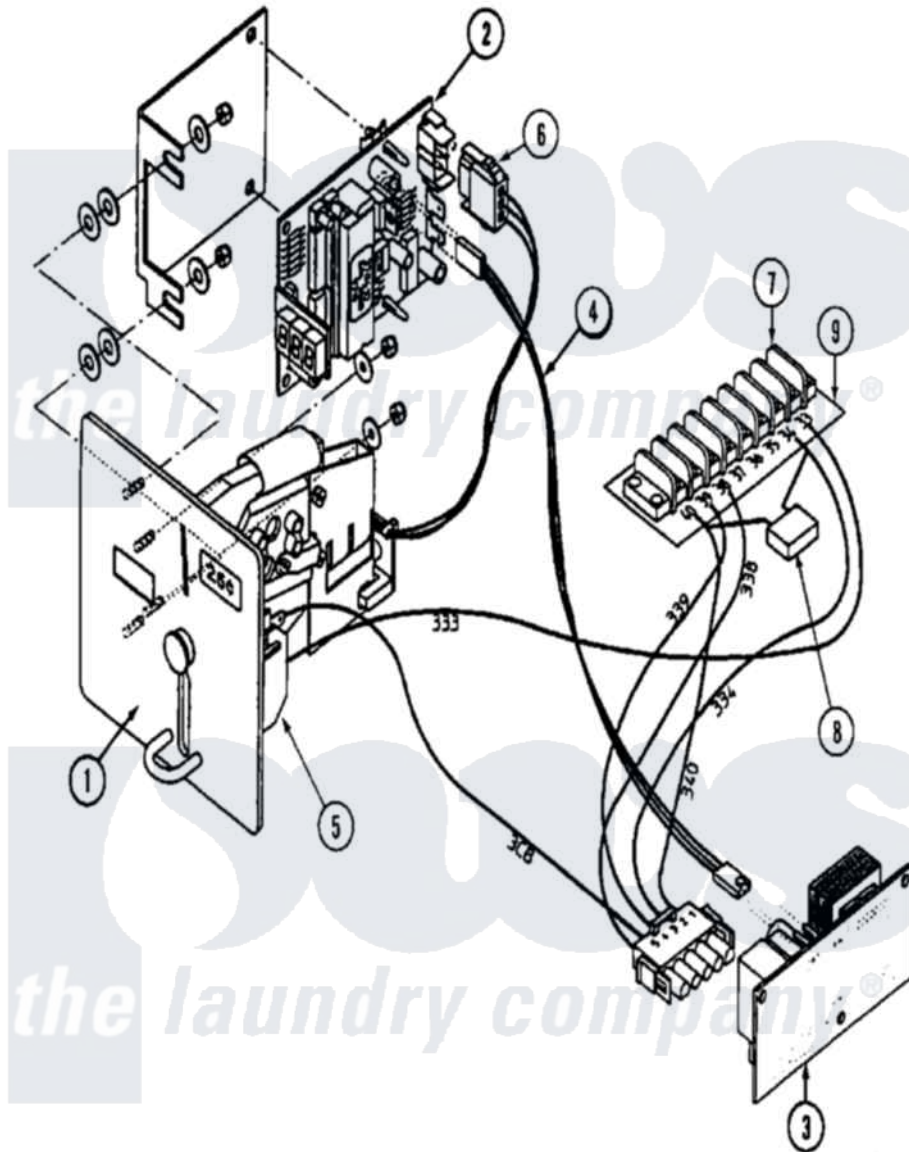

# Maytag MAF25MC4TW 02 - COIN METER (MAF25MC4Tx)

Maytag Commercial Maytag MAF25MC4TW Washer Parts Parts Diagram 02 - COIN METER (MAF25MC4Tx)  
 Click on the part number to view part

| Item | Original Part Number     | Replaced By | Status        | Part Description               |
|------|--------------------------|-------------|---------------|--------------------------------|
| 001  | <a href="#">24001256</a> |             |               | Meter Assembly, Dig. Cn        |
| "    | NLA                      |             | Not Available | COIN METER, HANKE (DIGITAL)    |
| 002  | <a href="#">24001831</a> |             |               | Coin Counting Board            |
| 003  | 24001355                 |             | Not Available | POWER SUPPLY (120V)            |
| 004  | <a href="#">24002035</a> |             |               | Harness, Led                   |
| 005  | <a href="#">24001073</a> |             |               | COIL, BLOCKING (CN-MTR.110V)   |
| 006  | <a href="#">24001833</a> |             |               | Sensor, Coin                   |
| 007  | <a href="#">24001363</a> |             |               | Kit, Terminal Strip            |
| 008  | 24001109                 |             | Not Available | FILTER, RC-NTWK.               |
| 009  | 24001030                 |             | Not Available | DECAL,INSUL.TERM STIRP (33-40) |