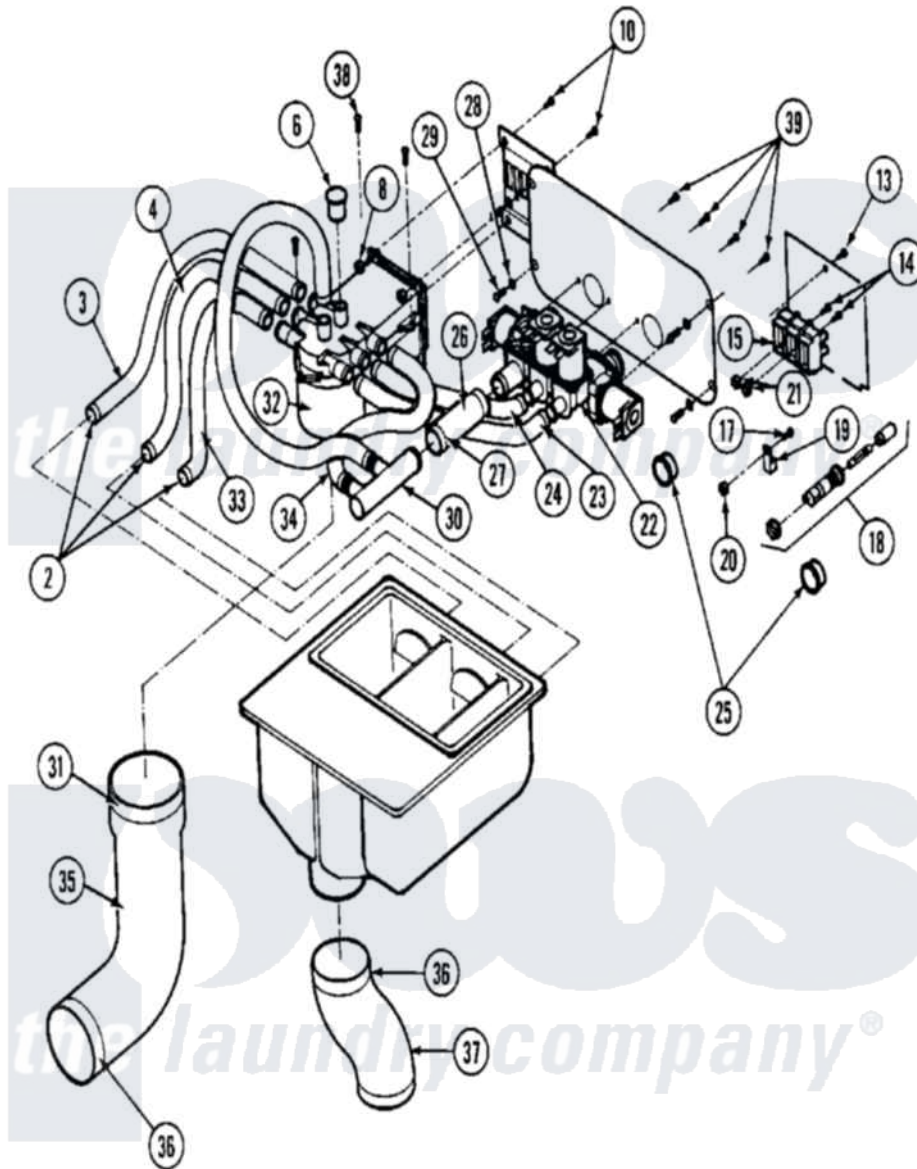

Maytag MAF25MC4TW 03 - DISPENSER ASSEMBLY (MAF25MC4Tx)

Maytag [Commercial Maytag MAF25MC4TW Washer Parts](#) Parts Diagram 03 - DISPENSER ASSEMBLY (MAF25MC4Tx)

[Click on the part number to view part](#)

| Item | Original Part Number | Replaced By | Status | Part Description |
|------|--------------------------|-------------------------|---------------|------------------------------|
| 001 | 24001627 | | Not Available | DISPENSER, SUPPLY (COIN) |
| 002 | 24001423 | 489503 | | Clamp |
| 003 | 24001405 | | | (ORDER BY FOOT) |
| " | NLA | | Not Available | HOSE (1/2' ID) |
| 004 | 24001405 | | | (ORDER BY FOOT) |
| " | NLA | | Not Available | HOSE (1/2' ID) |
| 005 | 24001405 | | | (ORDER BY FOOT) |
| " | NLA | | Not Available | HOSE (1/2' ID) |
| 006 | 24001424 | | Not Available | CAP, PLUG (YELLOW) |
| 007 | 24001031 | | | Breaker, Vac. |
| 008 | 24001425 | | | Nut, Fiberlock, Pltd |
| 009 | 24001426 | | | Cover, Vacuum Breaker |
| 010 | 24001414 | 4450038 | | Screw |
| 011 | 24001428 | | Not Available | MOUNTING PLATE, MIXING VALVE |
| 012 | 24001429 | | Not Available | COVER, JUNCTION BOX |