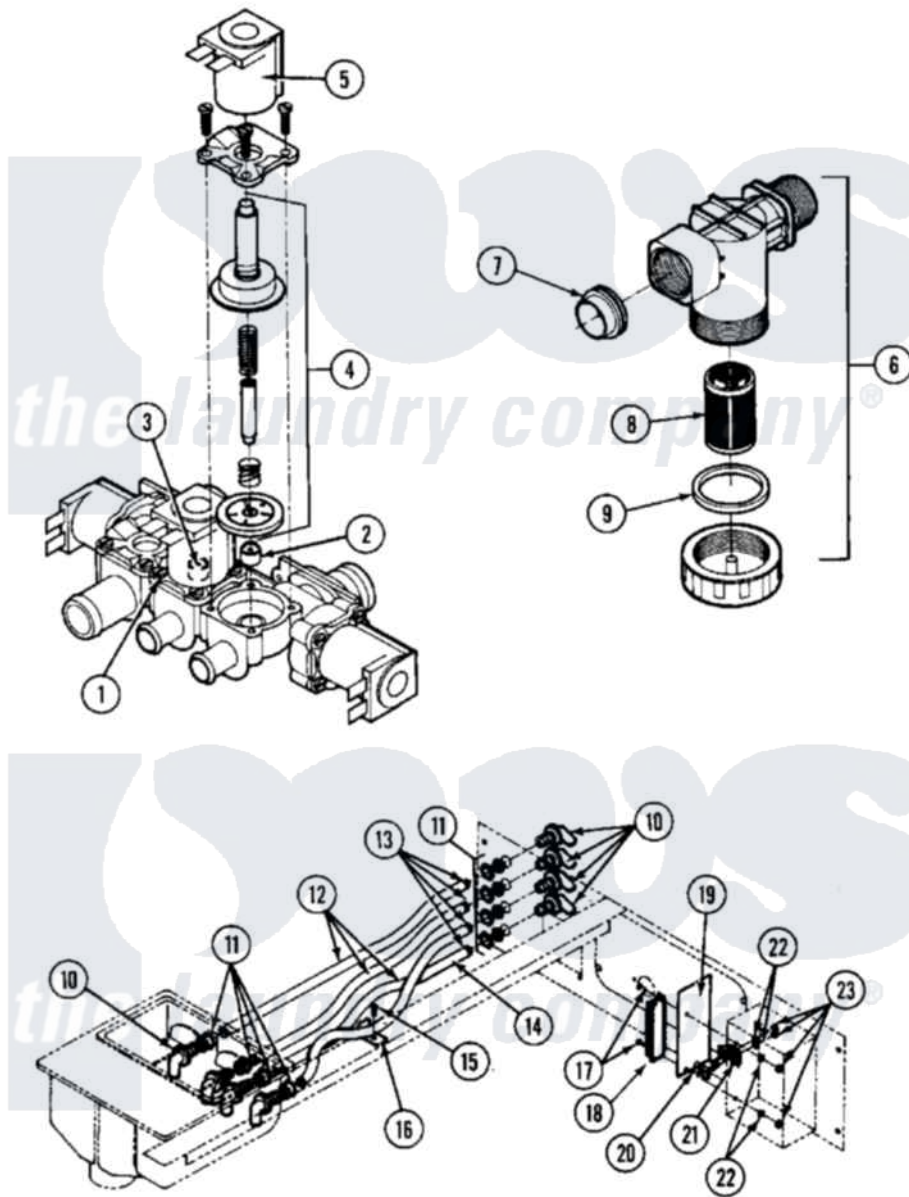

**Maytag MAF25MC4TW 04 - WATER VALVE/AUTO.DISPENSER
(MAF25MC4Tx)**

Maytag [Commercial Maytag MAF25MC4TW Washer Parts](#) Parts Diagram 04 - WATER VALVE/AUTO.DISPENSER (MAF25MC4Tx)

[Click on the part number to view part](#)

Item	Original Part Number	Replaced By	Status	Part Description
001	24001226			Valve, Mixing
002	24001443		Not Available	RESTRICTOR, FLOW (2.8MM)
003	24001444		Not Available	RESTRICTOR, FLOW (4MM)
004	24001122			Kit, Valve Repair
"	24001231			Kit, Repair
005	24001232			Coil, Water Valve
006	24001549		Not Available	FILTER, MESH (11MM US THREAD)
007	24001448			Seal
008	24001447		Not Available	FILTER, MESH (25MM US THREAD)
"	24001449		Not Available	FILTER SCREEN RPLCMNT (11MM)
009	24001450		Not Available	GASKET CAP, FILTER HOUSING
010	24001451		Not Available	NOZZLE KIT

011	NLA		Not Available	NUT, PAL (13" X 1/2" PLTD)
012	24001631		Not Available	TUBING, NORPRENE (5/16"ID 21")
013	24001632		Not Available	CLAMP, HOSE (No.4)
014	NLA		Not Available	TUBING, NORPRENE (5/16"ID 26")
015	24001301	67006964		Screw, Glide
016	24001456			Bracket, Hose
017	24001414	4450038		Screw
018	24001412		Not Available	STRIP, TERMINAL
019	24001458		Not Available	DECAL, EXTERNAL SUPPLY
020	24001253			Fuse
021	24001554		Not Available	HOLDER, FUSE (DUAL)
022	24001415			Washer, S.s.
023	24001417	7103P070-60		Nut, Top Pilot
"	24001634		Not Available	SCREEN, VALVE
024	24001635			Seal, O Ring