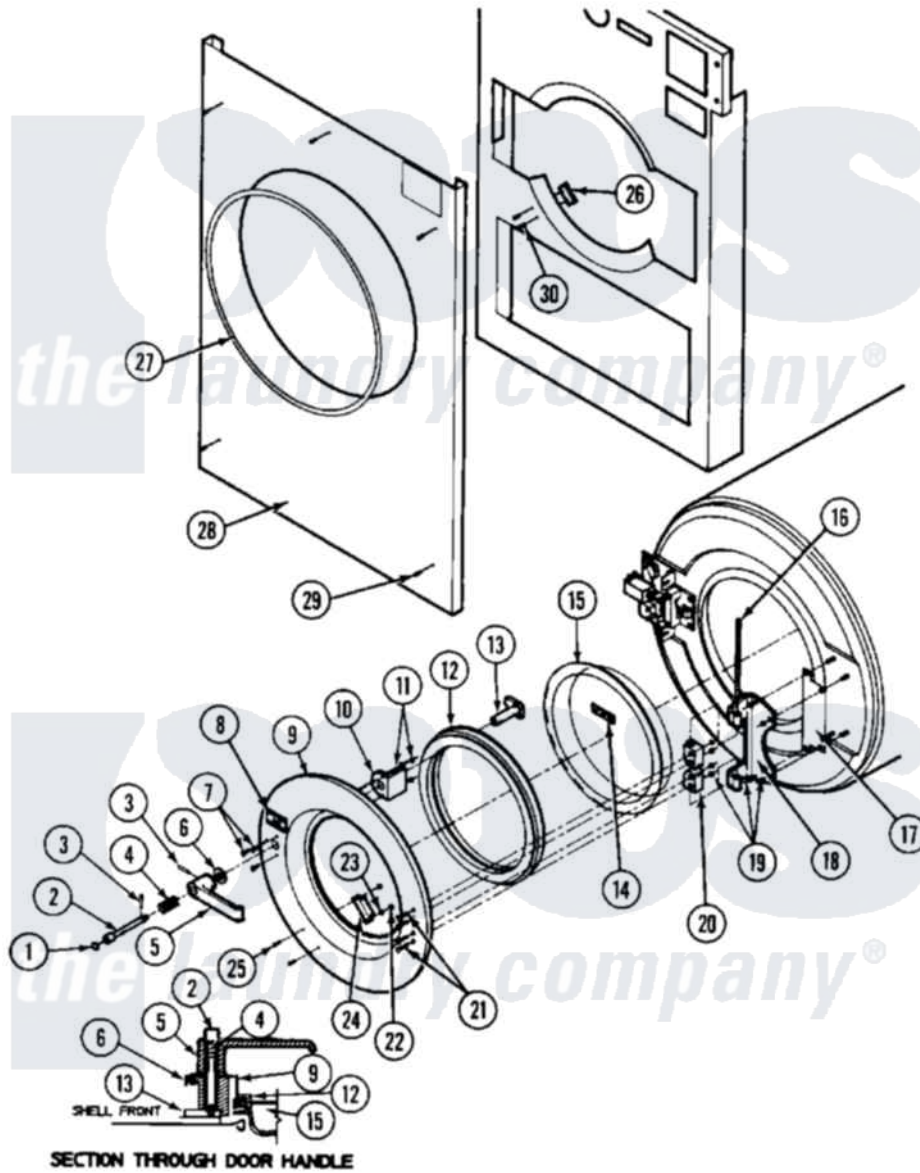

**Maytag MAF25MC4TW 05 - DOOR & RELATED ASSEMBLY
(MAF25MC4Tx)**

Maytag [Commercial Maytag MAF25MC4TW Washer Parts](#) Parts Diagram 05 - DOOR & RELATED ASSEMBLY (MAF25MC4Tx)

[Click on the part number to view part](#)

Item	Original Part Number	Replaced By	Status	Part Description
001	24001407		Not Available	DECAL, RED DOT
002	24001103			Rod, Push Button
003	24001721			Pin, Spring
004	24001338			Spring, Door Lock
005	24001336			Handle, Door
006	24001339			Washer, Nylon
007	24001341	3400814		Screw
008	24001462		Not Available	DECAL, PUSH BUTTON RED
009	24001636	24001638		Door Assembly
"	24001638			Door Assembly
010	24001340		Not Available	SPACER, DOOR HANDLE
011	24001342	74005230		Nut, Lock
012	24001075			Gasket, Door
013	24001343			Arm, Latch
014	24001465		Not Available	DECAL, ROTATION SPIN

014	24001400	Not Available	(CCW)
015	24001098	Not Available	GLASS, DOOR
016	W10124350	Not Available	PART NUMBER NOT AVAILABLE
017	24001466		Shim, Hinge
018	24001333		Hinge, Door
019	24001305		Nut, Fiberlock
020	24001334		Mount, Door
021	24001467		Screw, S.s.
022	24001417	7103P070-60	Nut, Top Pilot
023	24001415		Washer, S.s.
024	24001470	Not Available	MAGNET
025	24001414	4450038	Screw
026	24001472		Switch, Magnet Position
027	24001185		Gasket Kit
028	24001135	Not Available	(INCLUDES TRIM & SCREWS)
"	24001136	Not Available	PANEL KIT, FRONT COIN (ALM) (INCLUDES TRIM & SCREWS)
"	24001137	Not Available	PANEL KIT, FRONT COIN (STNLSS) (INCLUDES TRIM & SCREWS)
"	NLA	Not Available	PANEL KIT, FRONT COIN (WHT)
029	24001474	3400086	Screw, 10-32 X 3/8
030	24001475	Not Available	RIVET, POP S.S. (1/8 X 1/4)