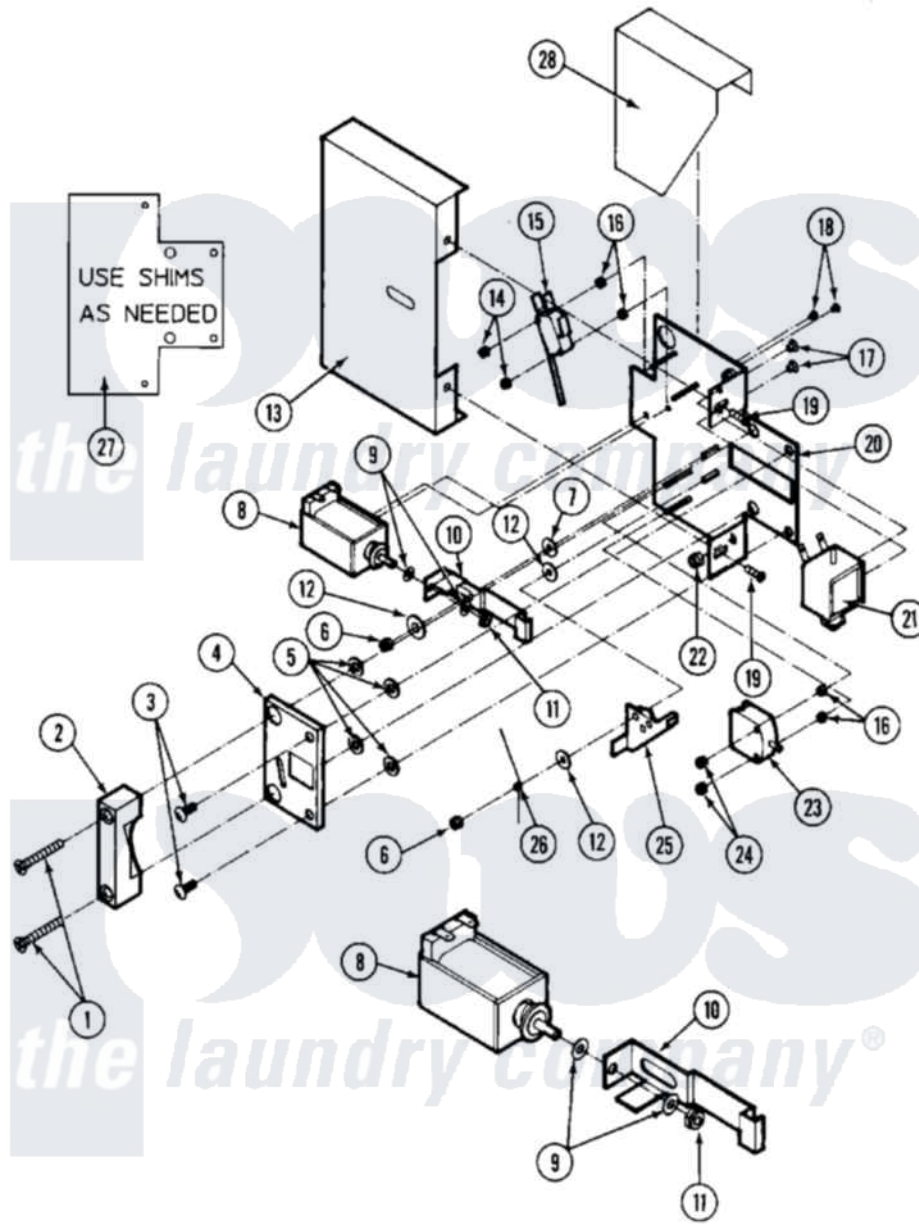

Maytag MAF25MC4TW 06 - DOOR LOCK (MAF25MC4Tx)

Maytag [Commercial Maytag MAF25MC4TW Washer Parts](#) Parts Diagram 06 - DOOR LOCK (MAF25MC4Tx)
 Click on the part number to view part

Item	Original Part Number	Replaced By	Status	Part Description
001	24001640			Door Lock Complete
"	24001642			Screw, S.s.
002	24001483		Not Available	CATCH, DOOR LOCK
003	24001323			Screw
004	24001484		Not Available	COVER, DOOR LOCK PLATE
005	24001295			Lockwasher, S.s.
006	24001342	74005230		Nut, Lock
007	24001485			Washer, Shoulder
008	24001101			Solenoid, Door Rel
009	24001358			Washer, Flat
010	24001250			Button, Push
011	24001481	Y707702		Locknut
012	24001480			Washer, Teflon
013	24001487		Not Available	COVER, DOOR LOCK ASSY.
014	24001476			Nut, Fiberlock
015	24001229			Switch, Door Lock

016	24001477		Not Available	SPACER, NYLON (No.6)
017	24001479			Screw, S.s.
018	24001643			Screw, S.s.
019	24001301	67006964		Screw, Glide
020	NLA		Not Available	PLATE, DOOR LOCK
021	24001102			Solenoid, Door Lck
022	24001305			Nut, Fiberlock
023	24001255			Switch, Door Handle
"	24001257	24001255		Switch, Door Handle
024	24001425			Nut, Fiberlock, Pltd
025	24001230			Lever, Door Lock
026	24001293			Spring, Torsion
027	24001559			Shim, Door Lock
028	24001488		Not Available	SHIELD, SPLASH (DOOR LOCK)