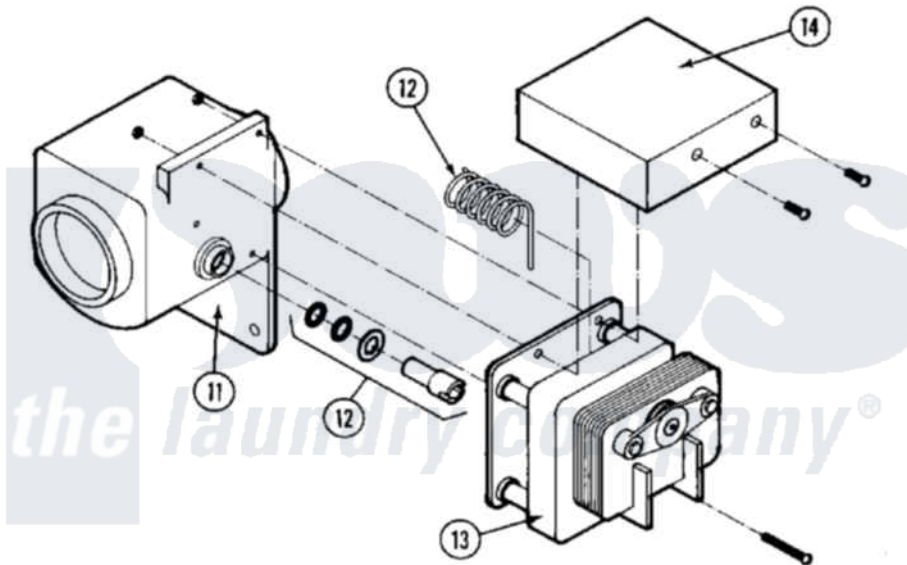

Maytag MAF25MC4TW 07 - MOTOR & DRAIN VALVE (MAF25MC4Tx)

Maytag [Commercial Maytag MAF25MC4TW Washer Parts](#) Parts Diagram 07 - MOTOR & DRAIN VALVE (MAF25MC4Tx)

[Click on the part number to view part](#)

Item	Original Part Number	Replaced By	Status	Part Description
001	24001081			Motor, CVE132
002	24001018			Bearing, 6204-2RS
003	24001647		Not Available	ROD, MOTOR SUPPORT
004	24001511			Washer, Hardened
005	24001512		Not Available	PIN, COTTER PLTD. (1/8X1 1/2)
006	24001021			Bushing, Motor
007	24001648		Not Available	KEY (MOTOR 3/16" X 1 1/2")
008	24001649			Pulley
009	24001650		Not Available	SPRING (BELT TENSION)
010	24001090			Bushing, Motor Pulley
011	24001570			Valve Body
012	24001528			Shaft, Drive And Seal Kit
013	24001530			Valve, Motor Drain
014	24001571		Not Available	COVER, DRAIN VALVE MOTOR