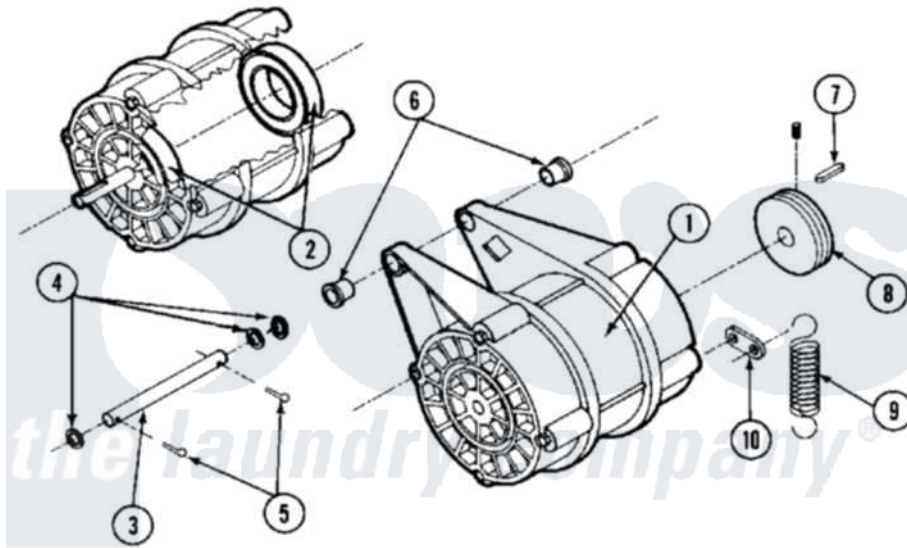

Maytag MAF25MC4TW 07 - MOTOR & DRAIN VALVE (MAF25MC4Tx)

Maytag [Commercial Maytag MAF25MC4TW Washer Parts](#) Parts Diagram 07 - MOTOR & DRAIN VALVE (MAF25MC4Tx)

[Click on the part number to view part](#)

Item	Original Part Number	Replaced By	Status	Part Description
001	24001081			Motor, CVE132
002	24001018			Bearing, 6204-2RS
003	24001647		Not Available	ROD, MOTOR SUPPORT
004	24001511			Washer, Hardened
005	24001512		Not Available	PIN, COTTER PLTD. (1/8X1 1/2)
006	24001021			Bushing, Motor
007	24001648		Not Available	KEY (MOTOR 3/16" X 1 1/2")
008	24001649			Pulley
009	24001650		Not Available	SPRING (BELT TENSION)
010	24001090			Bushing, Motor Pulley
011	24001570			Valve Body
012	24001528			Shaft, Drive And Seal Kit
013	24001530			Valve, Motor Drain
014	24001571		Not Available	COVER, DRAIN VALVE MOTOR