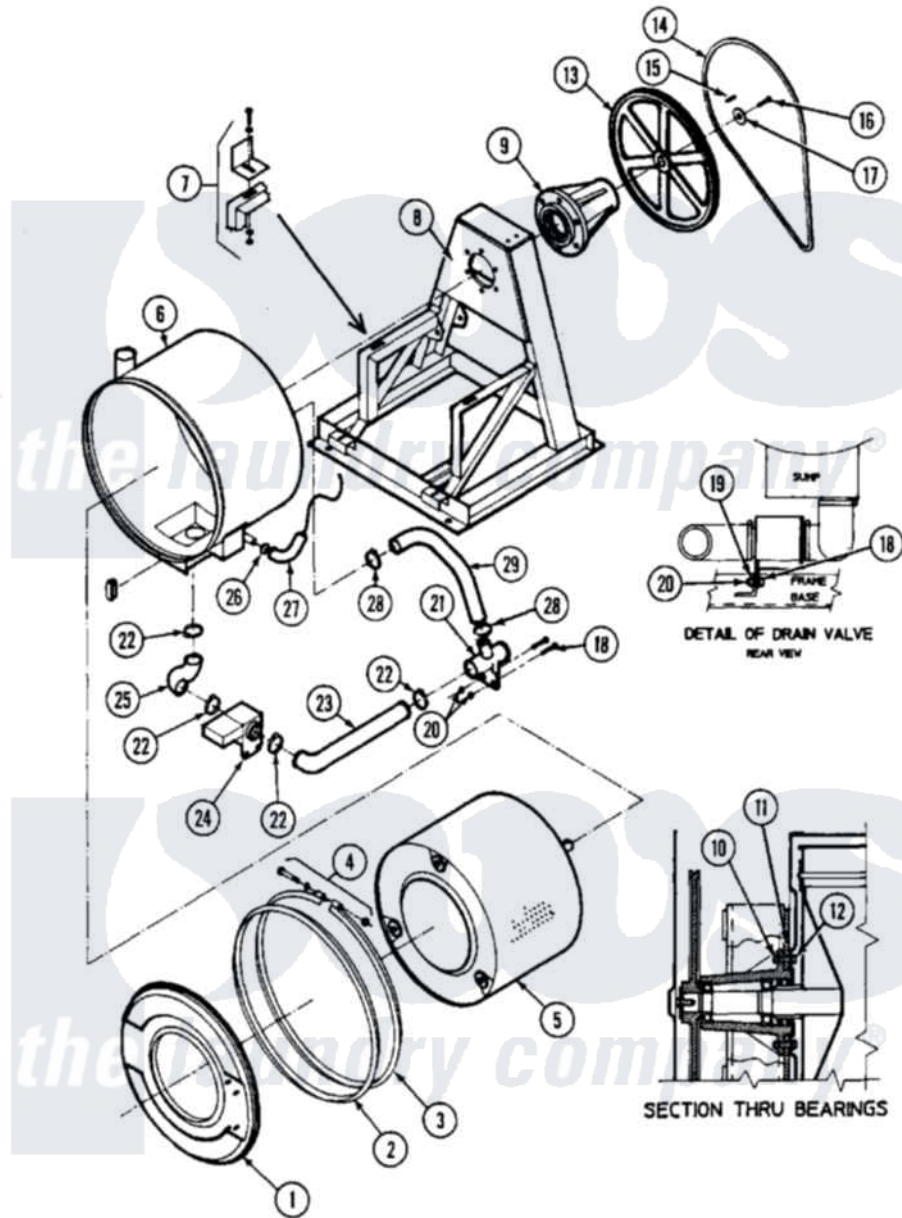

Maytag MAF25MC4TW 08 - FRAME & TUB ASSEMBLY (MAF25MC4Tx)

Maytag Commercial Maytag MAF25MC4TW Washer Parts Diagram 08 - FRAME & TUB ASSEMBLY (MAF25MC4Tx)

[Click on the part number to view part](#)

Item	Original Part Number	Replaced By	Status	Part Description
001	24001652		Not Available	SHELL ASSY. (FRT)
002	24001653	24001184		Gasket Kit
003	24001654		Not Available	SHELL BAND ASSY.
004	24001304			Washer, Flat
"	24001305			Nut, Fiberlock
"	24001656			Bolt
005	24001267		Not Available	BASKET (25-2 SPEED)
006	NLA		Not Available	KIT, SHIELD RETRO
007	24001492			Fastener Kit, Shell Band
"	24001516			Washer, Flat Pltd.
"	24001657			Bolt
"	24001658			Washer
008	24001370		Not Available	KIT ASSY., FRAME (2 SPEED)
009	24001259			Kit, Trunnion
010	24001563			Nut, Fiberlock

011	24001496		Washer, Flat S.s.
012	24001659		Bolt
013	24001396		Kit, Pulley
014	24001093		Belt, V
015	24001499	Not Available	KEY (3/8" X 1 1/4")
016	Y24001500		Screw, S.s.
017	24001501		Washer, Stainless Steel
018	24001502	8204624	Bolt
019	24001304		Washer, Flat
020	24001305		Nut, Fiberlock
021	24001826	Not Available	(B)CONNECTION, TEE-DRAIN
022	24001353	696392	Hose Clamp
023	24001660		Hose, Drain
024	24001116		Valve, Drain
025	24001565		Hose, Drain
026	24001438	285655	Clamp, Hose
027	24001661	Not Available	HOSE, AIR DOME
028	24001283	Not Available	CLAMP, HOSE (No.28)
029	24001662		Hose, Overflow