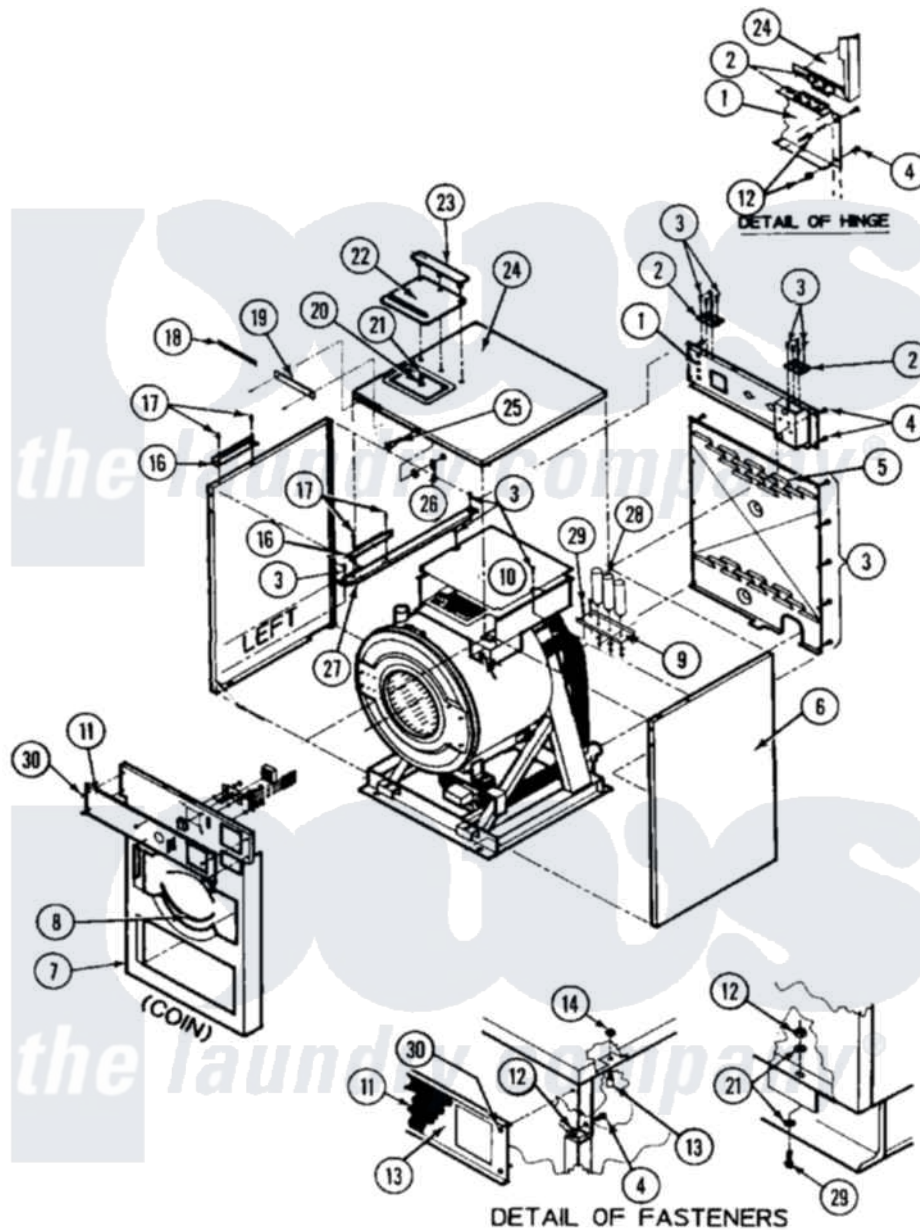

Maytag MAF25MC4TW 09 - CABINET (MAF25MC4Tx)

Maytag Commercial Maytag MAF25MC4TW Washer Parts Parts Diagram 09 - CABINET (MAF25MC4Tx)
 Click on the part number to view part

Item	Original Part Number	Replaced By	Status	Part Description
000	NPN			Obtain Drain Hose Locally
001	24001663		Not Available	PANEL (VALVE)
002	24001183			Hinge Kit
003	24001401		Not Available	KIT, PANEL (REAR)
004	24001323			Screw
005	24001401		Not Available	KIT, PANEL (REAR)
006	24001664		Not Available	PANEL, SIDE (RT/REV)
007	24001665		Not Available	PANEL, INNER (FRT MC, MN)
008	24001550	24001532		Trim- Pane
009	24001674		Not Available	BRACKET, CAPACITOR
010	24001545		Not Available	COVER, ELECTRICAL MODULE
011	24001058			Panel, Control
012	24001305			Nut, Fiberlock
013	24001546		Not Available	STUD, S.S. (6/32" X 1/4")
014	24001425			Nut, Fiberlock, Pltd
015	24001664		Not Available	PANEL, SIDE (RT/REV)

016	24001539		Not Available	BRACKET, SOAP DISPENSER
017	24001540		Not Available	RIVET, BLIND S.S. (1/8 X 5/16)
018	NLA		Not Available	DECAL (MAYTAG)
019	24001671		Not Available	NAMEPLATE
020	24001510	W10139757		Nut
021	24001312			Washer, Flat
022	24001219		Not Available	COVER, SOAP DISPENSER
023	24001542			Clamp, Soap Dispenser
024	NLA		Not Available	COVER, TOP
025	24001220			Lock, Top Cover
026	24001221			Latch, Top Cover
027	24001673		Not Available	BRACE, TOP
028	24001239			Capacitor
"	24001240			Capacitor
"	24001241			Capacitor W/Res.
029	24001303			Screw
030	24001212	212277		Screw, No.8 X 1/2 Inch