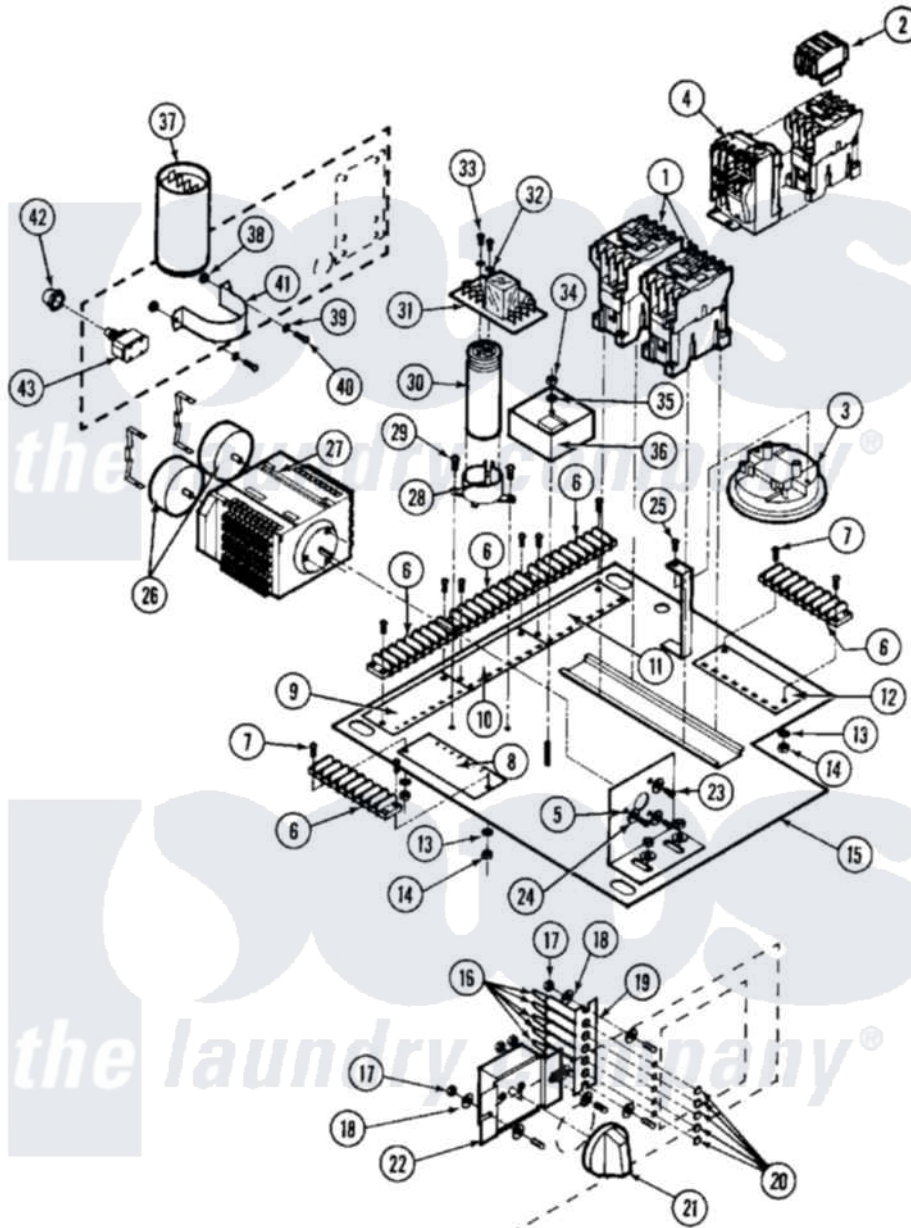

Maytag MAF25MC4VL 01 - CONTROL MODULE (MAF25MC4Vx)

Maytag [Commercial Maytag MAF25MC4VL Washer Parts](#) Parts Diagram 01 - CONTROL MODULE (MAF25MC4Vx)
 Click on the part number to view part

Item	Original Part Number	Replaced By	Status	Part Description
001	24001105	24002051		Contactor-
002	24001104		Not Available	CONTACTOR, AUX. ADDER
003	NLA		Not Available	SWITCH, TRI LEVEL---N
004	24001233			Protector, Overload
005	W10124350		Not Available	PART NUMBER NOT AVAILABLE
006	24001412		Not Available	STRIP, TERMINAL
007	24001414	4450038		Screw
008	NLA		Not Available	DECAL,INSUL. TERM STRIP (1-8)
009	NLA		Not Available	DECAL,INSUL. TERM STRIP (9-16)
010	NLA		Not Available	DECAL,INSUL. TERM STRIP (17-24)
011	NLA		Not Available	DECAL,INSUL. TERM STRIP (25-32)
012	24001030		Not Available	DECAL,INSUL. TERM STIRP (33-40)
013	24001415			Washer, S.s.