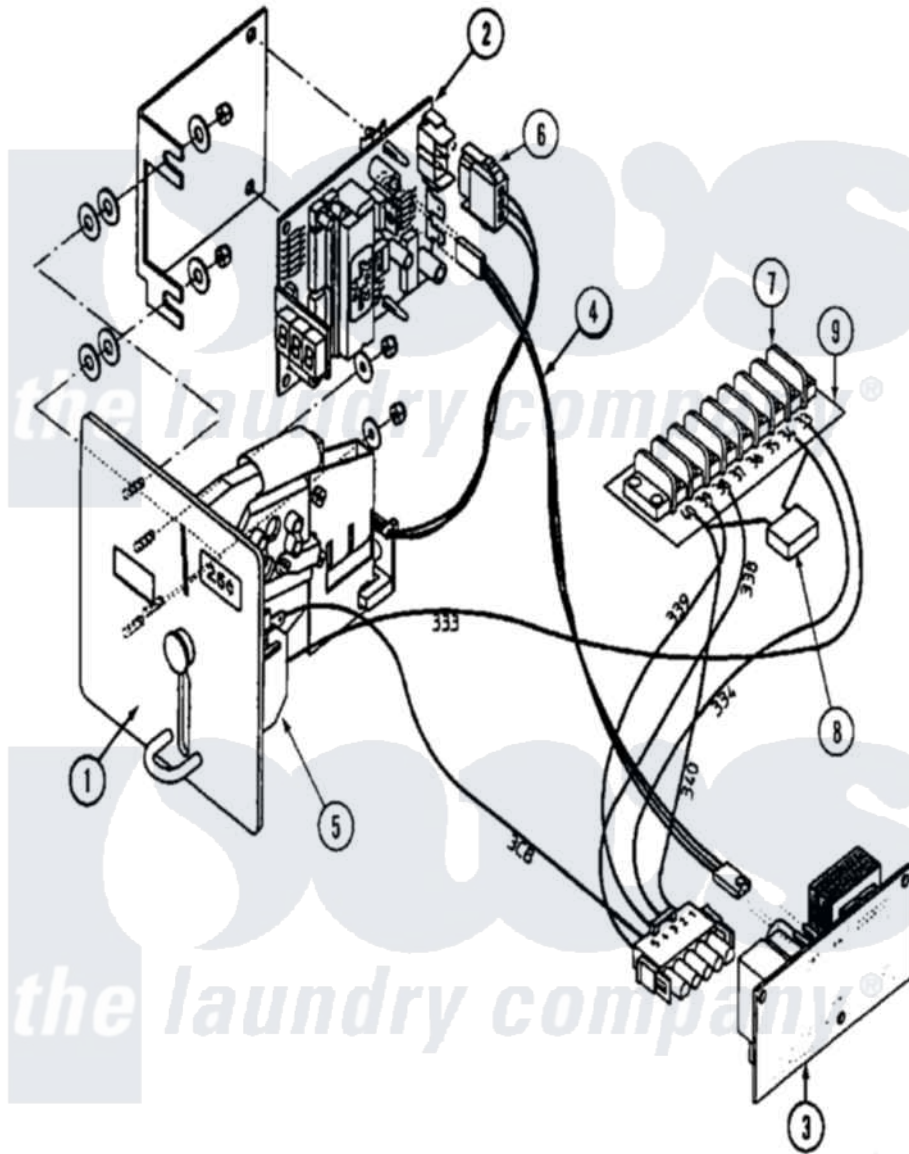

# Maytag MAF25MC4VL 02 - COIN METER (MAF25MC4Vx)

Maytag [Commercial Maytag MAF25MC4VL Washer Parts](#) Parts Diagram 02 - COIN METER (MAF25MC4Vx)  
 Click on the part number to view part

Item	Original Part Number	Replaced By	Status	Part Description
001	<a href="#">24001256</a>			Meter Assembly, Dig. Cn
"	NLA		Not Available	COIN METER, HANKE (DIGITAL)
002	<a href="#">24001831</a>			Coin Counting Board
003	24001355		Not Available	POWER SUPPLY (120V)
004	<a href="#">24002035</a>			Harness, Led
005	<a href="#">24001073</a>			COIL, BLOCKING (CN-MTR.110V)
006	<a href="#">24001833</a>			Sensor, Coin
007	<a href="#">24001363</a>			Kit, Terminal Strip
008	24001109		Not Available	FILTER, RC-NTWK.
009	24001030		Not Available	DECAL,INSUL.TERM STIRP (33-40)