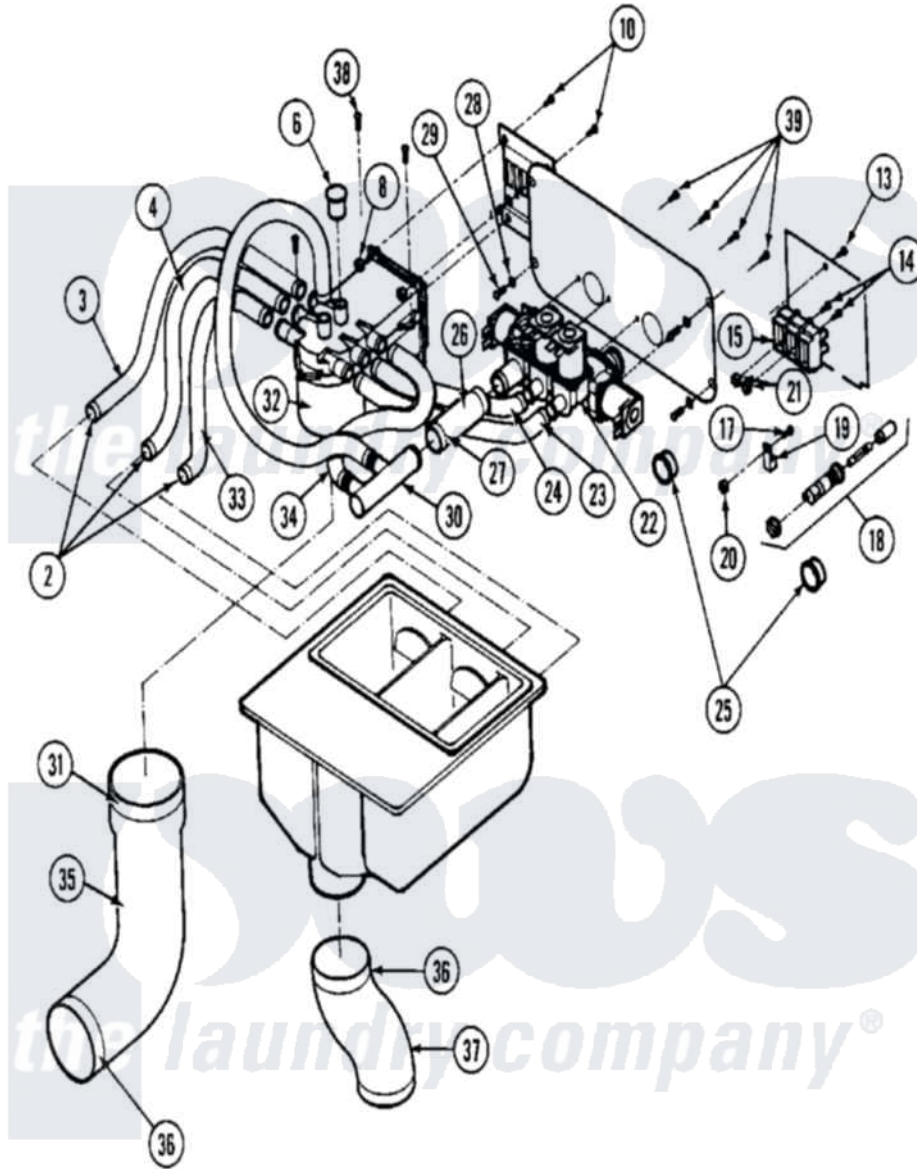

Maytag MAF25MC4VL 03 - DISPENSER ASSEMBLY (MAF25MC4Vx)

Maytag [Commercial Maytag MAF25MC4VL Washer Parts](#) Parts Diagram 03 - DISPENSER ASSEMBLY (MAF25MC4Vx)

[Click on the part number to view part](#)

Item	Original Part Number	Replaced By	Status	Part Description
001	24001627		Not Available	DISPENSER, SUPPLY (COIN)
002	24001423	489503		Clamp
003	24001405			(ORDER BY FOOT)
"	NLA		Not Available	HOSE (1/2' ID)
004	24001405			(ORDER BY FOOT)
"	NLA		Not Available	HOSE (1/2' ID)
005	24001405			(ORDER BY FOOT)
"	NLA		Not Available	HOSE (1/2' ID)
006	24001424		Not Available	CAP, PLUG (YELLOW)
007	24001031			Breaker, Vac.
008	24001425			Nut, Fiberlock, Pltd
009	24001426			Cover, Vacuum Breaker
010	24001414	4450038		Screw
011	24001428		Not Available	MOUNTING PLATE, MIXING VALVE
012	24001429		Not Available	COVER, JUNCTION BOX

013	24001301	67006964	Screw, Glide
014	24001430		Screw, S.s
015	24001628	Not Available	BLOCK, INPUT POWER (4 WIRE)
"	24001629	Not Available	BLOCK, INPUT POWER (3 WIRE)
016	24001225		Fuse, Control
017	24001432	W10068250	Screw
018	24001433		Holder, Fuse
019	24001434	Not Available	CONNECTOR, GROUND
020	24001342	74005230	Nut, Lock
021	24001425		Nut, Fiberlock, Pltd
022	24001226		Valve, Mixing
023	24001405		(ORDER BY FOOT)
"	NLA	Not Available	HOSE (1/2' ID)
024	24001405		(ORDER BY FOOT)
"	NLA	Not Available	HOSE (1/2' ID)
025	24001436	8008P014-60	Grommet, Nylon
026	NLA	Not Available	HOSE (3/4 ID 2 1/2'')
027	24001438	285655	Clamp, Hose
028	24001439		Washer, Splitlock
029	24001440		Screw
030	24001441	Not Available	CONNECTOR, MANIFOLD (FILL)
031	24001282	Not Available	CLAMP, HOSE (No.48)
032	24001032		Breaker, Vac.
033	NLA	Not Available	HOSE (1/2' ID)
034	24001405		(ORDER BY FOOT)
"	NLA	Not Available	HOSE (1/2' ID)
035	24001195		Hose Kit, Vacuum Brk
036	24001353	696392	Hose Clamp
037	24001198		Hose Kit, Soap Dispenser
038	24001630	489069	Xxscrew, 10-12 X 1/2
039	24001357		Screw, Stainless Steel