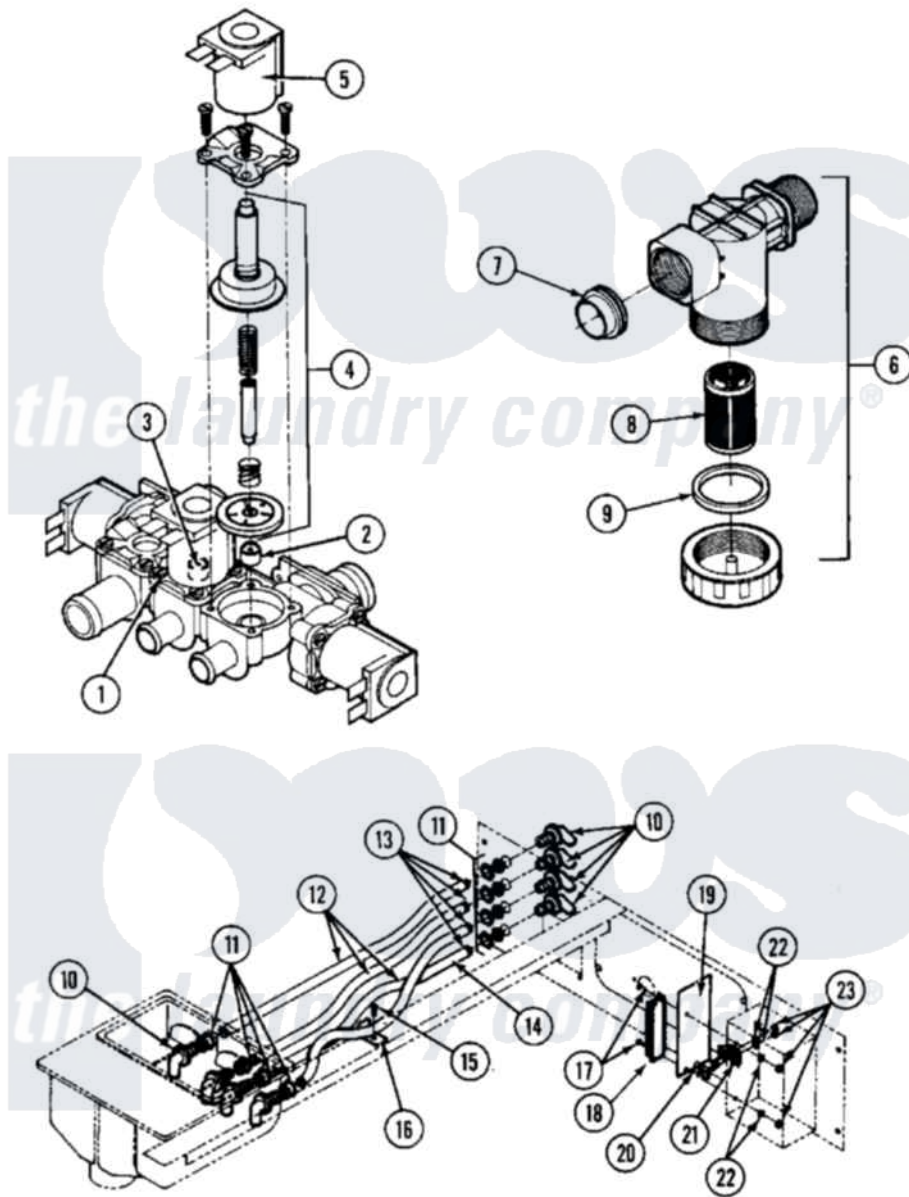

**Maytag MAF25MC4VL 04 - WATER VALVE/AUTO.DISPENSER
(MAF25MC4Vx)**

Maytag [Commercial Maytag MAF25MC4VL Washer Parts](#) Parts Diagram 04 - WATER VALVE/AUTO.DISPENSER (MAF25MC4Vx)

[Click on the part number to view part](#)

Item	Original Part Number	Replaced By	Status	Part Description
001	24001226			Valve, Mixing
002	24001443		Not Available	RESTRICTOR, FLOW (2.8MM)
003	24001444		Not Available	RESTRICTOR, FLOW (4MM)
004	24001122			Kit, Valve Repair
"	24001231			Kit, Repair
005	24001232			Coil, Water Valve
006	24001549		Not Available	FILTER, MESH (11MM US THREAD)
007	24001448			Seal
008	24001447		Not Available	FILTER, MESH (25MM US THREAD)
"	24001449		Not Available	FILTER SCREEN RPLCMNT (11MM)
009	24001450		Not Available	GASKET CAP, FILTER HOUSING
010	24001451		Not Available	NOZZLE KIT

011	NLA		Not Available	NUT, PAL (13" X 1/2" PLTD)
012	24001631		Not Available	TUBING, NORPRENE (5/16"ID 21")
013	24001632		Not Available	CLAMP, HOSE (No.4)
014	NLA		Not Available	TUBING, NORPRENE (5/16"ID 26")
015	24001301	67006964		Screw, Glide
016	24001456			Bracket, Hose
017	24001414	4450038		Screw
018	24001412		Not Available	STRIP, TERMINAL
019	24001458		Not Available	DECAL, EXTERNAL SUPPLY
020	24001253			Fuse
021	24001554		Not Available	HOLDER, FUSE (DUAL)
022	24001415			Washer, S.s.
023	24001417	7103P070-60		Nut, Top Pilot
"	24001634		Not Available	SCREEN, VALVE
024	24001635			Seal, O Ring