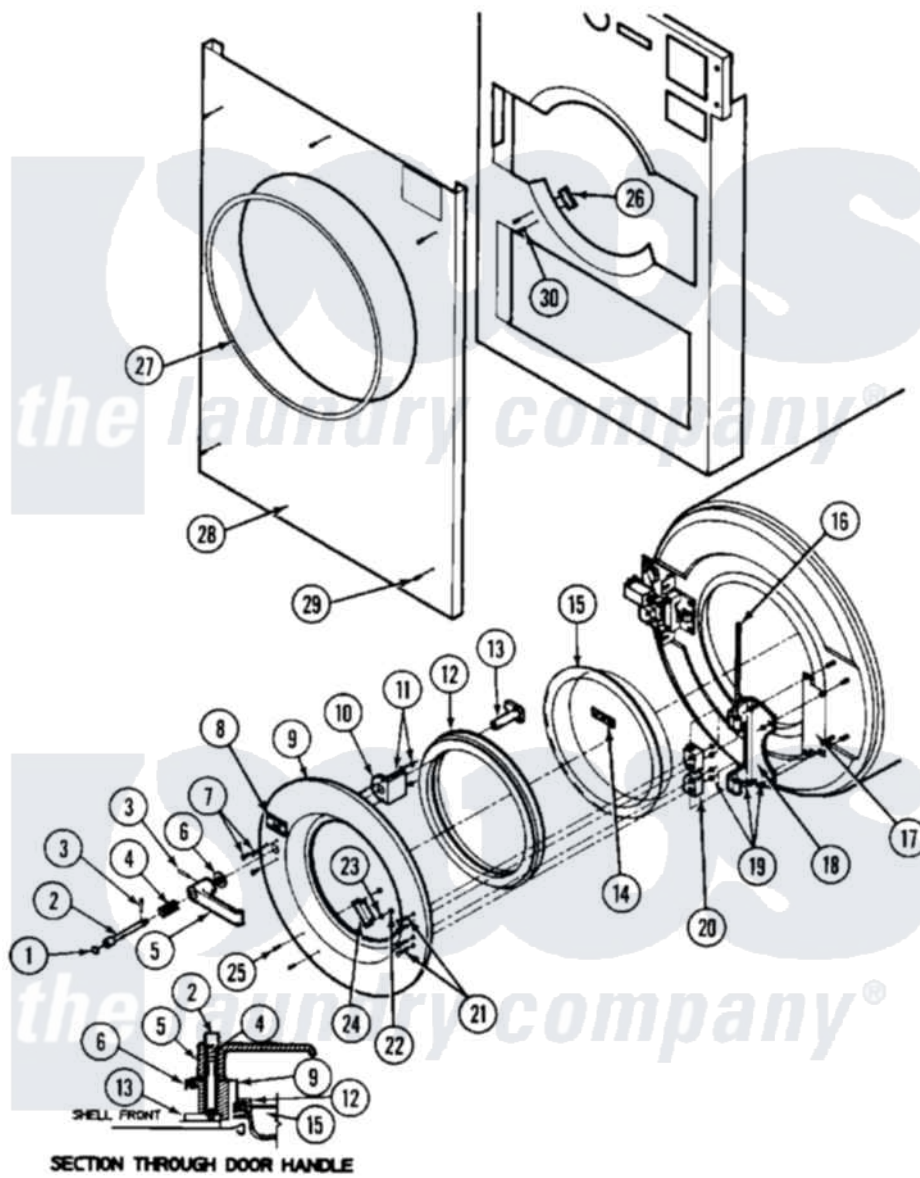

Maytag MAF25MC4VL 05 - DOOR & RELATED ASSEMBLY (MAF25MC4Vx)

Maytag [Commercial Maytag MAF25MC4VL Washer Parts](#) Parts Diagram 05 - DOOR & RELATED ASSEMBLY (MAF25MC4Vx)

[Click on the part number to view part](#)

Item	Original Part Number	Replaced By	Status	Part Description
001	24001407		Not Available	DECAL, RED DOT
002	24001103			Rod, Push Button
003	24001721			Pin, Spring
004	24001338			Spring, Door Lock
005	24001336			Handle, Door
006	24001339			Washer, Nylon
007	24001341	3400814		Screw
008	24001462		Not Available	DECAL, PUSH BUTTON RED
009	24001636	24001638		Door Assembly
"	24001638			Door Assembly
010	24001340		Not Available	SPACER, DOOR HANDLE
011	24001342	74005230		Nut, Lock
012	24001075			Gasket, Door
013	24001343			Arm, Latch
014	24001465		Not Available	DECAL, ROTATION SPIN (CCW)

015	24001098		Not Available	GLASS, DOOR
016	W10124350		Not Available	PART NUMBER NOT AVAILABLE
017	24001466			Shim, Hinge
018	24001333			Hinge, Door
019	24001305			Nut, Fiberlock
020	24001334			Mount, Door
021	24001467			Screw, S.s.
022	24001417	7103P070-60		Nut, Top Pilot
023	24001415			Washer, S.s.
024	24001470		Not Available	MAGNET
025	24001414	4450038		Screw
026	24001472			Switch, Magnet Position
027	24001185			Gasket Kit
028	24001135		Not Available	(INCLUDES TRIM & SCREWS)
"	24001136		Not Available	PANEL KIT, FRONT COIN (ALM) (INCLUDES TRIM & SCREWS)
"	24001137		Not Available	PANEL KIT, FRONT COIN (STNLSS) (INCLUDES TRIM & SCREWS)
"	NLA		Not Available	PANEL KIT, FRONT COIN (WHT)
029	24001474	3400086		Screw, 10-32 X 3/8
030	24001475		Not Available	RIVET, POP S.S. (1/8 X 1/4)