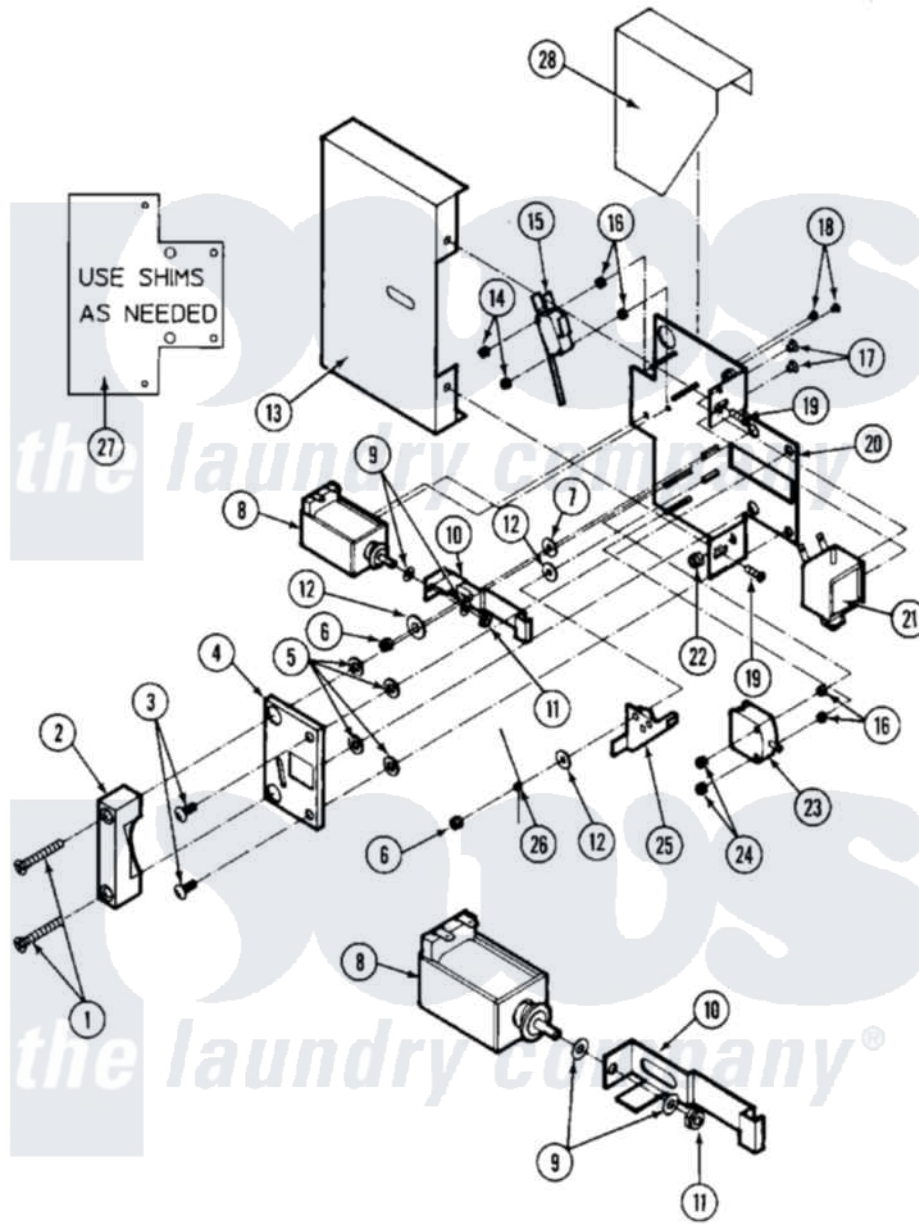

Maytag MAF25MC4VL 06 - DOOR LOCK (MAF25MC4Vx)

Maytag [Commercial Maytag MAF25MC4VL Washer Parts](#) Parts Diagram 06 - DOOR LOCK (MAF25MC4Vx)
 Click on the part number to view part

Item	Original Part Number	Replaced By	Status	Part Description
001	24001640			Door Lock Complete
"	24001642			Screw, S.s.
002	24001483		Not Available	CATCH, DOOR LOCK
003	24001323			Screw
004	24001484		Not Available	COVER, DOOR LOCK PLATE
005	24001295			Lockwasher, S.s.
006	24001342	74005230		Nut, Lock
007	24001485			Washer, Shoulder
008	24001101			Solenoid, Door Rel
009	24001358			Washer, Flat
010	24001250			Button, Push
011	24001481	Y707702		Locknut
012	24001480			Washer, Teflon
013	24001487		Not Available	COVER, DOOR LOCK ASSY.
014	24001476			Nut, Fiberlock
015	24001229			Switch, Door Lock

016	24001477		Not Available	SPACER, NYLON (No.6)
017	24001479			Screw, S.s.
018	24001643			Screw, S.s.
019	24001301	67006964		Screw, Glide
020	NLA		Not Available	PLATE, DOOR LOCK
021	24001102			Solenoid, Door Lck
022	24001305			Nut, Fiberlock
023	24001255			Switch, Door Handle
"	24001257	24001255		Switch, Door Handle
024	24001425			Nut, Fiberlock, Pltd
025	24001230			Lever, Door Lock
026	24001293			Spring, Torsion
027	24001559			Shim, Door Lock
028	24001488		Not Available	SHIELD, SPLASH (DOOR LOCK)