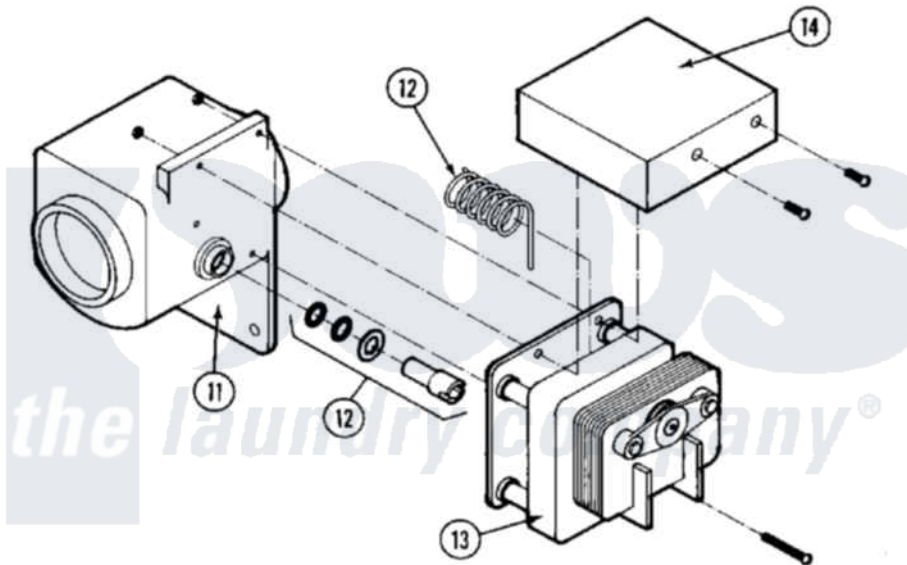

Maytag MAF25MC4VL 07 - MOTOR & DRAIN VALVE (MAF25MC4Vx)

Maytag [Commercial Maytag MAF25MC4VL Washer Parts](#) Parts Diagram 07 - MOTOR & DRAIN VALVE (MAF25MC4Vx)

[Click on the part number to view part](#)

| Item | Original Part Number | Replaced By | Status | Part Description |
|------|--------------------------|-------------|---------------|-------------------------------|
| 001 | 24001646 | | | Motor |
| 002 | 24001018 | | | Bearing, 6204-2RS |
| 003 | 24001647 | | Not Available | ROD, MOTOR SUPPORT |
| 004 | 24001511 | | | Washer, Hardened |
| 005 | 24001512 | | Not Available | PIN, COTTER PLTD. (1/8X1 1/2) |
| 006 | 24001021 | | | Bushing, Motor |
| 007 | 24001648 | | Not Available | KEY (MOTOR 3/16" X 1 1/2") |
| 008 | 24001086 | | | Pulley, Motor |
| 009 | 24001650 | | Not Available | SPRING (BELT TENSION) |
| 010 | 24001090 | | | Bushing, Motor Pulley |
| 011 | 24001570 | | | Valve Body |
| 012 | 24001528 | | | Shaft, Drive And Seal Kit |
| 013 | 24001530 | | | Valve, Motor Drain |
| 014 | 24001571 | | Not Available | COVER, DRAIN VALVE MOTOR |