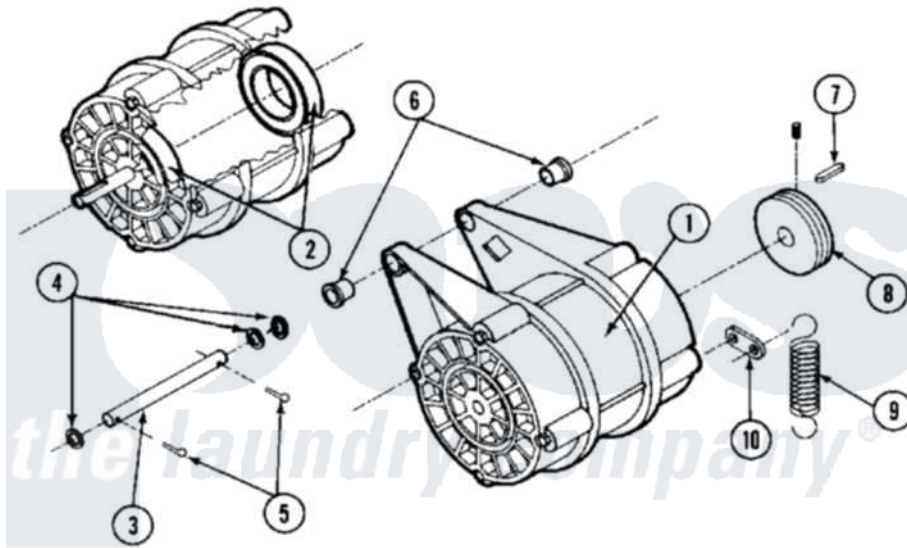

Maytag MAF25MC4VL 07 - MOTOR & DRAIN VALVE (MAF25MC4Vx)

Maytag [Commercial Maytag MAF25MC4VL Washer Parts](#) Parts Diagram 07 - MOTOR & DRAIN VALVE (MAF25MC4Vx)

[Click on the part number to view part](#)

| Item | Original Part Number | Replaced By | Status | Part Description |
|------|--------------------------|-------------|---------------|-------------------------------|
| 001 | 24001646 | | | Motor |
| 002 | 24001018 | | | Bearing, 6204-2RS |
| 003 | 24001647 | | Not Available | ROD, MOTOR SUPPORT |
| 004 | 24001511 | | | Washer, Hardened |
| 005 | 24001512 | | Not Available | PIN, COTTER PLTD. (1/8X1 1/2) |
| 006 | 24001021 | | | Bushing, Motor |
| 007 | 24001648 | | Not Available | KEY (MOTOR 3/16" X 1 1/2") |
| 008 | 24001086 | | | Pulley, Motor |
| 009 | 24001650 | | Not Available | SPRING (BELT TENSION) |
| 010 | 24001090 | | | Bushing, Motor Pulley |
| 011 | 24001570 | | | Valve Body |
| 012 | 24001528 | | | Shaft, Drive And Seal Kit |
| 013 | 24001530 | | | Valve, Motor Drain |
| 014 | 24001571 | | Not Available | COVER, DRAIN VALVE MOTOR |