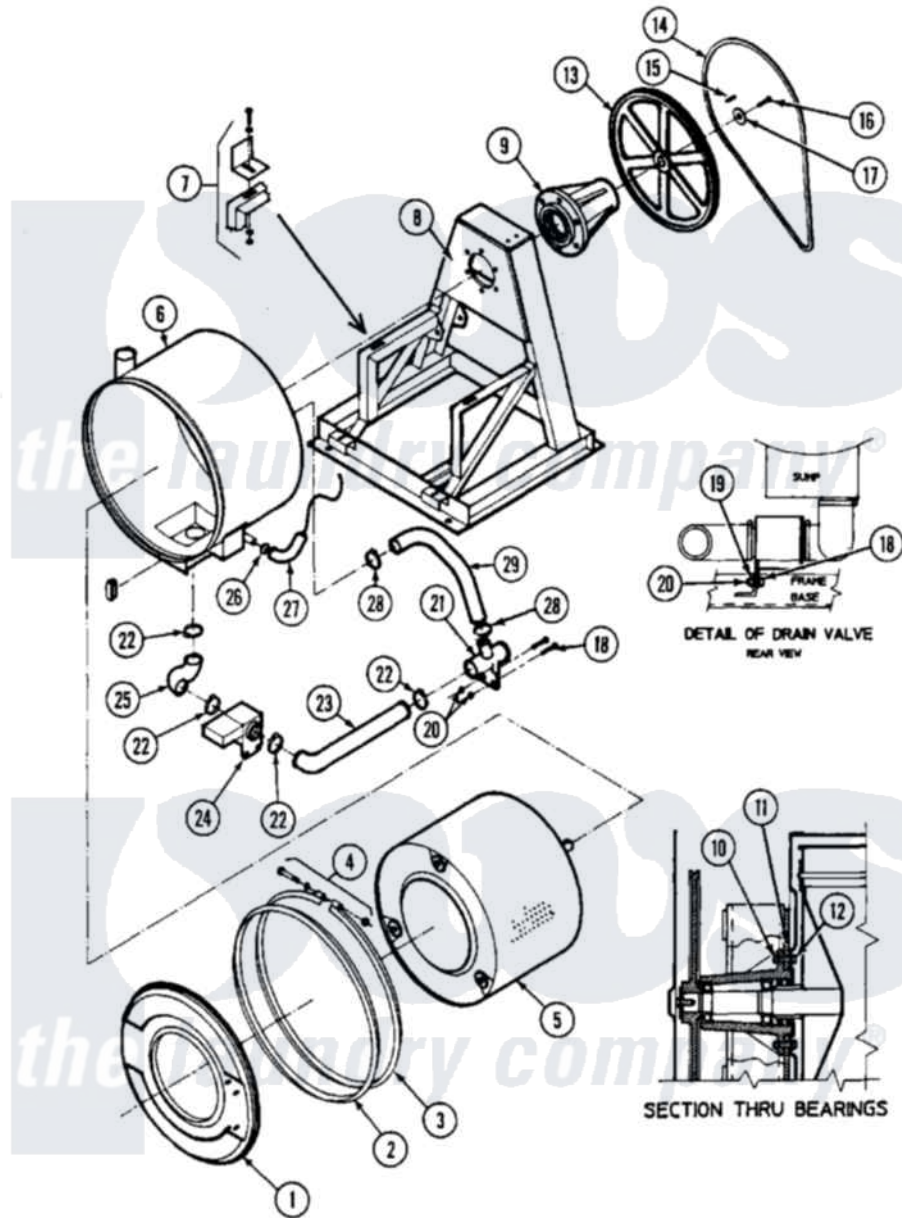

Maytag MAF25MC4VL 08 - FRAME & TUB ASSEMBLY (MAF25MC4Vx)

Maytag Commercial Maytag MAF25MC4VL Washer Parts Diagram 08 - FRAME & TUB ASSEMBLY (MAF25MC4Vx)

[Click on the part number to view part](#)

Item	Original Part Number	Replaced By	Status	Part Description
001	24001652		Not Available	SHELL ASSY. (FRT)
002	24001653	24001184		Gasket Kit
003	24001654		Not Available	SHELL BAND ASSY.
004	24001304			Washer, Flat
"	24001305			Nut, Fiberlock
"	24001656			Bolt
005	24001267		Not Available	BASKET (25-2 SPEED)
006	NLA		Not Available	KIT, SHIELD RETRO
007	24001492			Fastener Kit, Shell Band
"	24001516			Washer, Flat Pltd.
"	24001657			Bolt
"	24001658			Washer
008	24001370		Not Available	KIT ASSY., FRAME (2 SPEED)
009	24001259			Kit, Trunnion
010	24001563			Nut, Fiberlock

011	24001496		Washer, Flat S.s.
012	24001659		Bolt
013	24001396		Kit, Pulley
014	24001093		Belt, V
015	24001499	Not Available	KEY (3/8" X 1 1/4")
016	Y24001500		Screw, S.s.
017	24001501		Washer, Stainless Steel
018	24001502	8204624	Bolt
019	24001304		Washer, Flat
020	24001305		Nut, Fiberlock
021	24001826	Not Available	(B)CONNECTION, TEE-DRAIN
022	24001353	696392	Hose Clamp
023	24001660		Hose, Drain
024	24001116		Valve, Drain
025	24001565		Hose, Drain
026	24001438	285655	Clamp, Hose
027	24001661	Not Available	HOSE, AIR DOME
028	24001283	Not Available	CLAMP, HOSE (No.28)
029	24001662		Hose, Overflow