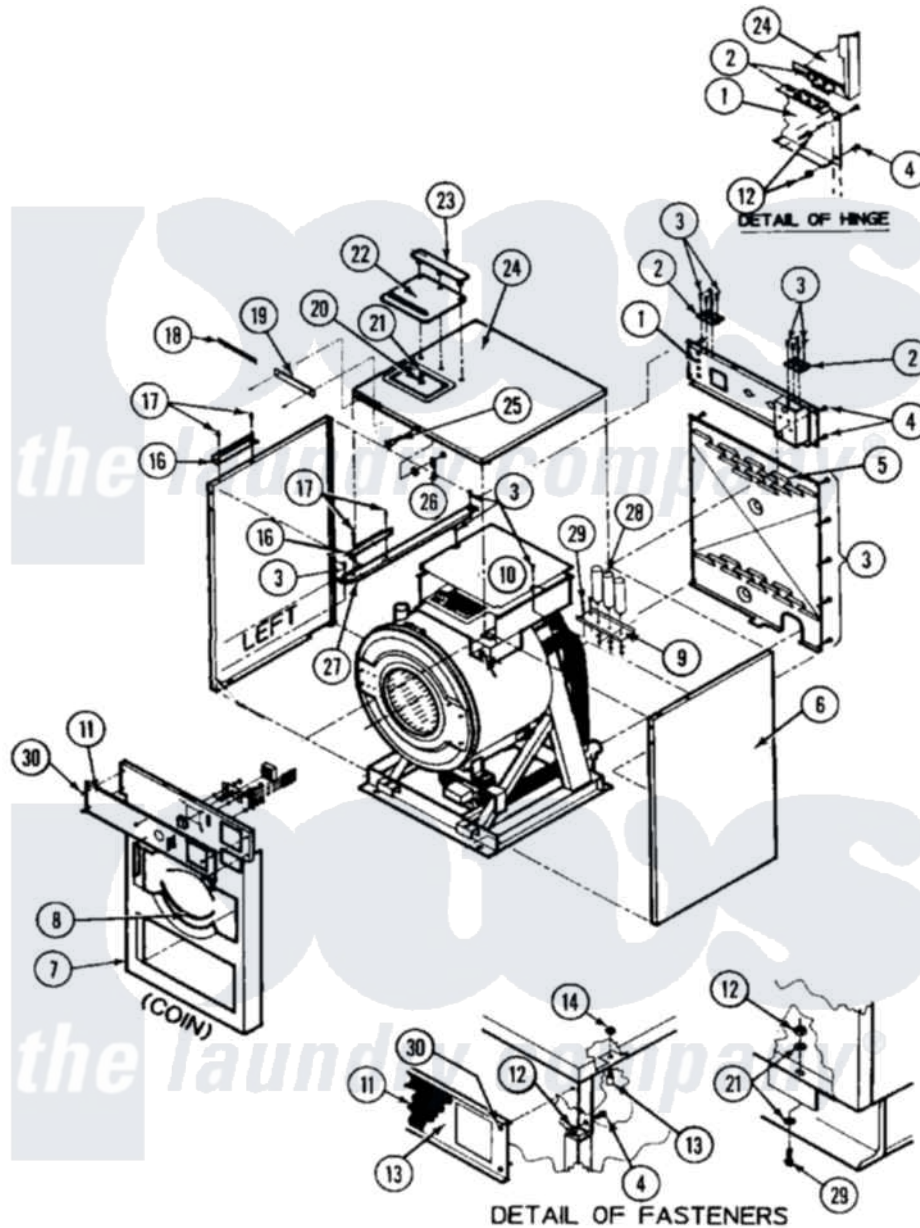

Maytag MAF25MC4VL 09 - CABINET (MAF25MC4Vx)

Maytag Commercial Maytag MAF25MC4VL Washer Parts Parts Diagram 09 - CABINET (MAF25MC4Vx)
 Click on the part number to view part

Item	Original Part Number	Replaced By	Status	Part Description
000	NPN			Obtain Drain Hose Locally
001	24001663		Not Available	PANEL (VALVE)
002	24001183			Hinge Kit
003	24001401		Not Available	KIT, PANEL (REAR)
004	24001323			Screw
005	24001401		Not Available	KIT, PANEL (REAR)
006	24001664		Not Available	PANEL, SIDE (RT/REV)
007	24001665		Not Available	PANEL, INNER (FRT MC, MN)
008	24001550	24001532		Trim- Pane
009	24001674		Not Available	BRACKET, CAPACITOR
010	24001545		Not Available	COVER, ELECTRICAL MODULE
011	24001058			Panel, Control
"	24002036			Decal, Control Panel
012	24001305			Nut, Fiberlock
013	24001546		Not Available	STUD, S.S. (6/32" X 1/4")
014	24001425			Nut, Fiberlock, Pltd

015	24001664		Not Available	PANEL, SIDE (RT/REV)
016	24001539		Not Available	BRACKET, SOAP DISPENSER
017	24001540		Not Available	RIVET, BLIND S.S. (1/8 X 5/16)
018	24002036			Decal, Control Panel
019	24001671		Not Available	NAMEPLATE
020	24001510	W1013975Z		Nut
021	24001312			Washer, Flat
022	24001219		Not Available	COVER, SOAP DISPENSER
023	24001542			Clamp, Soap Dispenser
024	NLA		Not Available	COVER, TOP
025	24001220			Lock, Top Cover
026	24001221			Latch, Top Cover
027	24001673		Not Available	BRACE, TOP
028	24001239			Capacitor
"	24001240			Capacitor
"	24001241			Capacitor W/Res.
029	24001303			Screw
030	24001212	212277		Screw, No.8 X 1/2 Inch