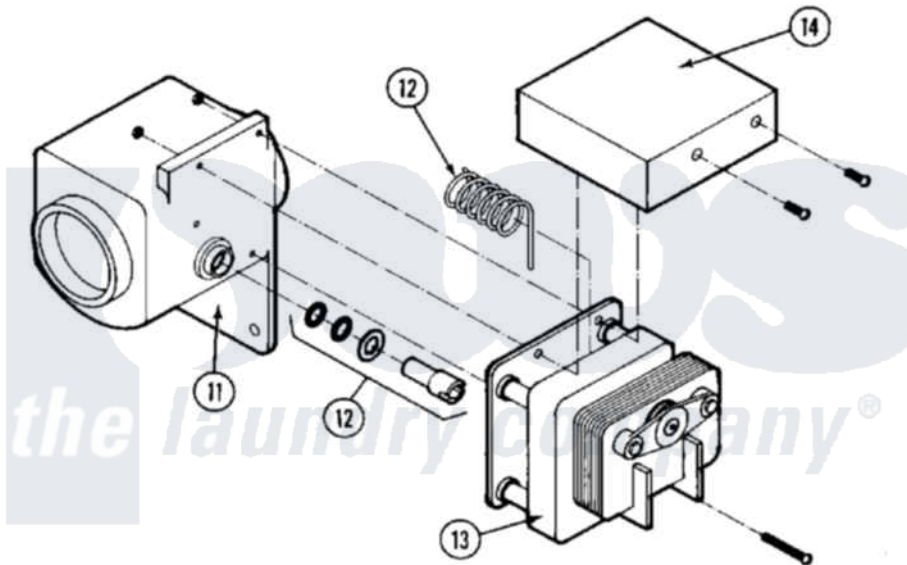

Maytag MAF25MC4VS 07 - MOTOR & DRAIN VALVE (MAF25MC4Vx)

Maytag [Commercial Maytag MAF25MC4VS Washer Parts](#) Parts Diagram 07 - MOTOR & DRAIN VALVE (MAF25MC4Vx)

[Click on the part number to view part](#)

Item	Original Part Number	Replaced By	Status	Part Description
001	24001646			Motor
002	24001018			Bearing, 6204-2RS
003	24001647		Not Available	ROD, MOTOR SUPPORT
004	24001511			Washer, Hardened
005	24001512		Not Available	PIN, COTTER PLTD. (1/8X1 1/2)
006	24001021			Bushing, Motor
007	24001648		Not Available	KEY (MOTOR 3/16" X 1 1/2")
008	24001086			Pulley, Motor
009	24001650		Not Available	SPRING (BELT TENSION)
010	24001090			Bushing, Motor Pulley
011	24001570			Valve Body
012	24001528			Shaft, Drive And Seal Kit
013	24001530			Valve, Motor Drain
014	24001571		Not Available	COVER, DRAIN VALVE MOTOR