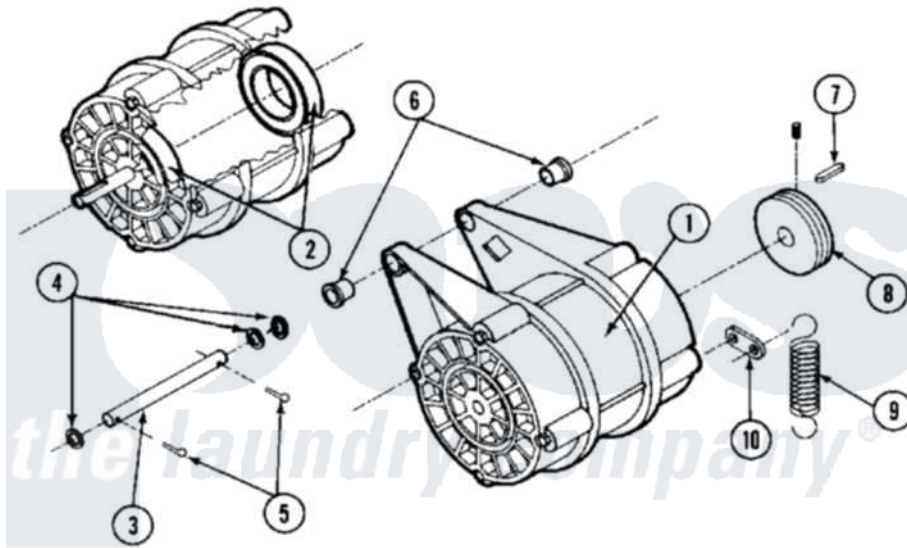

Maytag MAF25MC4VS 07 - MOTOR & DRAIN VALVE (MAF25MC4Vx)

Maytag [Commercial Maytag MAF25MC4VS Washer Parts](#) Parts Diagram 07 - MOTOR & DRAIN VALVE (MAF25MC4Vx)

[Click on the part number to view part](#)

Item	Original Part Number	Replaced By	Status	Part Description
001	24001646			Motor
002	24001018			Bearing, 6204-2RS
003	24001647		Not Available	ROD, MOTOR SUPPORT
004	24001511			Washer, Hardened
005	24001512		Not Available	PIN, COTTER PLTD. (1/8X1 1/2)
006	24001021			Bushing, Motor
007	24001648		Not Available	KEY (MOTOR 3/16" X 1 1/2")
008	24001086			Pulley, Motor
009	24001650		Not Available	SPRING (BELT TENSION)
010	24001090			Bushing, Motor Pulley
011	24001570			Valve Body
012	24001528			Shaft, Drive And Seal Kit
013	24001530			Valve, Motor Drain
014	24001571		Not Available	COVER, DRAIN VALVE MOTOR