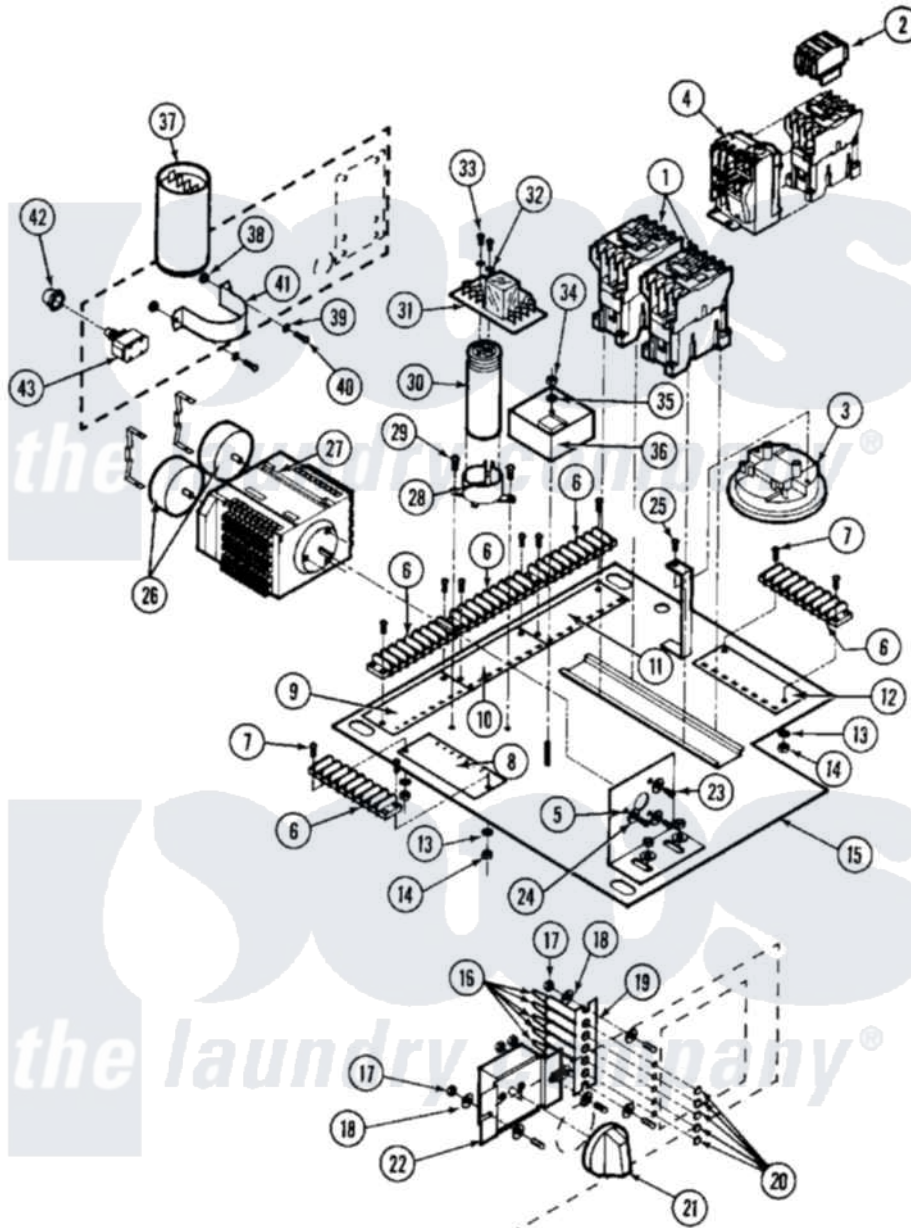

Maytag MAF25MC4VW 01 - CONTROL MODULE (MAF25MC4Vx)

Maytag Commercial Maytag MAF25MC4VW Washer Parts Parts Diagram 01 - CONTROL MODULE (MAF25MC4Vx)
 Click on the part number to view part

Item	Original Part Number	Replaced By	Status	Part Description
001	24001105	24002051		Contacto-
002	24001104		Not Available	CONTACTOR, AUX. ADDER
003	NLA		Not Available	SWITCH, TRI LEVEL---N
004	24001233			Protector, Overload
005	W10124350		Not Available	PART NUMBER NOT AVAILABLE
006	24001412		Not Available	STRIP, TERMINAL
007	24001414	4450038		Screw
008	NLA		Not Available	DECAL,INSUL. TERM STRIP (1-8)
009	NLA		Not Available	DECAL,INSUL. TERM STRIP (9-16)
010	NLA		Not Available	DECAL,INSUL. TERM STRIP (17-24)
011	NLA		Not Available	DECAL,INSUL. TERM STRIP (25-32)
012	24001030		Not Available	DECAL,INSUL. TERM STIRP (33-40)
013	24001415			Washer, S.s.

014	24001417	7103P070-60		Nut, Top Pilot
015	W10124350		Not Available	PART NUMBER NOT AVAILABLE
016	24001209		Not Available	LIGHT, NEON (1/3W, 125VAC)
017	24001342	74005230		Nut, Lock
018	24001576			Washer, Flat
019	24001214			Bracket, Ind. Light
"	24001841	24001214		Bracket, Ind. Light
020	24001210	215564		Lens, Indicator Light
021	24001204		Not Available	KNOB
022	24001207			Switch, Cycle Select
023	24001357			Screw, Stainless Steel
024	24001358			Washer, Flat
025	24001411	313806		Screw
026	24001577			Motor, Timer
027	24001178			Kit, Timer Cycle
028	W10124350		Not Available	PART NUMBER NOT AVAILABLE
029	24001578	3196170		Screw
030	24001247			Capacitor, Door Lock
031	24001248		Not Available	PC BOARD, DOOR UNLOCK (110V)
032	24001579			Washer, S.s.
033	24001580			Screw, S.s.
034	24001419	W10139757		Nut
035	24001295			Lockwasher, S.s.
036	24001176			Kit, Timer Delay
037	24001235			Kit, Switch
038	24001425			Nut, Fiberlock, Pltd
039	24001576			Washer, Flat
040	24001593	132780		Screw
041	24001594		Not Available	BRACKET, SINPAC SWITCH
042	24001744		Not Available	BOOT, PUSH BUTTON
043	24001254			Switch, Momentary
044	24001245			Fuse, Slo Blo