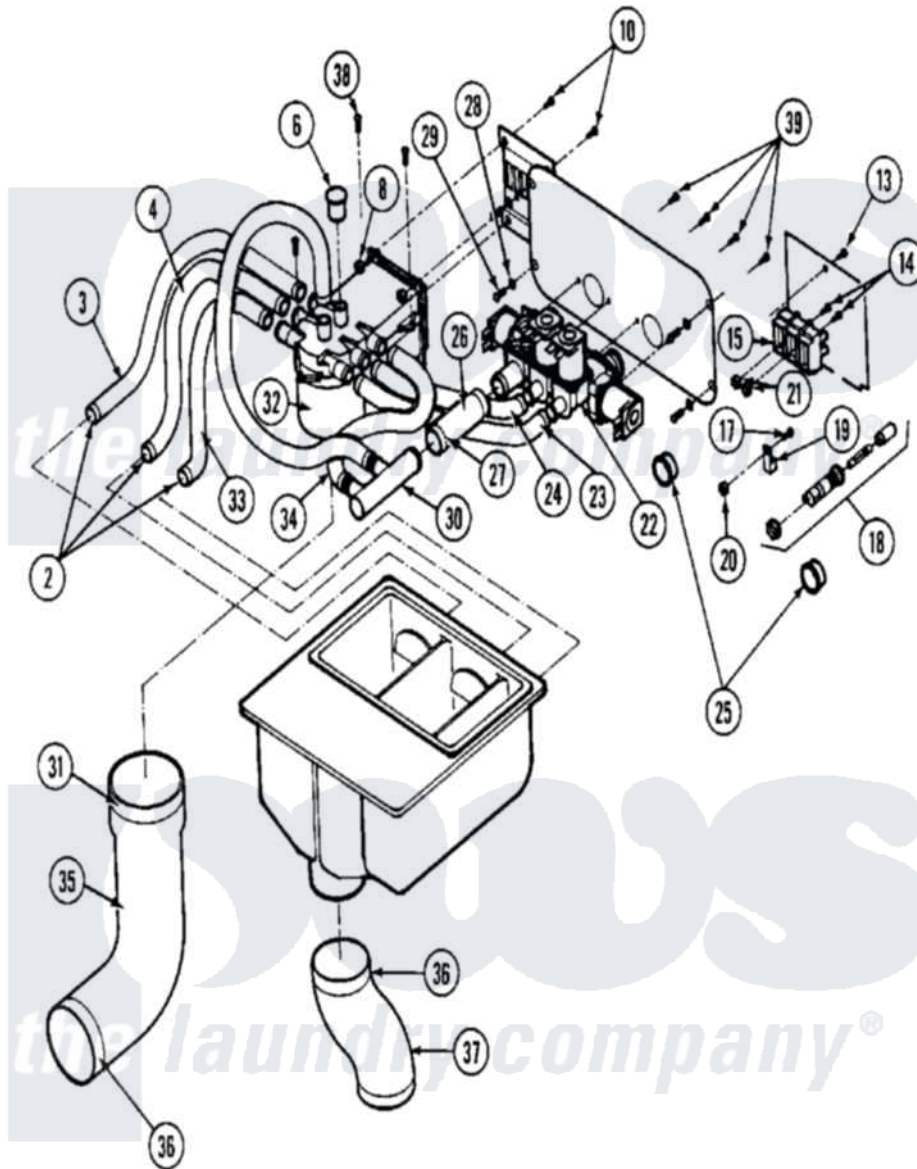

Maytag MAF25MC4VW 03 - DISPENSER ASSEMBLY (MAF25MC4Vx)

Maytag Commercial Maytag MAF25MC4VW Washer Parts Parts Diagram 03 - DISPENSER ASSEMBLY (MAF25MC4Vx)

[Click on the part number to view part](#)

Item	Original Part Number	Replaced By	Status	Part Description
001	24001627		Not Available	DISPENSER, SUPPLY (COIN)
002	24001423	489503		Clamp
003	24001405			(ORDER BY FOOT)
"	NLA		Not Available	HOSE (1/2' ID)
004	24001405			(ORDER BY FOOT)
"	NLA		Not Available	HOSE (1/2' ID)
005	24001405			(ORDER BY FOOT)
"	NLA		Not Available	HOSE (1/2' ID)
006	24001424		Not Available	CAP, PLUG (YELLOW)
007	24001031			Breaker, Vac.
008	24001425			Nut, Fiberlock, Pltd
009	24001426			Cover, Vacuum Breaker
010	24001414	4450038		Screw
011	24001428		Not Available	MOUNTING PLATE, MIXING VALVE
012	24001429		Not Available	COVER, JUNCTION BOX

013	24001301	67006964	Screw, Glide
014	24001430		Screw, S.s
015	24001628	Not Available	BLOCK, INPUT POWER (4 WIRE)
"	24001629	Not Available	BLOCK, INPUT POWER (3 WIRE)
016	24001225		Fuse, Control
017	24001432	W10068250	Screw
018	24001433		Holder, Fuse
019	24001434	Not Available	CONNECTOR, GROUND
020	24001342	74005230	Nut, Lock
021	24001425		Nut, Fiberlock, Pltd
022	24001226		Valve, Mixing
023	24001405		(ORDER BY FOOT)
"	NLA	Not Available	HOSE (1/2' ID)
024	24001405		(ORDER BY FOOT)
"	NLA	Not Available	HOSE (1/2' ID)
025	24001436	8008P014-60	Grommet, Nylon
026	NLA	Not Available	HOSE (3/4 ID 2 1/2'')
027	24001438	285655	Clamp, Hose
028	24001439		Washer, Splitlock
029	24001440		Screw
030	24001441	Not Available	CONNECTOR, MANIFOLD (FILL)
031	24001282	Not Available	CLAMP, HOSE (No.48)
032	24001032		Breaker, Vac.
033	NLA	Not Available	HOSE (1/2' ID)
034	24001405		(ORDER BY FOOT)
"	NLA	Not Available	HOSE (1/2' ID)
035	24001195		Hose Kit, Vacuum Brk
036	24001353	696392	Hose Clamp
037	24001198		Hose Kit, Soap Dispenser
038	24001630	489069	Xxscrew, 10-12 X 1/2
039	24001357		Screw, Stainless Steel