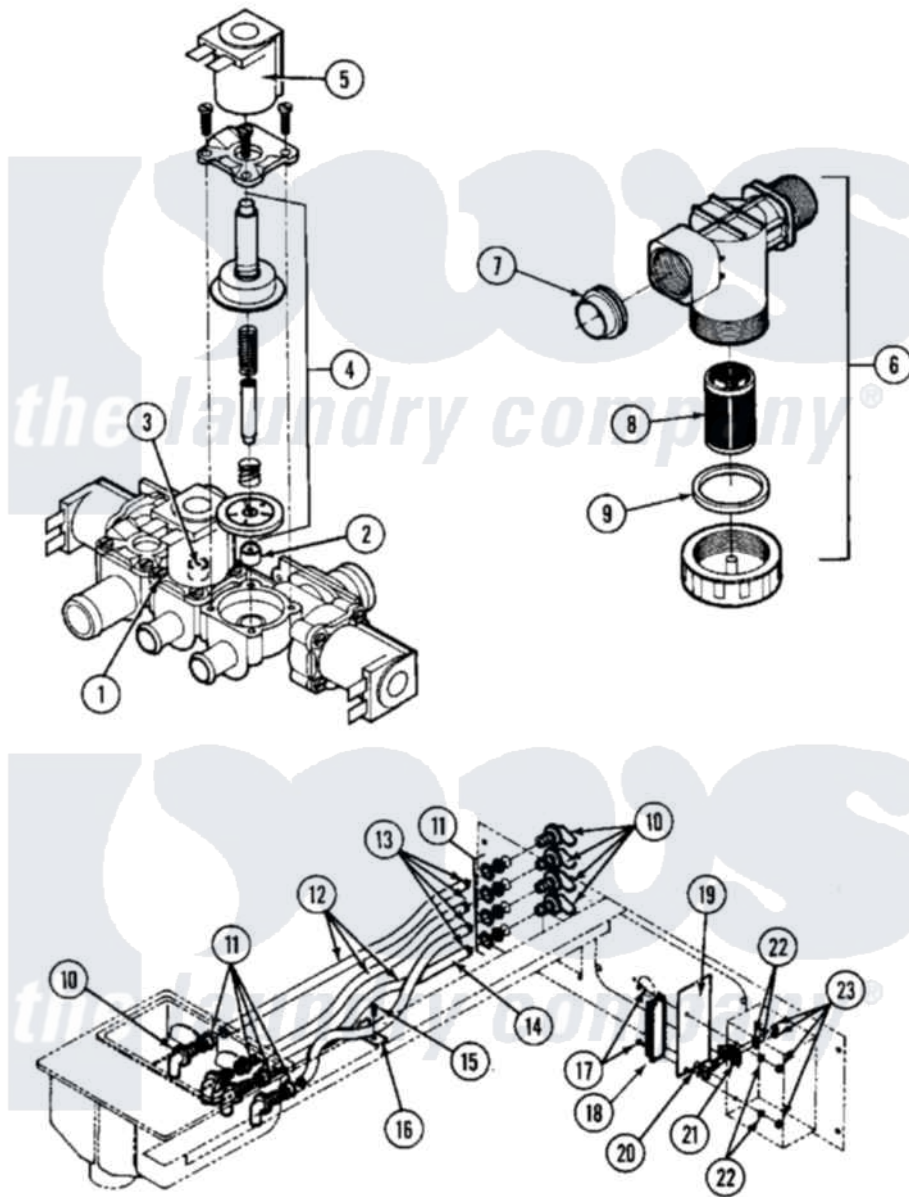

**Maytag MAF25MC4VW 04 - WATER VALVE/AUTO.DISPENSER
(MAF25MC4Vx)**

Maytag Commercial Maytag MAF25MC4VW Washer Parts Parts Diagram 04 - WATER VALVE/AUTO.DISPENSER (MAF25MC4Vx)

[Click on the part number to view part](#)

Item	Original Part Number	Replaced By	Status	Part Description
001	24001226			Valve, Mixing
002	24001443		Not Available	RESTRICTOR, FLOW (2.8MM)
003	24001444		Not Available	RESTRICTOR, FLOW (4MM)
004	24001122			Kit, Valve Repair
"	24001231			Kit, Repair
005	24001232			Coil, Water Valve
006	24001549		Not Available	FILTER, MESH (11MM US THREAD)
007	24001448			Seal
008	24001447		Not Available	FILTER, MESH (25MM US THREAD)
"	24001449		Not Available	FILTER SCREEN RPLCMNT (11MM)
009	24001450		Not Available	GASKET CAP, FILTER HOUSING
010	24001451		Not Available	NOZZLE KIT

011	NLA		Not Available	NUT, PAL (13" X 1/2" PLTD)
012	24001631		Not Available	TUBING, NORPRENE (5/16"ID 21")
013	24001632		Not Available	CLAMP, HOSE (No.4)
014	NLA		Not Available	TUBING, NORPRENE (5/16"ID 26")
015	24001301	67006964		Screw, Glide
016	24001456			Bracket, Hose
017	24001414	4450038		Screw
018	24001412		Not Available	STRIP, TERMINAL
019	24001458		Not Available	DECAL, EXTERNAL SUPPLY
020	24001253			Fuse
021	24001554		Not Available	HOLDER, FUSE (DUAL)
022	24001415			Washer, S.s.
023	24001417	7103P070-60		Nut, Top Pilot
"	24001634		Not Available	SCREEN, VALVE
024	24001635			Seal, O Ring