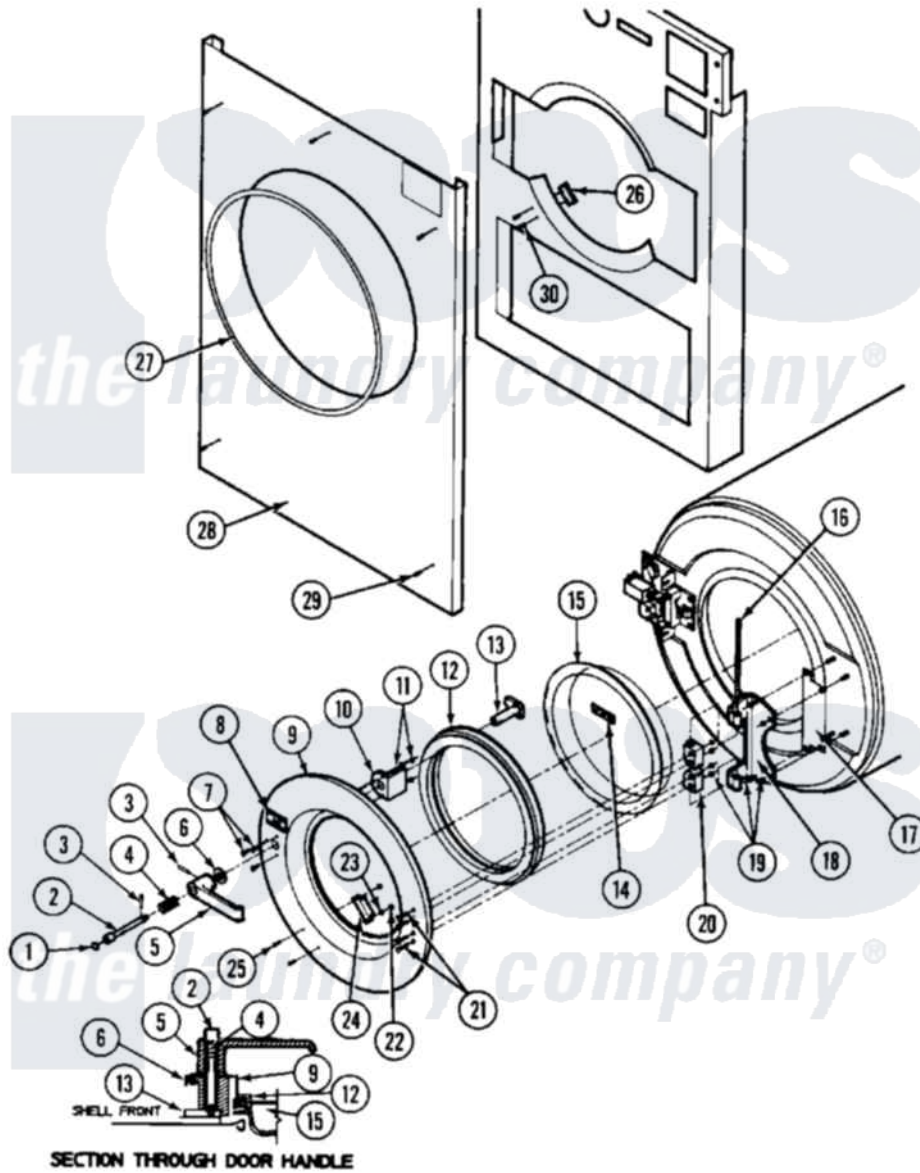

**Maytag MAF25MC4VW 05 - DOOR & RELATED ASSEMBLY  
(MAF25MC4Vx)**

Maytag [Commercial Maytag MAF25MC4VW Washer Parts](#) Parts Diagram 05 - DOOR & RELATED ASSEMBLY (MAF25MC4Vx)

[Click on the part number to view part](#)

Item	Original Part Number	Replaced By	Status	Part Description
001	24001407		Not Available	DECAL, RED DOT
002	<a href="#">24001103</a>			Rod, Push Button
003	<a href="#">24001721</a>			Pin, Spring
004	<a href="#">24001338</a>			Spring, Door Lock
005	<a href="#">24001336</a>			Handle, Door
006	<a href="#">24001339</a>			Washer, Nylon
007	24001341	<a href="#">3400814</a>		Screw
008	24001462		Not Available	DECAL, PUSH BUTTON RED
009	24001636	<a href="#">24001638</a>		Door Assembly
"	<a href="#">24001638</a>			Door Assembly
010	24001340		Not Available	SPACER, DOOR HANDLE
011	24001342	<a href="#">74005230</a>		Nut, Lock
012	<a href="#">24001075</a>			Gasket, Door
013	<a href="#">24001343</a>			Arm, Latch
014	24001465		Not Available	DECAL, ROTATION SPIN

014	24001400	Not Available	(CCW)
015	24001098	Not Available	GLASS, DOOR
016	W10124350	Not Available	PART NUMBER NOT AVAILABLE
017	<a href="#">24001466</a>		Shim, Hinge
018	<a href="#">24001333</a>		Hinge, Door
019	<a href="#">24001305</a>		Nut, Fiberlock
020	<a href="#">24001334</a>		Mount, Door
021	<a href="#">24001467</a>		Screw, S.s.
022	24001417	<a href="#">7103P070-60</a>	Nut, Top Pilot
023	<a href="#">24001415</a>		Washer, S.s.
024	24001470	Not Available	MAGNET
025	<a href="#">24001414</a>	<a href="#">4450038</a>	Screw
026	<a href="#">24001472</a>		Switch, Magnet Position
027	<a href="#">24001185</a>		Gasket Kit
028	24001135	Not Available	(INCLUDES TRIM & SCREWS)
"	24001136	Not Available	PANEL KIT, FRONT COIN (ALM) (INCLUDES TRIM & SCREWS)
"	24001137	Not Available	PANEL KIT, FRONT COIN (STNLSS) (INCLUDES TRIM & SCREWS)
"	NLA	Not Available	PANEL KIT, FRONT COIN (WHT)
029	<a href="#">24001474</a>	<a href="#">3400086</a>	Screw, 10-32 X 3/8
030	24001475	Not Available	RIVET, POP S.S. (1/8 X 1/4)