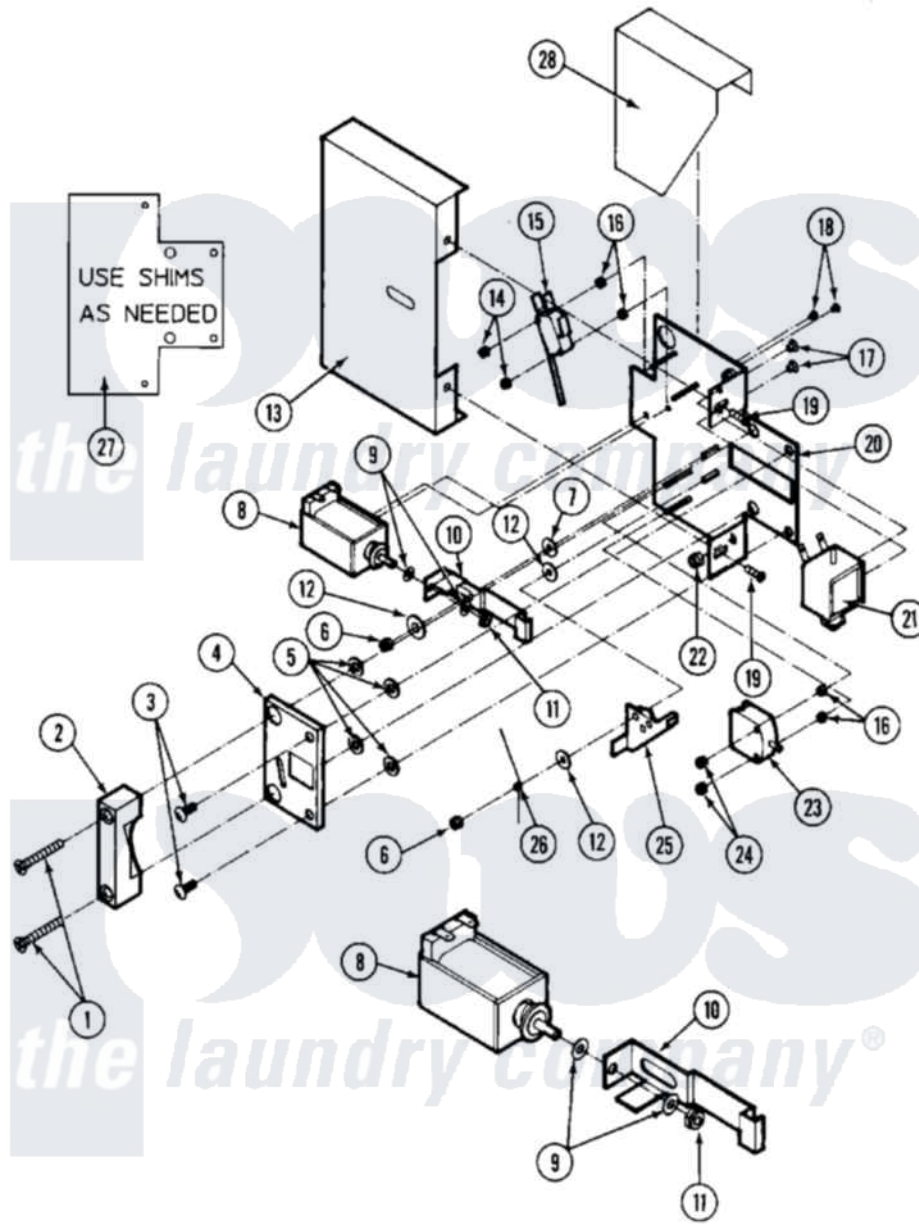

Maytag MAF25MC4VW 06 - DOOR LOCK (MAF25MC4Vx)

Maytag [Commercial Maytag MAF25MC4VW Washer Parts](#) Parts Diagram 06 - DOOR LOCK (MAF25MC4Vx)
 Click on the part number to view part

Item	Original Part Number	Replaced By	Status	Part Description
001	24001640			Door Lock Complete
"	24001642			Screw, S.s.
002	24001483		Not Available	CATCH, DOOR LOCK
003	24001323			Screw
004	24001484		Not Available	COVER, DOOR LOCK PLATE
005	24001295			Lockwasher, S.s.
006	24001342	74005230		Nut, Lock
007	24001485			Washer, Shoulder
008	24001101			Solenoid, Door Rel
009	24001358			Washer, Flat
010	24001250			Button, Push
011	24001481	Y707702		Locknut
012	24001480			Washer, Teflon
013	24001487		Not Available	COVER, DOOR LOCK ASSY.
014	24001476			Nut, Fiberlock
015	24001229			Switch, Door Lock

016	24001477		Not Available	SPACER, NYLON (No.6)
017	24001479			Screw, S.s.
018	24001643			Screw, S.s.
019	24001301	67006964		Screw, Glide
020	NLA		Not Available	PLATE, DOOR LOCK
021	24001102			Solenoid, Door Lck
022	24001305			Nut, Fiberlock
023	24001255			Switch, Door Handle
"	24001257	24001255		Switch, Door Handle
024	24001425			Nut, Fiberlock, Pltd
025	24001230			Lever, Door Lock
026	24001293			Spring, Torsion
027	24001559			Shim, Door Lock
028	24001488		Not Available	SHIELD, SPLASH (DOOR LOCK)