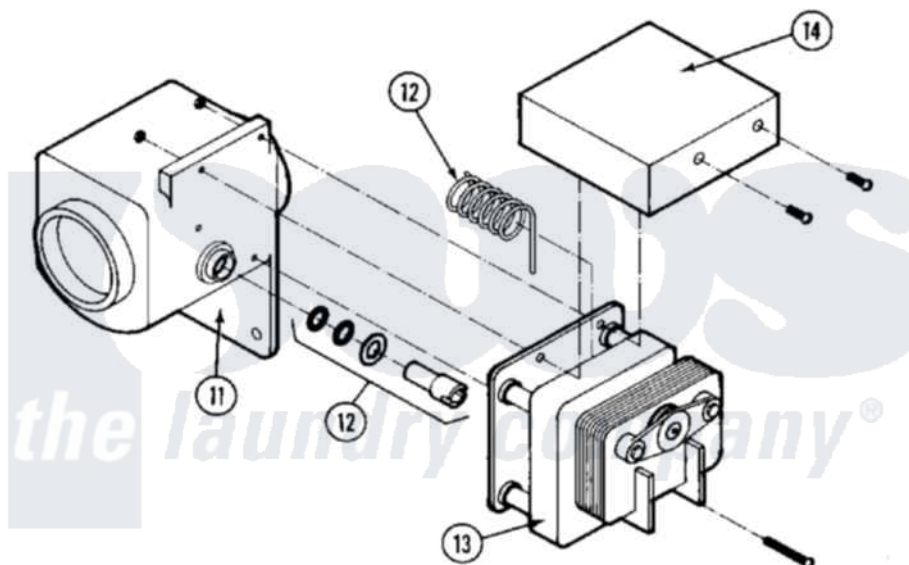

Maytag MAF25MC4VW 07 - MOTOR & DRAIN VALVE (MAF25MC4Vx)

Maytag Commercial Maytag MAF25MC4VW Washer Parts Parts Diagram 07 - MOTOR & DRAIN VALVE (MAF25MC4Vx)

[Click on the part number to view part](#)

Item	Original Part Number	Replaced By	Status	Part Description
001	24001646			Motor
002	24001018			Bearing, 6204-2RS
003	24001647		Not Available	ROD, MOTOR SUPPORT
004	24001511			Washer, Hardened
005	24001512		Not Available	PIN, COTTER PLTD. (1/8X1 1/2)
006	24001021			Bushing, Motor
007	24001648		Not Available	KEY (MOTOR 3/16" X 1 1/2")
008	24001086			Pulley, Motor
009	24001650		Not Available	SPRING (BELT TENSION)
010	24001090			Bushing, Motor Pulley
011	24001570			Valve Body
012	24001528			Shaft, Drive And Seal Kit
013	24001530			Valve, Motor Drain
014	24001571		Not Available	COVER, DRAIN VALVE MOTOR