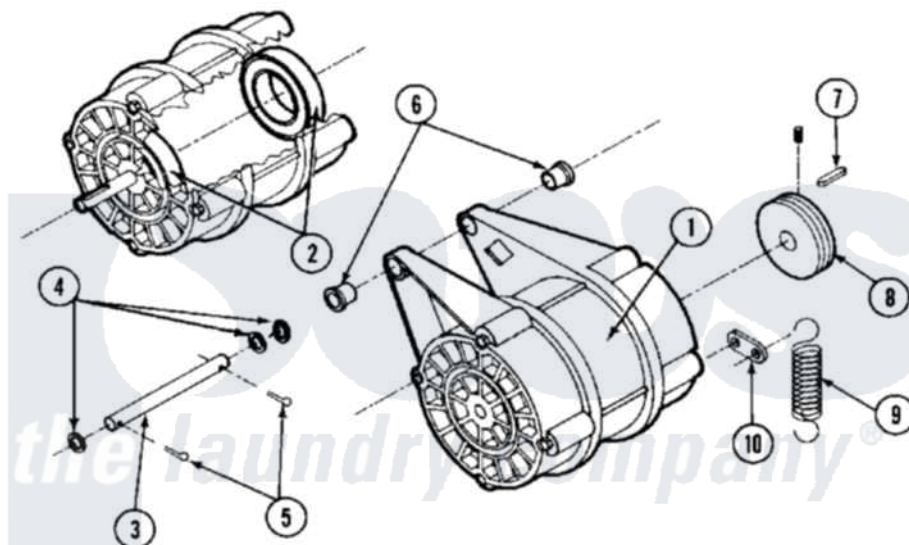

Maytag MAF25MC4VW 07 - MOTOR & DRAIN VALVE (MAF25MC4Vx)

Maytag Commercial Maytag MAF25MC4VW Washer Parts Parts Diagram 07 - MOTOR & DRAIN VALVE (MAF25MC4Vx)

[Click on the part number to view part](#)

Item	Original Part Number	Replaced By	Status	Part Description
001	24001646			Motor
002	24001018			Bearing, 6204-2RS
003	24001647		Not Available	ROD, MOTOR SUPPORT
004	24001511			Washer, Hardened
005	24001512		Not Available	PIN, COTTER PLTD. (1/8X1 1/2)
006	24001021			Bushing, Motor
007	24001648		Not Available	KEY (MOTOR 3/16" X 1 1/2")
008	24001086			Pulley, Motor
009	24001650		Not Available	SPRING (BELT TENSION)
010	24001090			Bushing, Motor Pulley
011	24001570			Valve Body
012	24001528			Shaft, Drive And Seal Kit
013	24001530			Valve, Motor Drain
014	24001571		Not Available	COVER, DRAIN VALVE MOTOR