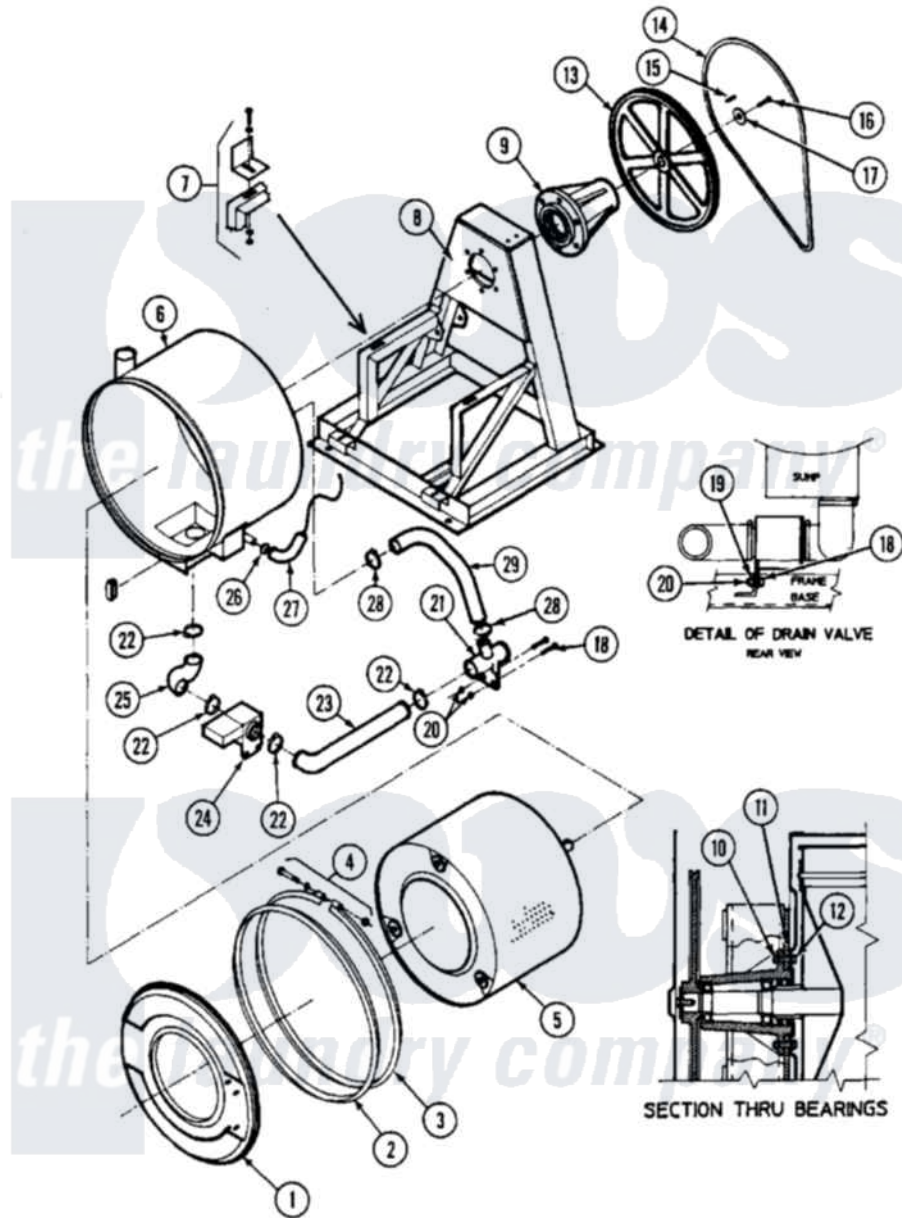

Maytag MAF25MC4VW 08 - FRAME & TUB ASSEMBLY (MAF25MC4Vx)

Maytag Commercial Maytag MAF25MC4VW Washer Parts Parts Diagram 08 - FRAME & TUB ASSEMBLY (MAF25MC4Vx)

Click on the part number to view part

Item	Original Part Number	Replaced By	Status	Part Description
001	24001652		Not Available	SHELL ASSY. (FRT)
002	24001653	24001184		Gasket Kit
003	24001654		Not Available	SHELL BAND ASSY.
004	24001304			Washer, Flat
"	24001305			Nut, Fiberlock
"	24001656			Bolt
005	24001267		Not Available	BASKET (25-2 SPEED)
006	NLA		Not Available	KIT, SHIELD RETRO
007	24001492			Fastener Kit, Shell Band
"	24001516			Washer, Flat Pltd.
"	24001657			Bolt
"	24001658			Washer
008	24001370		Not Available	KIT ASSY., FRAME (2 SPEED)
009	24001259			Kit, Trunnion
010	24001563			Nut, Fiberlock

011	24001496		Washer, Flat S.s.
012	24001659		Bolt
013	24001396		Kit, Pulley
014	24001093		Belt, V
015	24001499	Not Available	KEY (3/8" X 1 1/4")
016	Y24001500		Screw, S.s.
017	24001501		Washer, Stainless Steel
018	24001502	8204624	Bolt
019	24001304		Washer, Flat
020	24001305		Nut, Fiberlock
021	24001826	Not Available	(B)CONNECTION, TEE-DRAIN
022	24001353	696392	Hose Clamp
023	24001660		Hose, Drain
024	24001116		Valve, Drain
025	24001565		Hose, Drain
026	24001438	285655	Clamp, Hose
027	24001661	Not Available	HOSE, AIR DOME
028	24001283	Not Available	CLAMP, HOSE (No.28)
029	24001662		Hose, Overflow