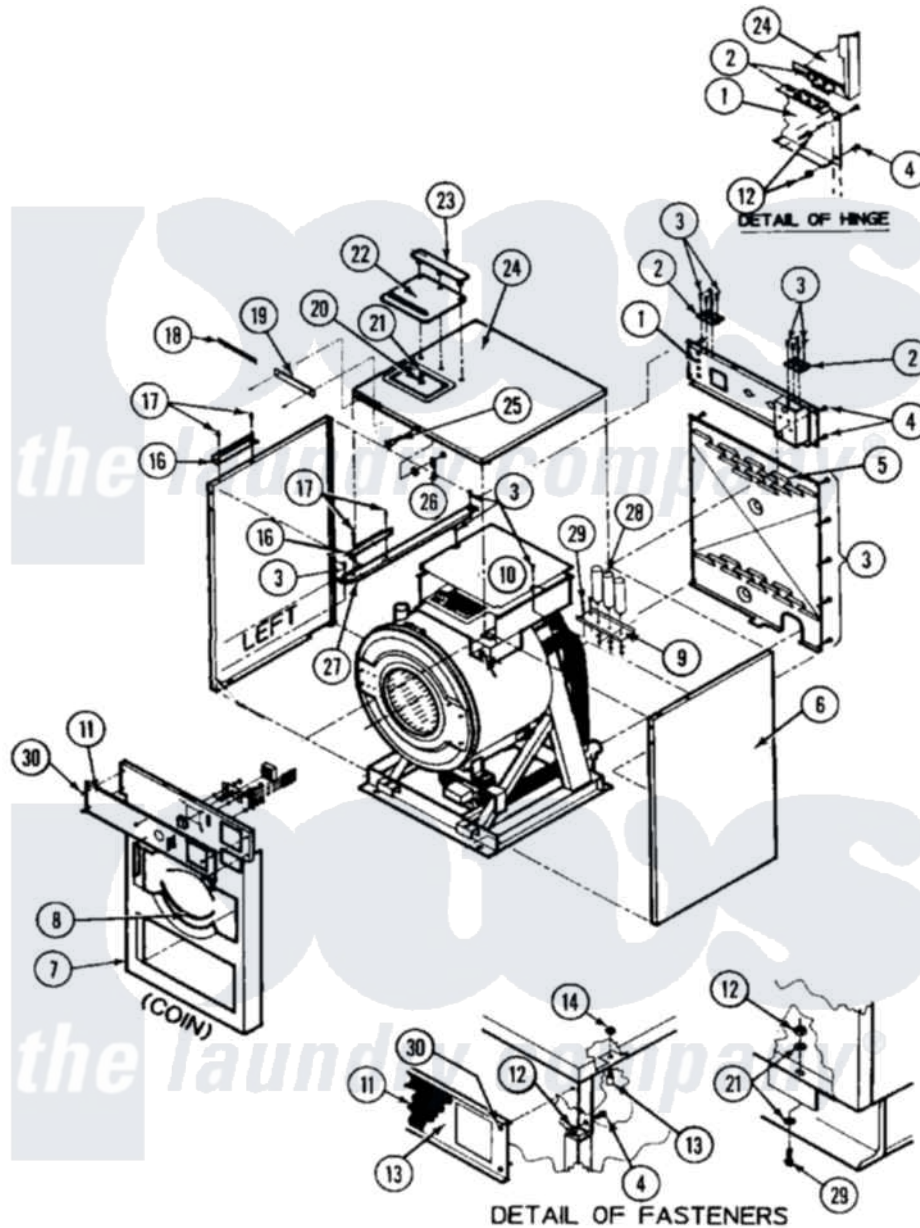

Maytag MAF25MC4VW 09 - CABINET (MAF25MC4Vx)

Maytag Commercial Maytag MAF25MC4VW Washer Parts Parts Diagram 09 - CABINET (MAF25MC4Vx)
 Click on the part number to view part

Item	Original Part Number	Replaced By	Status	Part Description
000	NPN			Obtain Drain Hose Locally
001	24001663		Not Available	PANEL (VALVE)
002	24001183			Hinge Kit
003	24001401		Not Available	KIT, PANEL (REAR)
004	24001323			Screw
005	24001401		Not Available	KIT, PANEL (REAR)
006	24001664		Not Available	PANEL, SIDE (RT/REV)
007	24001665		Not Available	PANEL, INNER (FRT MC, MN)
008	24001550	24001532		Trim- Pane
009	24001674		Not Available	BRACKET, CAPACITOR
010	24001545		Not Available	COVER, ELECTRICAL MODULE
011	24001058			Panel, Control
"	24002036			Decal, Control Panel
012	24001305			Nut, Fiberlock
013	24001546		Not Available	STUD, S.S. (6/32" X 1/4")
014	24001425			Nut, Fiberlock, Pltd

015	24001664		Not Available	PANEL, SIDE (RT/REV)
016	24001539		Not Available	BRACKET, SOAP DISPENSER
017	24001540		Not Available	RIVET, BLIND S.S. (1/8 X 5/16)
018	24002036			Decal, Control Panel
019	24001671		Not Available	NAMEPLATE
020	24001510	W1013975Z		Nut
021	24001312			Washer, Flat
022	24001219		Not Available	COVER, SOAP DISPENSER
023	24001542			Clamp, Soap Dispenser
024	NLA		Not Available	COVER, TOP
025	24001220			Lock, Top Cover
026	24001221			Latch, Top Cover
027	24001673		Not Available	BRACE, TOP
028	24001239			Capacitor
"	24001240			Capacitor
"	24001241			Capacitor W/Res.
029	24001303			Screw
030	24001212	212277		Screw, No.8 X 1/2 Inch