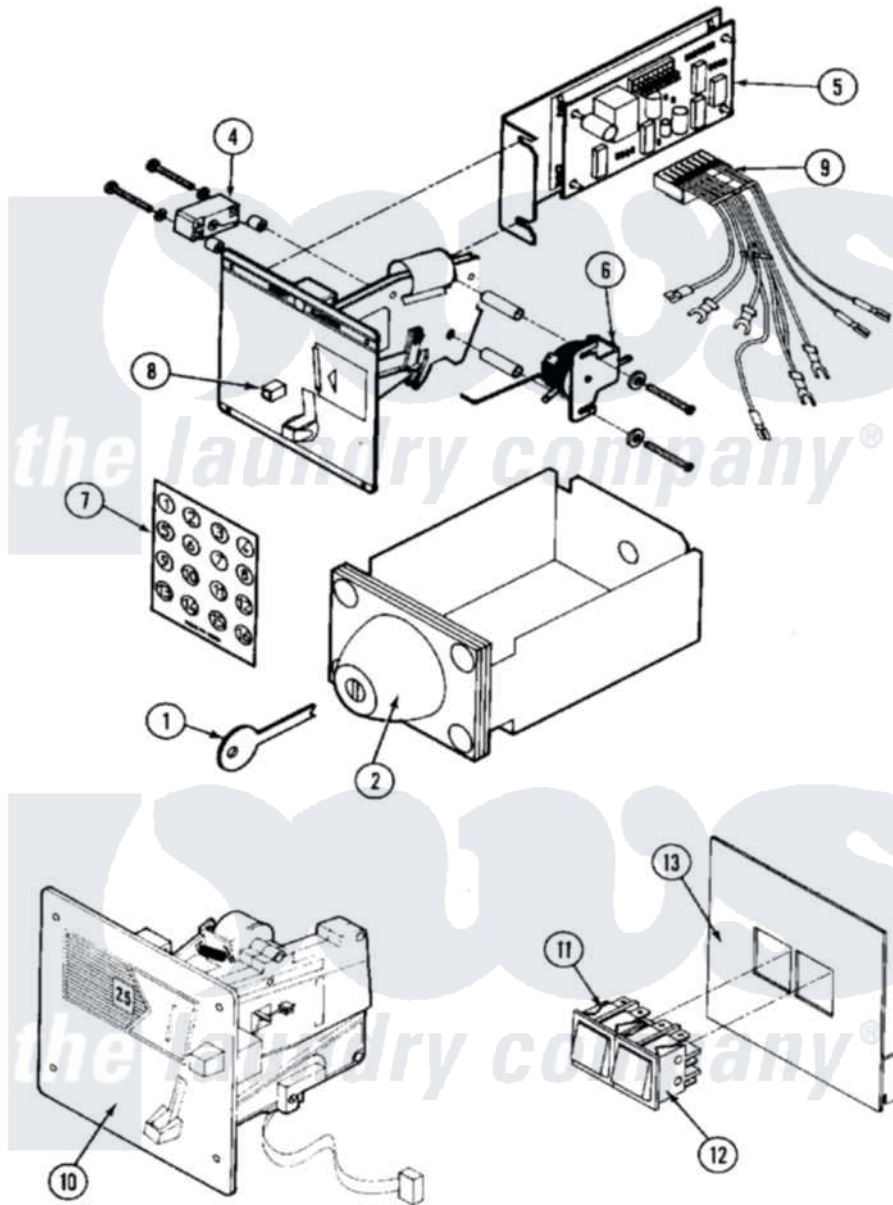

# Maytag MAF25MN3 02 - COIN METER & MANUAL CONTROL

Maytag Commercial Maytag MAF25MN3 Washer Parts Parts Diagram 02 - COIN METER & MANUAL CONTROL  
 Click on the part number to view part

Item	Original Part Number	Replaced By	Status	Part Description
001	NLA		Not Available	KEY (UG 11)
002	24001606		Not Available	BOX, COIN (UG, RL, UG 12)
"	24001607		Not Available	BOX, COIN (UG, RL, UG 13)
"	24001608		Not Available	BOX, COIN (UG, RL, UG 14)
"	24001609		Not Available	BOX, COIN (UG, RL, UG 15)
"	24001610		Not Available	BOX, COIN (UG, RL, UG 16)
"	24001611		Not Available	BOX, COIN (UG, RL, UG 17)
"	24001612		Not Available	BOX, COIN (UG, RL, UG 18)
"	24001613		Not Available	BOX, COIN (UG, RL, UG 19)
"	<a href="#">24001614</a>			Box, Coin
"	NLA		Not Available	BOX, COIN (UG, RL, UG 11)
003	<a href="#">24001615</a>			COIN ACCEPTOR (US QUARTER)
004	NLA		Not Available	COIN SWITCH
005	24001617		Not Available	ELECTRONIC COIN COUNTER W/HAR
006	24001618		Not Available	SOLENOID, COIN BLOCKING

006	24001618	Not Available	(120V)
007	NLA	Not Available	DECAL, COIN METER (NUM 1-16)
008	24001620	Not Available	BUTTON, COIN RETURN
009	24001621	Not Available	HARNESS, ELECTRONIC COIN CNTR
010	24001622	Not Available	(WITH OPTICAL SWITCH)
"	24001623	Not Available	GREENWALD, P.C. COIN METER
"	NLA	Not Available	AIRPAX P.C. COIN METER
011	<a href="#">24001251</a>		Switch
012	<a href="#">24001252</a>		Switch, Momentary
013	NLA	Not Available	COVER, PLATE (OPL)
014	<a href="#">24001624</a>		Wiring Harness
"	24001625	Not Available	WIRING HARNESS (OPL SW PN) (ITEM 3 IS NOT SHOWN)
015	NLA	Not Available	DECAL FOR SW PLATE (OPL)