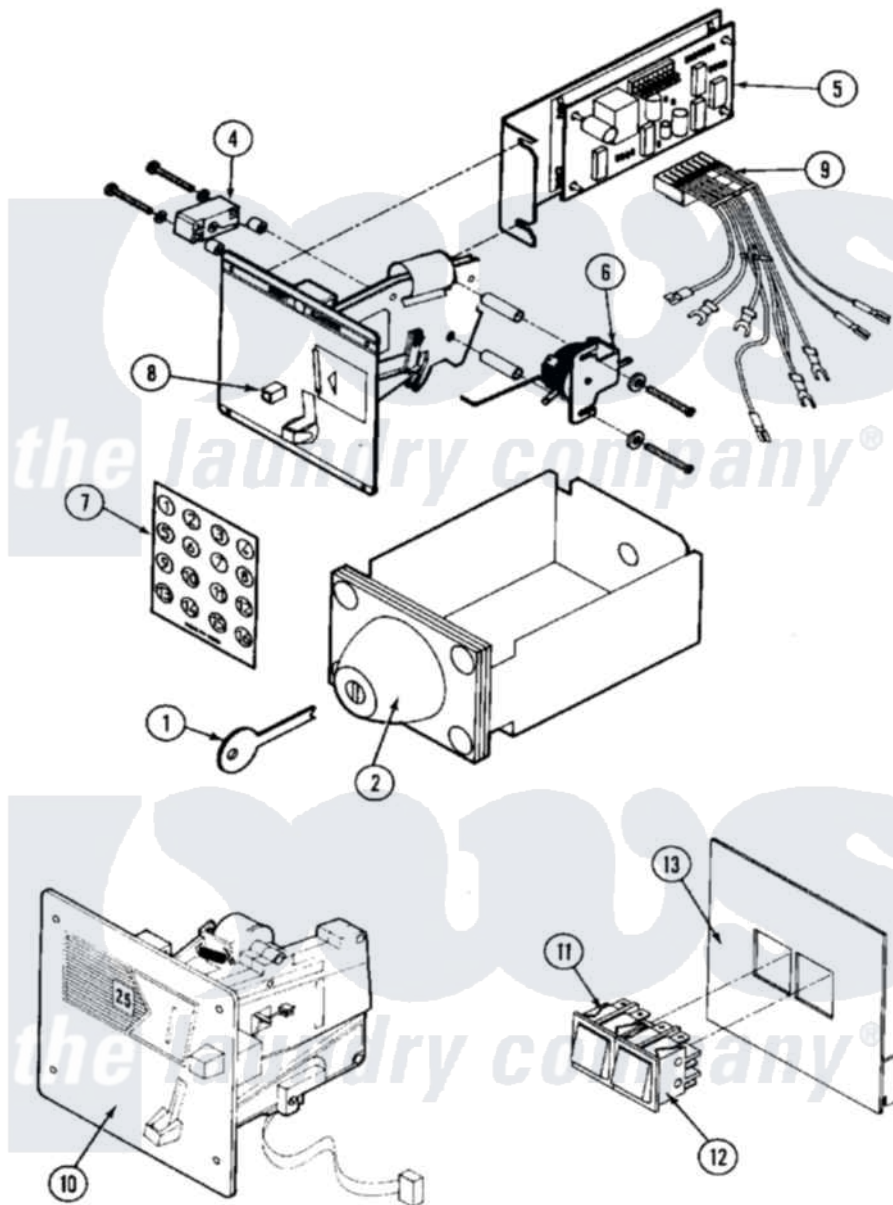

Maytag MAF25PC2 01 - COIN METER & MANUAL CONTROL

Maytag [Commercial Maytag MAF25PC2 Washer Parts](#) Parts Diagram 01 - COIN METER & MANUAL CONTROL
 Click on the part number to view part

Item	Original Part Number	Replaced By	Status	Part Description
001	NLA		Not Available	KEY (UG 11)
002	24001606		Not Available	BOX, COIN (UG, RL, UG 12)
"	24001607		Not Available	BOX, COIN (UG, RL, UG 13)
"	24001608		Not Available	BOX, COIN (UG, RL, UG 14)
"	24001609		Not Available	BOX, COIN (UG, RL, UG 15)
"	24001610		Not Available	BOX, COIN (UG, RL, UG 16)
"	24001611		Not Available	BOX, COIN (UG, RL, UG 17)
"	24001612		Not Available	BOX, COIN (UG, RL, UG 18)
"	24001613		Not Available	BOX, COIN (UG, RL, UG 19)
"	24001614			Box, Coin
"	NLA		Not Available	BOX, COIN (UG, RL, UG 11)
003	24001615			COIN ACCEPTOR (US QUARTER)
004	NLA		Not Available	COIN SWITCH
005	24001617		Not Available	ELECTRONIC COIN COUNTER W/HAR
006	24001618		Not Available	SOLENOID, COIN BLOCKING

006	24001616	Not Available	(120V)
007	NLA	Not Available	DECAL, COIN METER (NUM 1-16)
008	24001620	Not Available	BUTTON, COIN RETURN
009	24001621	Not Available	HARNESS, ELECTRONIC COIN CNTR
010	24001622	Not Available	(WITH OPTICAL SWITCH)
"	24001623	Not Available	GREENWALD, P.C. COIN METER
"	NLA	Not Available	AIRPAX P.C. COIN METER
011	24001251		Switch
012	24001252		Switch, Momentary
013	NLA	Not Available	COVER, PLATE (OPL)
014	24001624		Wiring Harness
"	24001625	Not Available	WIRING HARNESS (OPL SW PN) (ITEM 3 IS NOT SHOWN)
015	NLA	Not Available	DECAL FOR SW PLATE (OPL)