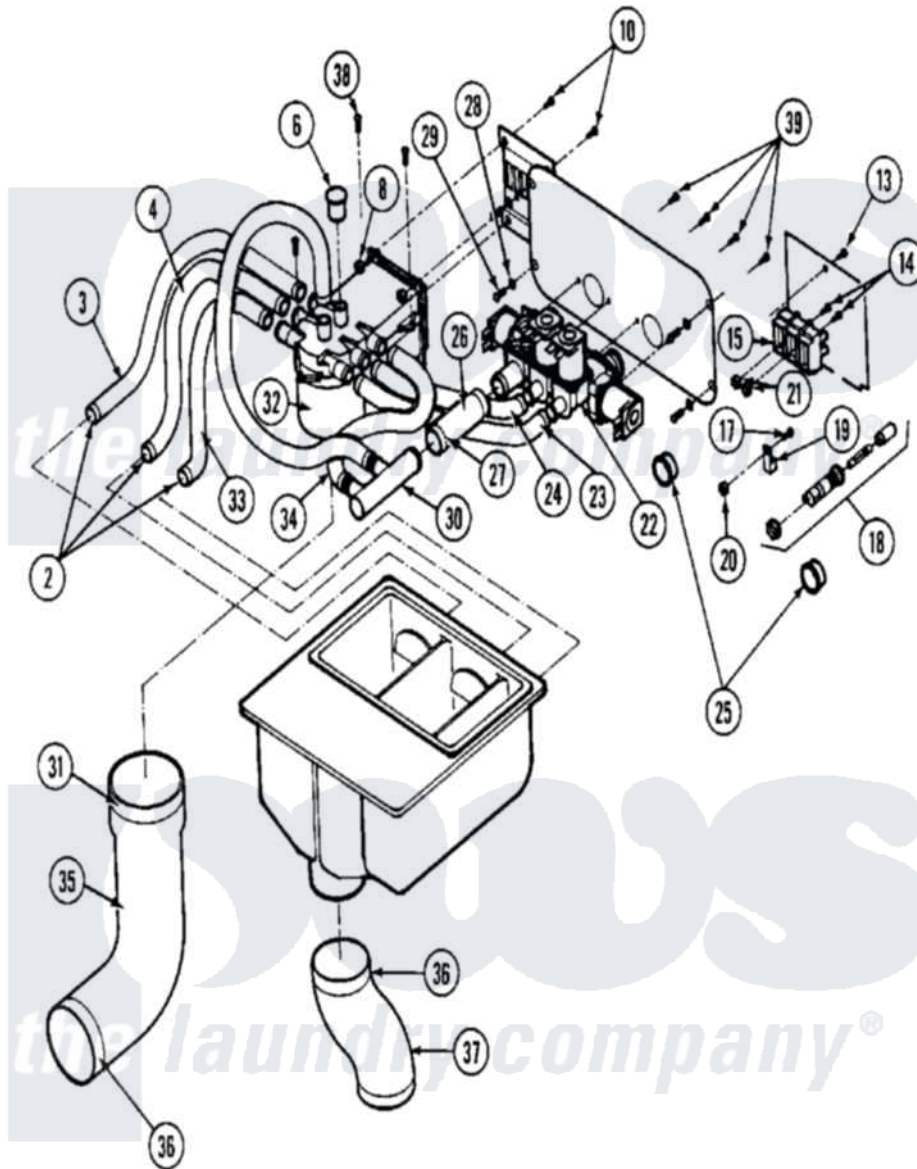

# Maytag MAF25PC2 02 - SUPPLY DISPENSER ASSEMBLY

Maytag Commercial Maytag MAF25PC2 Washer Parts Parts Diagram 02 - SUPPLY DISPENSER ASSEMBLY  
 Click on the part number to view part

Item	Original Part Number	Replaced By	Status	Part Description
001	24001422		Not Available	DISPENSER, SUPPLY (OPL)
"	24001627		Not Available	DISPENSER, SUPPLY (COIN)
002	24001423	<a href="#">489503</a>		Clamp
003	<a href="#">24001405</a>			(ORDER BY FOOT)
"	NLA		Not Available	HOSE (1/2' ID)
004	<a href="#">24001405</a>			(ORDER BY FOOT)
"	NLA		Not Available	HOSE (1/2' ID)
005	<a href="#">24001405</a>			(ORDER BY FOOT)
"	NLA		Not Available	HOSE (1/2' ID)
006	24001424		Not Available	CAP, PLUG (YELLOW)
007	<a href="#">24001031</a>			Breaker, Vac.
008	<a href="#">24001425</a>			Nut, Fiberlock, Pltd
009	<a href="#">24001426</a>			Cover, Vacuum Breaker
010	<a href="#">24001414</a>	<a href="#">4450038</a>		Screw
011	24001428		Not Available	MOUNTING PLATE, MIXING VALVE
012	24001429		Not Available	COVER, JUNCTION BOX