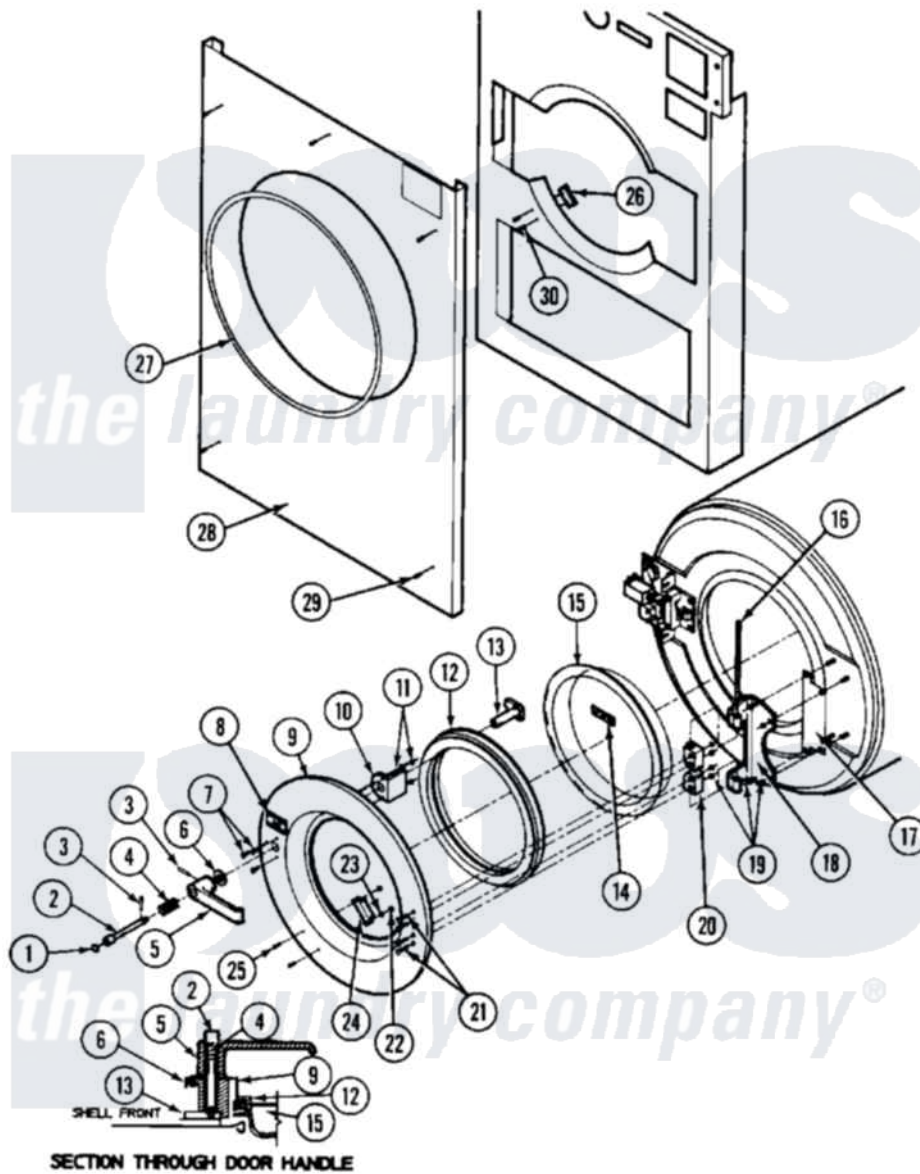

Maytag MAF25PC2 04 - DOOR & RELATED ASSEMBLY

Maytag [Commercial Maytag MAF25PC2 Washer Parts](#) Parts Diagram 04 - DOOR & RELATED ASSEMBLY
 Click on the part number to view part

Item	Original Part Number	Replaced By	Status	Part Description
001	24001407		Not Available	DECAL, RED DOT
002	24001103			Rod, Push Button
003	24001721			Pin, Spring
004	24001338			Spring, Door Lock
005	24001336			Handle, Door
006	24001339			Washer, Nylon
007	24001341	3400814		Screw
008	24001462		Not Available	DECAL, PUSH BUTTON RED
009	24001636	24001638		Door Assembly
"	24001638			Door Assembly
"	NLA		Not Available	DOOR ONLY (OPL)
010	24001340		Not Available	SPACER, DOOR HANDLE
011	24001342	74005230		Nut, Lock
012	24001075			Gasket, Door
013	24001343			Arm, Latch
014	24001465		Not Available	DECAL, ROTATION SPIN (CCW)

015	24001098		Not Available	GLASS, DOOR
016	W10124350		Not Available	PART NUMBER NOT AVAILABLE
017	24001466			Shim, Hinge
018	24001333			Hinge, Door
019	24001305			Nut, Fiberlock
020	24001334			Mount, Door
021	24001467			Screw, S.s.
022	24001417	7103P070-60		Nut, Top Pilot
023	24001415			Washer, S.s.
024	24001470		Not Available	MAGNET
025	24001414	4450038		Screw
026	24001472			Switch, Magnet Position
027	24001185			Gasket Kit
028	24001135		Not Available	(INCLUDES TRIM & SCREWS)
"	24001136		Not Available	PANEL KIT, FRONT COIN (ALM) (INCLUDES TRIM & SCREWS)
"	24001137		Not Available	PANEL KIT, FRONT COIN (STNLSS) (INCLUDES TRIM & SCREWS)
"	NLA		Not Available	PANEL KIT, FRONT COIN (WHT)
029	24001474	3400086		Screw, 10-32 X 3/8
030	24001475		Not Available	RIVET, POP S.S. (1/8 X 1/4)