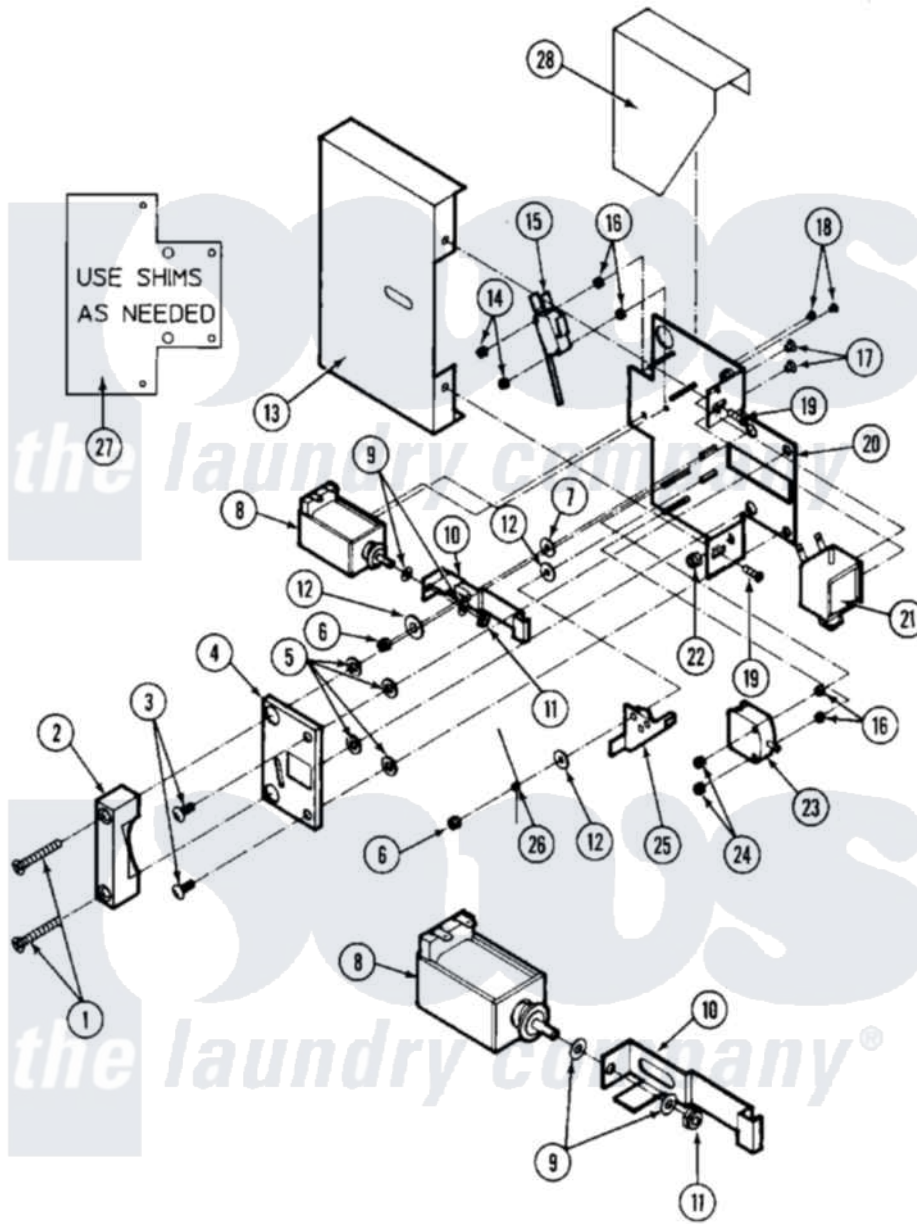

Maytag MAF25PC2 05 - DOOR LOCK

Maytag [Commercial Maytag MAF25PC2 Washer Parts](#) Parts Diagram 05 - DOOR LOCK
 Click on the part number to view part

Item	Original Part Number	Replaced By	Status	Part Description
001	24001394		Not Available	DOOR LOCK COMPLETE (MN 110V)
"	24001640			Door Lock Complete
"	24001641			Door Lock Complete
"	24001642			Screw, S.s.
"	NLA		Not Available	KIT ASSY., DOOR
002	24001483		Not Available	CATCH, DOOR LOCK
003	24001323			Screw
004	24001484		Not Available	COVER, DOOR LOCK PLATE
005	24001295			Lockwasher, S.s.
006	24001342	74005230		Nut, Lock
007	24001485			Washer, Shoulder
008	24001101			Solenoid, Door Rel
009	24001358			Washer, Flat
010	24001250			Button, Push
"	24001486		Not Available	BUTTON, PUSH (STOP)
011	24001481	Y707702		Locknut

012	24001480		Washer, Teflon
013	24001487	Not Available	COVER, DOOR LOCK ASSY.
014	24001476		Nut, Fiberlock
015	24001229		Switch, Door Lock
016	24001477	Not Available	SPACER, NYLON (No.6)
017	24001479		Screw, S.s.
018	24001643		Screw, S.s.
019	24001301	67006964	Screw, Glide
020	NLA	Not Available	PLATE, DOOR LOCK
021	24001102		Solenoid, Door Lck
022	24001305		Nut, Fiberlock
023	24001255		Switch, Door Handle
"	24001257	24001255	Switch, Door Handle
024	24001425		Nut, Fiberlock, Pltd
025	24001230		Lever, Door Lock
026	24001293		Spring, Torsion
027	24001559		Shim, Door Lock
028	24001488	Not Available	SHIELD, SPLASH (DOOR LOCK)
029	24001645	Not Available	WIRING, HARNESS DOOR LOCK (MN)