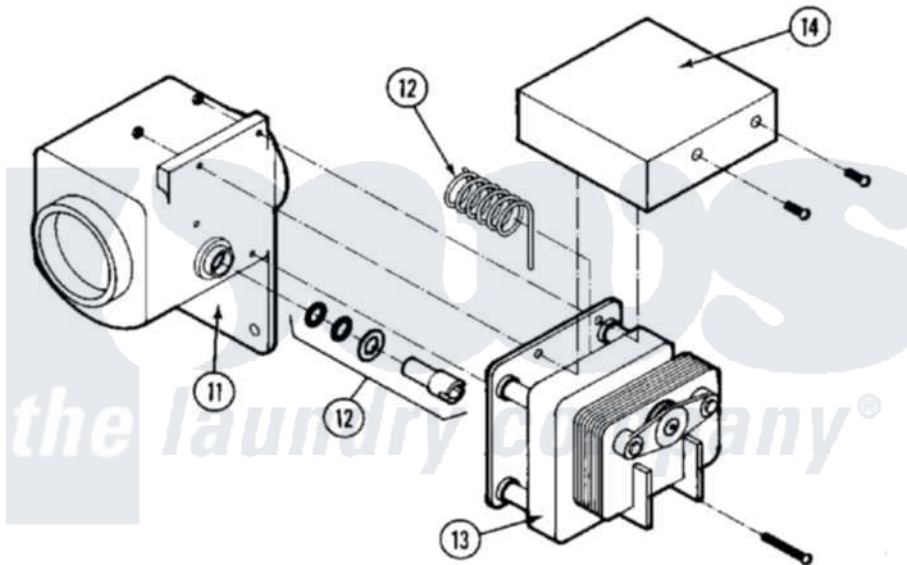

Maytag MAF25PC2 06 - MOTOR & DRAIN VALVE

Maytag [Commercial Maytag MAF25PC2 Washer Parts](#) Parts Diagram 06 - MOTOR & DRAIN VALVE
 Click on the part number to view part

Item	Original Part Number	Replaced By	Status	Part Description
001	24001081			Motor, CVE132
"	24001646			Motor
002	24001018			Bearing, 6204-2RS
003	24001647		Not Available	ROD, MOTOR SUPPORT
004	24001511			Washer, Hardened
005	24001512		Not Available	PIN, COTTER PLTD. (1/8X1 1/2)
006	24001021			Bushing, Motor
007	24001648		Not Available	KEY (MOTOR 3/16" X 1 1/2")
008	24001086			Pulley, Motor
"	24001649			Pulley
009	24001650		Not Available	SPRING (BELT TENSION)
010	24001090			Bushing, Motor Pulley
"	24001090			Bushing, Motor Pulley
"	24001116			Valve, Drain
011	24001570			Valve Body
012	24001528			Shaft, Drive And Seal Kit

013 [24001529](#)

VALVE, MOTOR DRAIN
(110V 60HZ)

" [24001530](#)

Valve, Motor Drain

014 24001571

Not Available

COVER, DRAIN VALVE
MOTOR