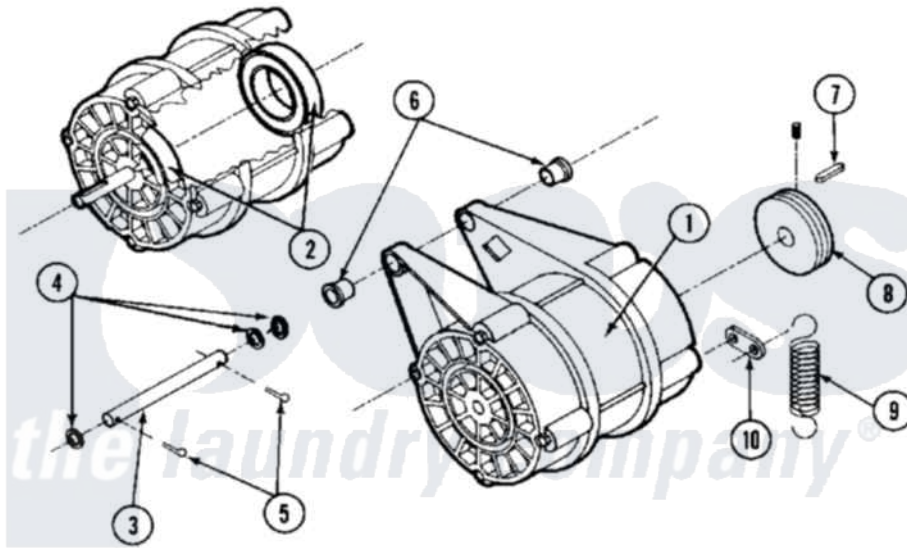

Maytag MAF25PC2 06 - MOTOR & DRAIN VALVE

Maytag [Commercial Maytag MAF25PC2 Washer Parts](#) Parts Diagram 06 - MOTOR & DRAIN VALVE
 Click on the part number to view part

Item	Original Part Number	Replaced By	Status	Part Description
001	24001081			Motor, CVE132
"	24001646			Motor
002	24001018			Bearing, 6204-2RS
003	24001647		Not Available	ROD, MOTOR SUPPORT
004	24001511			Washer, Hardened
005	24001512		Not Available	PIN, COTTER PLTD. (1/8X1 1/2)
006	24001021			Bushing, Motor
007	24001648		Not Available	KEY (MOTOR 3/16" X 1 1/2")
008	24001086			Pulley, Motor
"	24001649			Pulley
009	24001650		Not Available	SPRING (BELT TENSION)
010	24001090			Bushing, Motor Pulley
"	24001090			Bushing, Motor Pulley
"	24001116			Valve, Drain
011	24001570			Valve Body
012	24001528			Shaft, Drive And Seal Kit