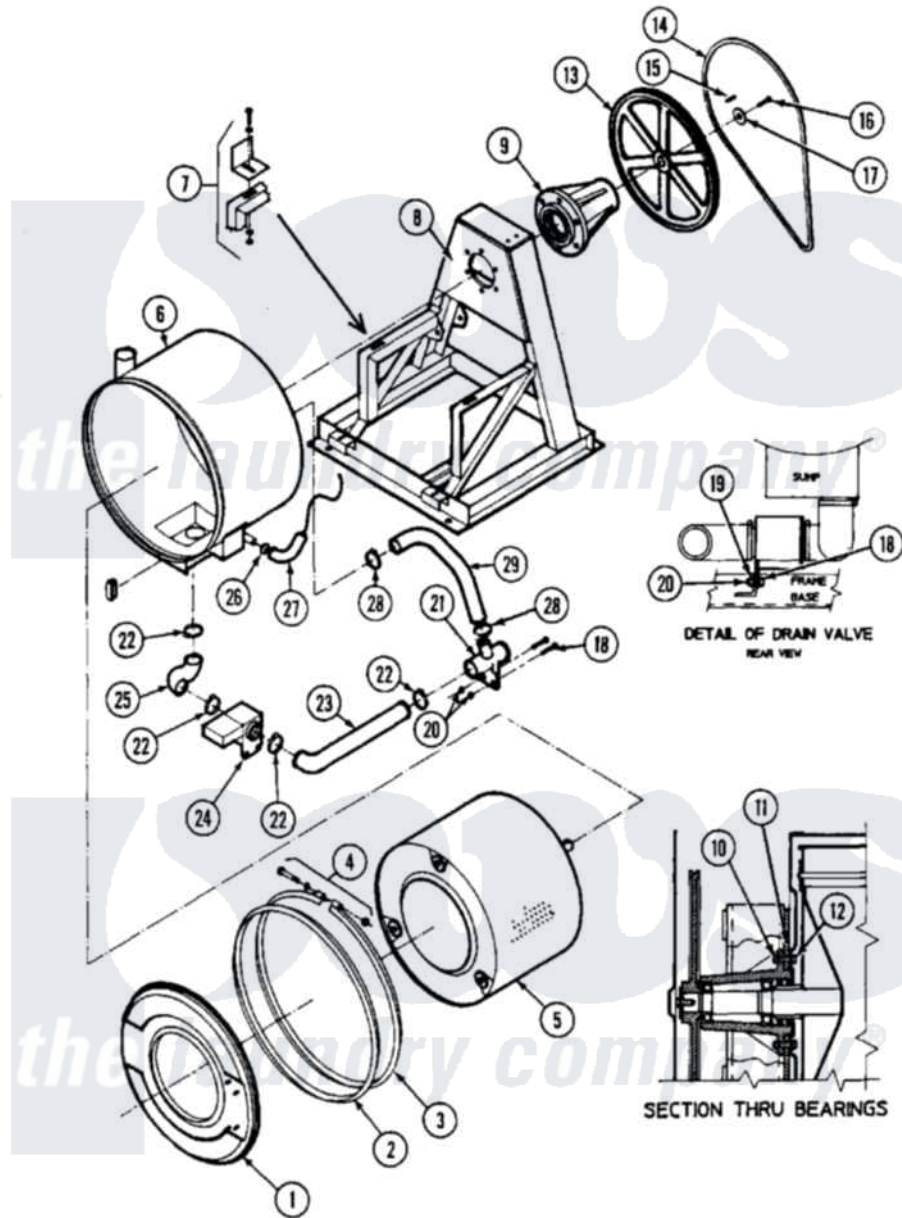

Maytag MAF25PC2 07 - FRAME & TUB ASSEMBLY

Maytag Commercial Maytag MAF25PC2 Washer Parts Parts Diagram 07 - FRAME & TUB ASSEMBLY
 Click on the part number to view part

Item	Original Part Number	Replaced By	Status	Part Description
001	24001652		Not Available	SHELL ASSY. (FRT)
002	24001653	24001184		Gasket Kit
003	24001654		Not Available	SHELL BAND ASSY.
004	24001304			Washer, Flat
"	24001305			Nut, Fiberlock
"	24001656			Bolt
005	24001267		Not Available	BASKET (25-2 SPEED)
006	NLA		Not Available	KIT, SHIELD RETRO
007	24001492			Fastener Kit, Shell Band
"	24001516			Washer, Flat Pltd.
"	24001657			Bolt
"	24001658			Washer
008	24001370		Not Available	KIT ASSY., FRAME (2 SPEED)
009	24001259			Kit, Trunnion
010	24001563			Nut, Fiberlock
011	24001496			Washer, Flat S.s.

012	24001659		Bolt
013	24001396		Kit, Pulley
014	24001093		Belt, V
015	24001499	Not Available	KEY (3/8" X 1 1/4")
016	Y24001500		Screw, S.s.
017	24001501		Washer, Stainless Steel
018	24001502	8204624	Bolt
019	24001304		Washer, Flat
020	24001305		Nut, Fiberlock
021	24001826	Not Available	(B)CONNECTION, TEE-DRAIN
022	24001353	696392	Hose Clamp
023	24001660		Hose, Drain
024	24001116		Valve, Drain
025	24001565		Hose, Drain
026	24001438	285655	Clamp, Hose
027	24001661	Not Available	HOSE, AIR DOME
028	24001283	Not Available	CLAMP, HOSE (No.28)
029	24001662		Hose, Overflow