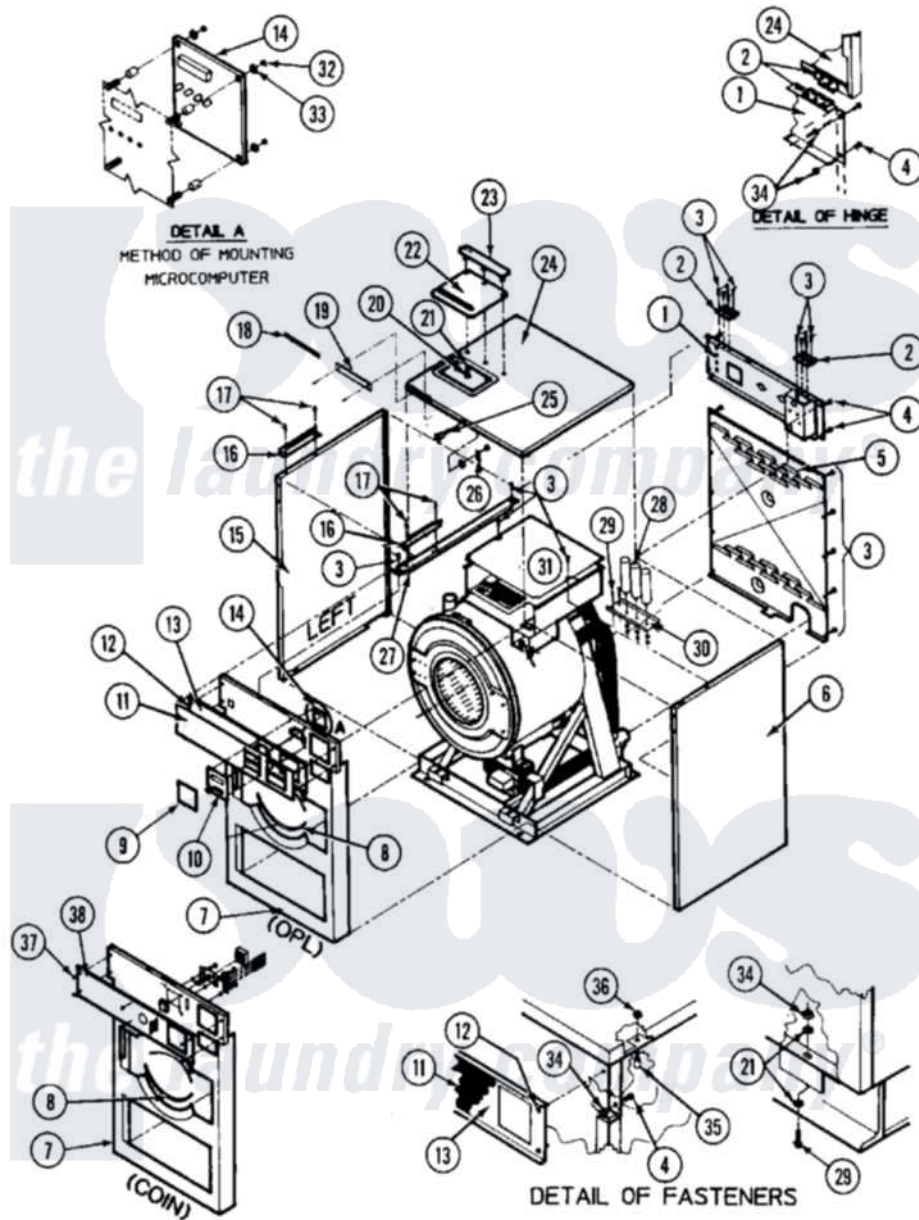

Maytag MAF25PC2 08 - CABINET

Maytag [Commercial Maytag MAF25PC2 Washer Parts](#) Parts Diagram 08 - CABINET
 Click on the part number to view part

Item	Original Part Number	Replaced By	Status	Part Description
001	24001663		Not Available	PANEL (VALVE)
002	24001183			Hinge Kit
003	24001401		Not Available	KIT, PANEL (REAR)
004	24001323			Screw
005	24001401		Not Available	KIT, PANEL (REAR)
006	24001664		Not Available	PANEL, SIDE (RT/REV)
007	24001665		Not Available	PANEL, INNER (FRT MC, MN)
"	24001666		Not Available	PANEL, INNER (FRT PC, PN)
008	24001550	24001532		Trim- Pane
009	NLA		Not Available	TRIM, KEYPAD (CPTR GREY)
010	24001112			Switch, Membrane
"	24001114		Not Available	SWITCH, MEMBRANE (PC)
011	NLA		Not Available	PANEL, CONTROL
012	24001533			Rivet, Pop S.s.
013	24001668		Not Available	PANEL, CONTROL (ALUM)
014	24001010			Board, Coin Computer

"	24001535		Board, Computer
015	24001664	Not Available	PANEL, SIDE (RT/REV)
016	24001539	Not Available	BRACKET, SOAP DISPENSER
017	24001540	Not Available	RIVET, BLIND S.S. (1/8 X 5/16)
018	NLA	Not Available	DECAL (MAYTAG)
019	24001671	Not Available	NAMEPLATE
020	24001510	W10139757	Nut
021	24001312		Washer, Flat
022	24001219	Not Available	COVER, SOAP DISPENSER
023	24001542		Clamp, Soap Dispenser
024	NLA	Not Available	COVER, TOP
025	24001220		Lock, Top Cover
026	24001221		Latch, Top Cover
027	24001673	Not Available	BRACE, TOP
028	24001239		Capacitor
"	24001240		Capacitor
"	24001241		Capacitor W/Res.
029	24001303		Screw
030	24001674	Not Available	BRACKET, CAPACITOR
031	24001545	Not Available	COVER, ELECTRICAL MODULE
032	24001417	7103P070-60	Nut, Top Pilot
033	24001415		Washer, S.s.
034	24001305		Nut, Fiberlock
035	24001546	Not Available	STUD, S.S. (6/32" X 1/4")
036	24001425		Nut, Fiberlock, Pltd
037	24001212	212277	Screw, No.8 X 1/2 Inch
038	24001058		Panel, Control
"	NLA	Not Available	PANEL, CONTROL
039	24001250		Button, Push
"	24001252		Switch, Momentary