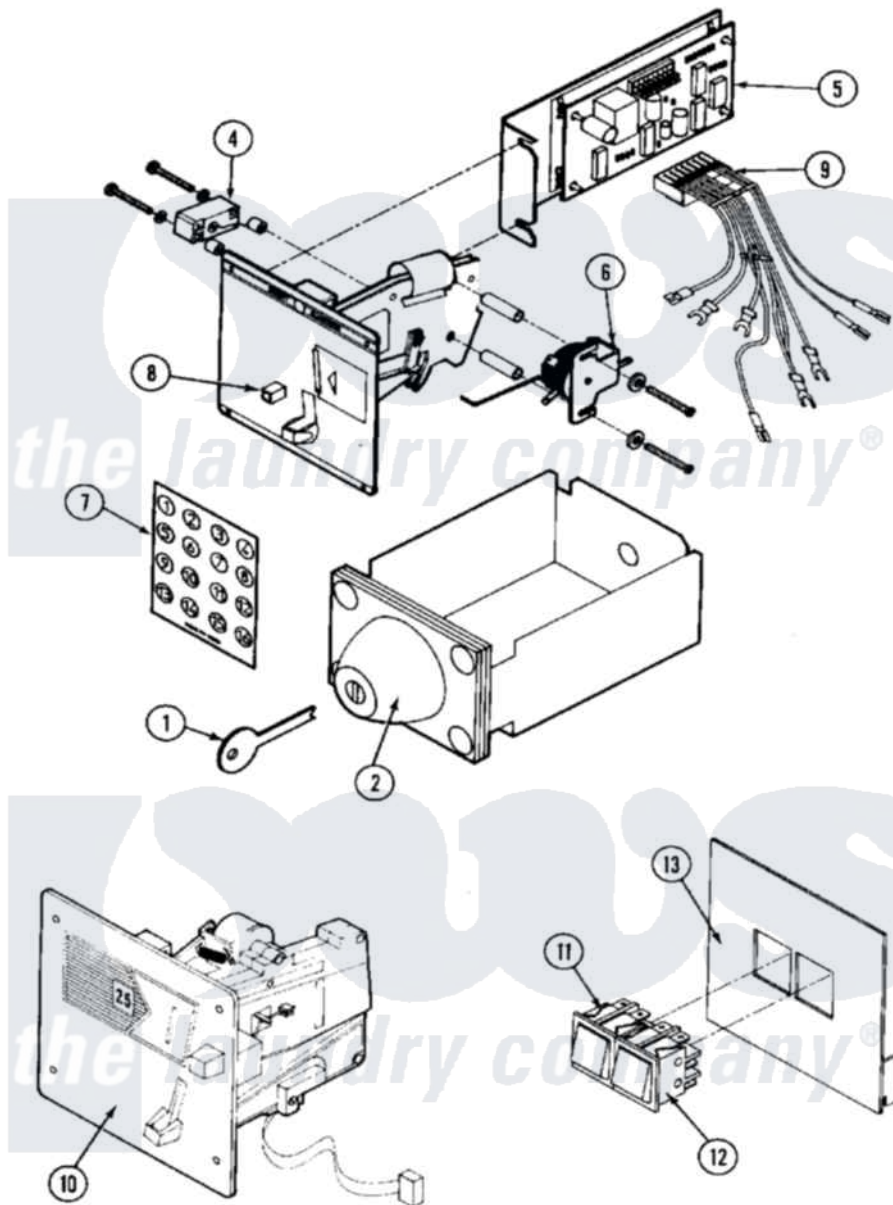

# Maytag MAF25PN3 01 - COIN METER & MANUAL CONTROL

Maytag [Commercial Maytag MAF25PN3 Washer Parts](#) Parts Diagram 01 - COIN METER & MANUAL CONTROL  
 Click on the part number to view part

Item	Original Part Number	Replaced By	Status	Part Description
001	NLA		Not Available	KEY (UG 11)
002	24001606		Not Available	BOX, COIN (UG, RL, UG 12)
"	24001607		Not Available	BOX, COIN (UG, RL, UG 13)
"	24001608		Not Available	BOX, COIN (UG, RL, UG 14)
"	24001609		Not Available	BOX, COIN (UG, RL, UG 15)
"	24001610		Not Available	BOX, COIN (UG, RL, UG 16)
"	24001611		Not Available	BOX, COIN (UG, RL, UG 17)
"	24001612		Not Available	BOX, COIN (UG, RL, UG 18)
"	24001613		Not Available	BOX, COIN (UG, RL, UG 19)
"	<a href="#">24001614</a>			Box, Coin
"	NLA		Not Available	BOX, COIN (UG, RL, UG 11)
003	<a href="#">24001615</a>			COIN ACCEPTOR (US QUARTER)
004	NLA		Not Available	COIN SWITCH
005	24001617		Not Available	ELECTRONIC COIN COUNTER W/HAR
006	24001618		Not Available	SOLENOID, COIN BLOCKING

006	24001616	Not Available	(120V)
007	NLA	Not Available	DECAL, COIN METER (NUM 1-16)
008	24001620	Not Available	BUTTON, COIN RETURN
009	24001621	Not Available	HARNESS, ELECTRONIC COIN CNTR
010	24001622	Not Available	(WITH OPTICAL SWITCH)
"	24001623	Not Available	GREENWALD, P.C. COIN METER
"	NLA	Not Available	AIRPAX P.C. COIN METER
011	<a href="#">24001251</a>		Switch
012	<a href="#">24001252</a>		Switch, Momentary
013	NLA	Not Available	COVER, PLATE (OPL)
014	<a href="#">24001624</a>		Wiring Harness
"	24001625	Not Available	WIRING HARNESS (OPL SW PN) (ITEM 3 IS NOT SHOWN)
015	NLA	Not Available	DECAL FOR SW PLATE (OPL)