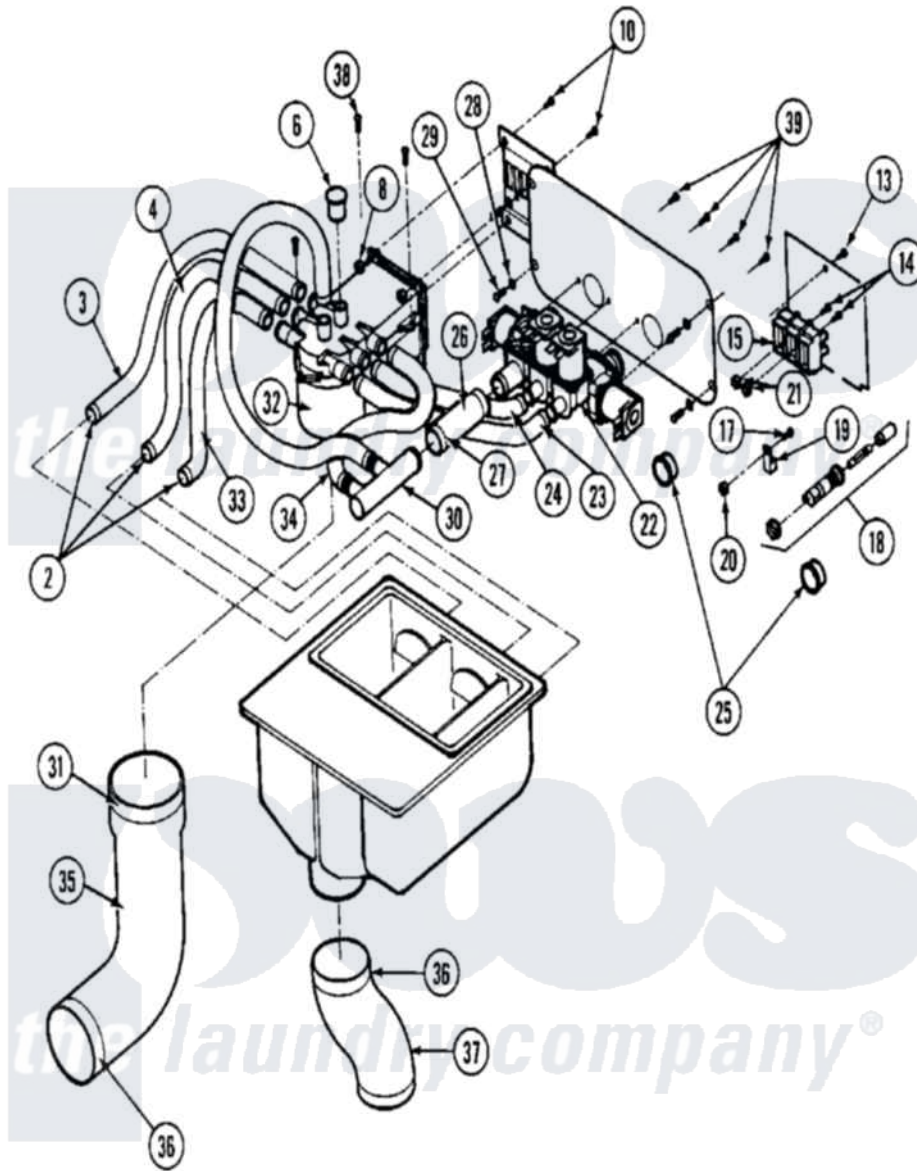

# Maytag MAF25PN3 02 - SUPPLY DISPENSER ASSEMBLY

Maytag [Commercial Maytag MAF25PN3 Washer Parts](#) Parts Diagram 02 - SUPPLY DISPENSER ASSEMBLY  
 Click on the part number to view part

Item	Original Part Number	Replaced By	Status	Part Description
001	24001422		Not Available	DISPENSER, SUPPLY (OPL)
"	24001627		Not Available	DISPENSER, SUPPLY (COIN)
002	24001423	<a href="#">489503</a>		Clamp
003	<a href="#">24001405</a>			(ORDER BY FOOT)
"	NLA		Not Available	HOSE (1/2' ID)
004	<a href="#">24001405</a>			(ORDER BY FOOT)
"	NLA		Not Available	HOSE (1/2' ID)
005	<a href="#">24001405</a>			(ORDER BY FOOT)
"	NLA		Not Available	HOSE (1/2' ID)
006	24001424		Not Available	CAP, PLUG (YELLOW)
007	<a href="#">24001031</a>			Breaker, Vac.
008	<a href="#">24001425</a>			Nut, Fiberlock, Pltd
009	<a href="#">24001426</a>			Cover, Vacuum Breaker
010	<a href="#">24001414</a>	<a href="#">4450038</a>		Screw
011	24001428		Not Available	MOUNTING PLATE, MIXING VALVE
012	24001429		Not Available	COVER, JUNCTION BOX