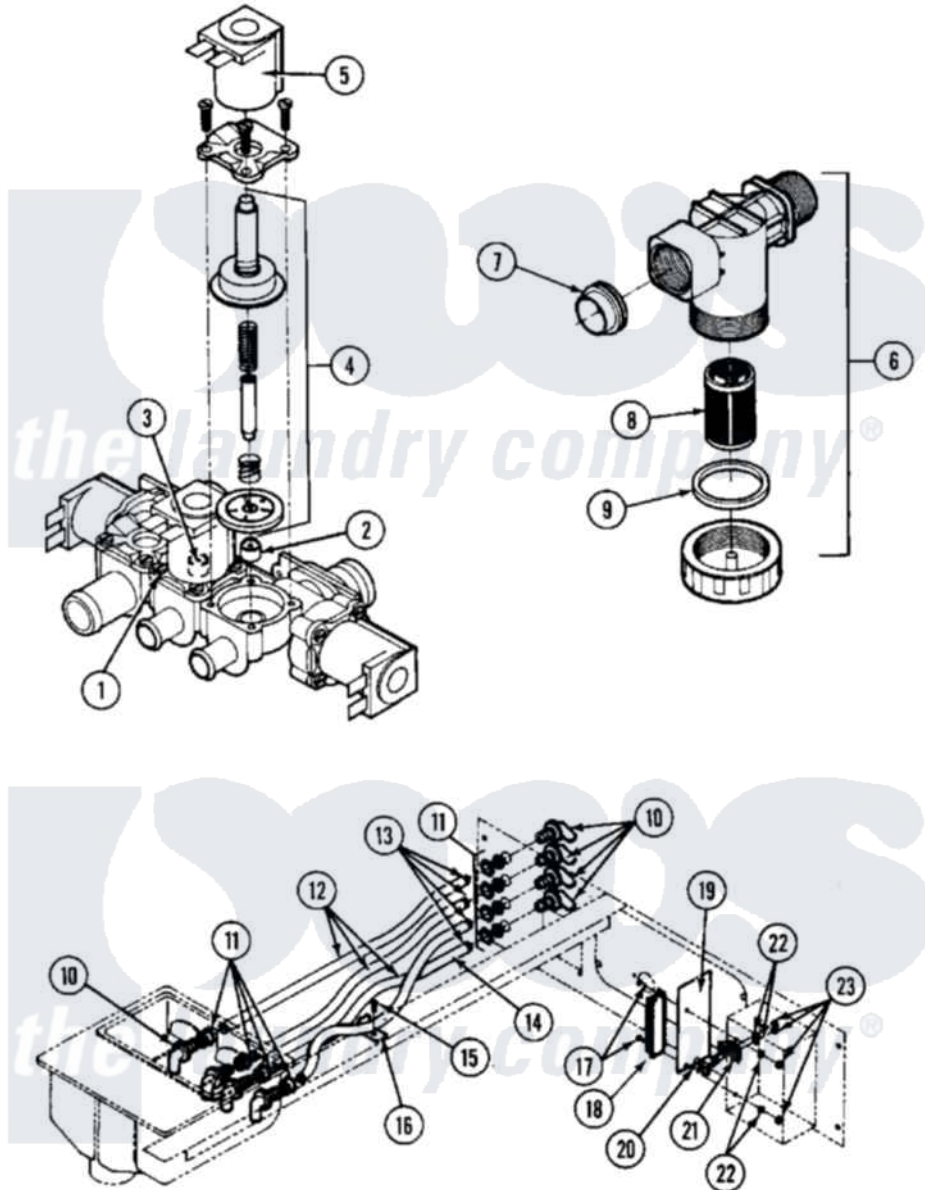

# Maytag MAF25PN3 03 - WATER VALVE & AUTOMATIC DISPENSER

Maytag Commercial Maytag MAF25PN3 Washer Parts Diagram 03 - WATER VALVE & AUTOMATIC DISPENSER

[Click on the part number to view part](#)

Item	Original Part Number	Replaced By	Status	Part Description
001	<a href="#">24001226</a>			Valve, Mixing
002	24001443		Not Available	RESTRICTOR, FLOW (2.8MM)
003	24001444		Not Available	RESTRICTOR, FLOW (4MM)
004	<a href="#">24001122</a>			Kit, Valve Repair
"	<a href="#">24001231</a>			Kit, Repair
005	<a href="#">24001232</a>			Coil, Water Valve
006	24001549		Not Available	FILTER, MESH (11MM US THREAD)
007	<a href="#">24001448</a>			Seal
008	24001447		Not Available	FILTER, MESH (25MM US THREAD)
"	24001449		Not Available	FILTER SCREEN RPLCMNT (11MM)
009	24001450		Not Available	GASKET CAP, FILTER HOUSING
010	24001451		Not Available	NOZZLE KIT
011	NLA		Not Available	NUT, PAL (13" X 1/2" PLTD)

012	24001631		Not Available	TUBING, NORPRENE (5/16"ID 21")
013	24001632		Not Available	CLAMP, HOSE (No.4)
014	NLA		Not Available	TUBING, NORPRENE (5/16"ID 26")
015	24001301	<a href="#">67006964</a>		Screw, Glide
016	<a href="#">24001456</a>			Bracket, Hose
017	<a href="#">24001414</a>	<a href="#">4450038</a>		Screw
018	24001412		Not Available	STRIP, TERMINAL
019	24001458		Not Available	DECAL, EXTERNAL SUPPLY
020	<a href="#">24001253</a>			Fuse
021	24001554		Not Available	HOLDER, FUSE (DUAL)
022	<a href="#">24001415</a>			Washer, S.s.
023	24001417	<a href="#">7103P070-60</a>		Nut, Top Pilot
"	24001634		Not Available	SCREEN, VALVE
024	<a href="#">24001635</a>			Seal, O Ring