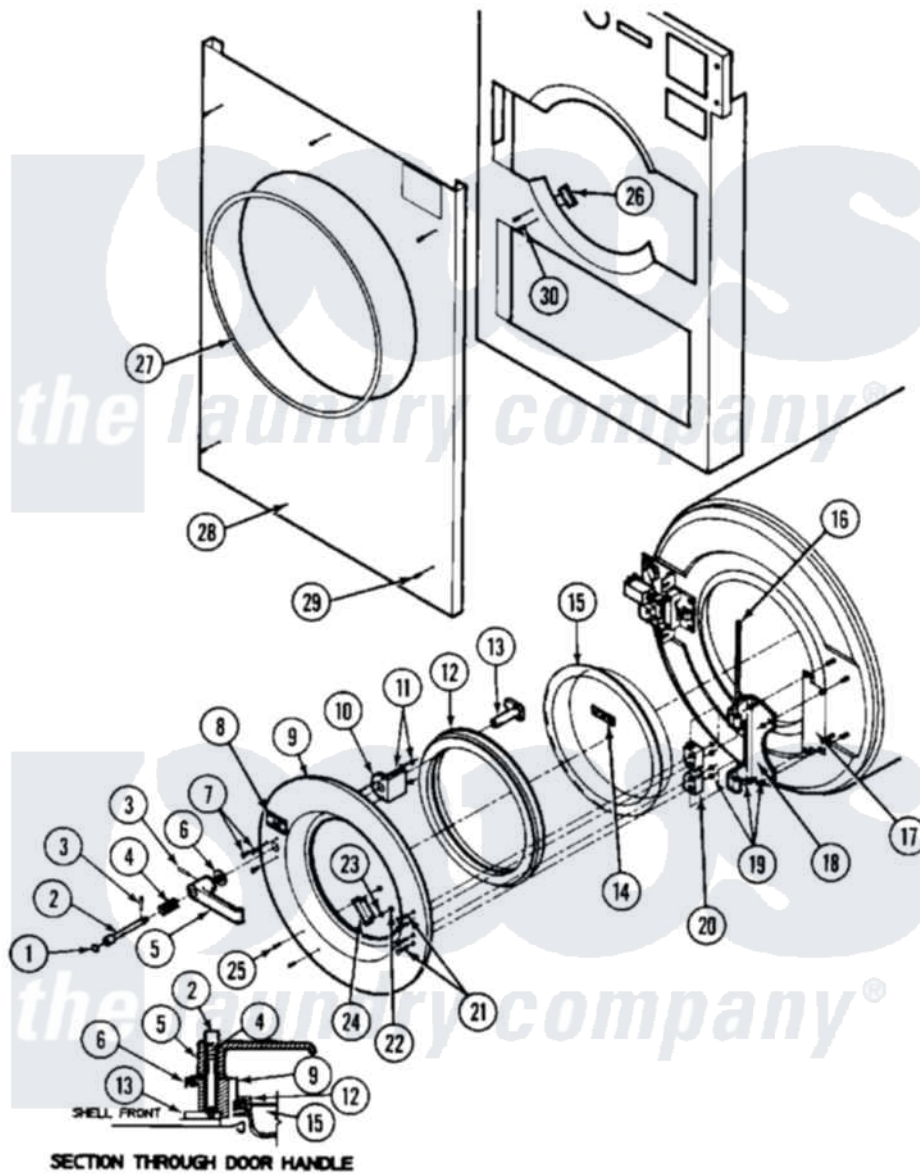

Maytag MAF25PN3 04 - DOOR & RELATED ASSEMBLY

Maytag [Commercial Maytag MAF25PN3 Washer Parts](#) Parts Diagram 04 - DOOR & RELATED ASSEMBLY
 Click on the part number to view part

| Item | Original Part Number | Replaced By | Status | Part Description |
|------|--------------------------|--------------------------|---------------|----------------------------|
| 001 | 24001407 | | Not Available | DECAL, RED DOT |
| 002 | 24001103 | | | Rod, Push Button |
| 003 | 24001721 | | | Pin, Spring |
| 004 | 24001338 | | | Spring, Door Lock |
| 005 | 24001336 | | | Handle, Door |
| 006 | 24001339 | | | Washer, Nylon |
| 007 | 24001341 | 3400814 | | Screw |
| 008 | 24001462 | | Not Available | DECAL, PUSH BUTTON RED |
| 009 | 24001636 | 24001638 | | Door Assembly |
| " | 24001638 | | | Door Assembly |
| " | NLA | | Not Available | DOOR ONLY (OPL) |
| 010 | 24001340 | | Not Available | SPACER, DOOR HANDLE |
| 011 | 24001342 | 74005230 | | Nut, Lock |
| 012 | 24001075 | | | Gasket, Door |
| 013 | 24001343 | | | Arm, Latch |
| 014 | 24001465 | | Not Available | DECAL, ROTATION SPIN (CCW) |