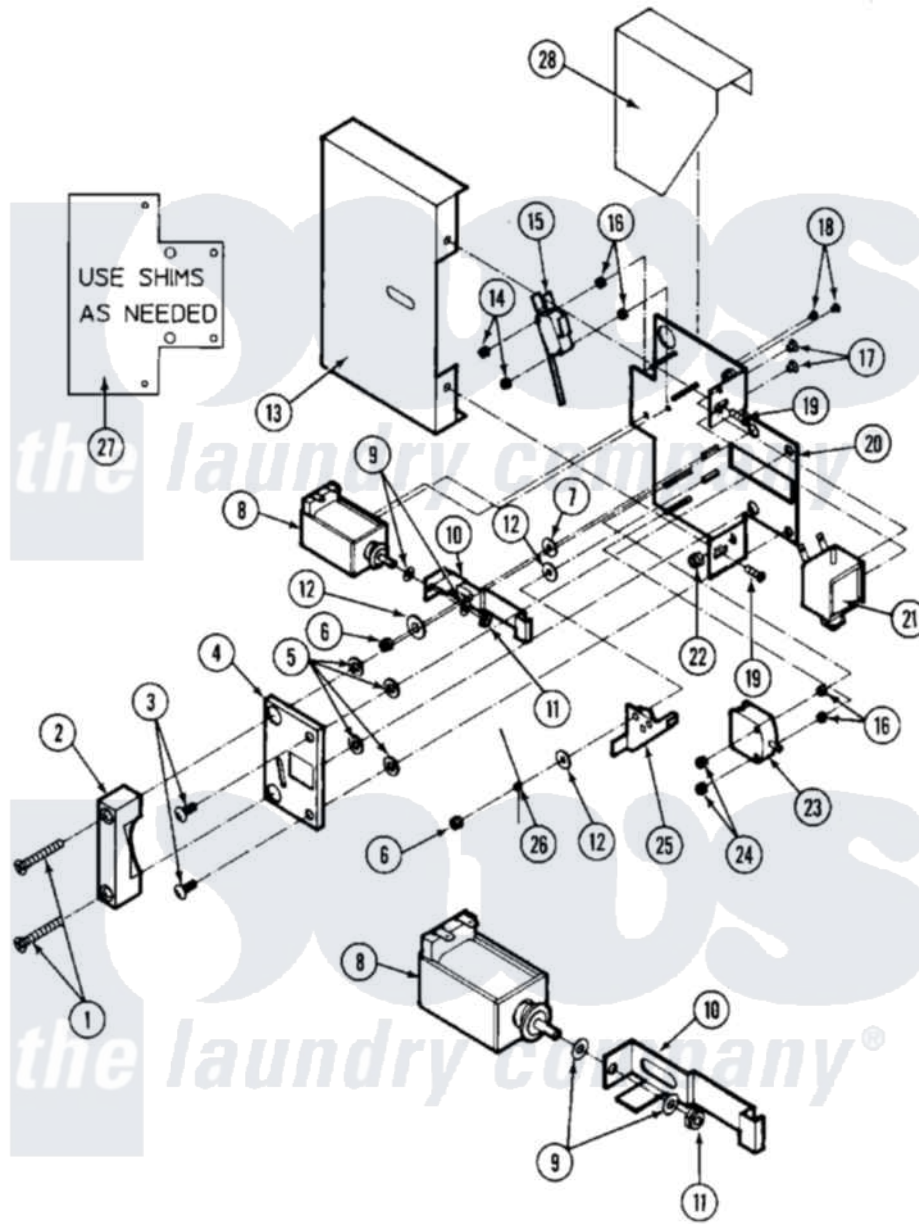

Maytag MAF25PN3 05 - DOOR LOCK

Maytag [Commercial Maytag MAF25PN3 Washer Parts](#) Parts Diagram 05 - DOOR LOCK
 Click on the part number to view part

Item	Original Part Number	Replaced By	Status	Part Description
001	24001394		Not Available	DOOR LOCK COMPLETE (MN 110V)
"	24001640			Door Lock Complete
"	24001641			Door Lock Complete
"	24001642			Screw, S.s.
"	NLA		Not Available	KIT ASSY., DOOR
002	24001483		Not Available	CATCH, DOOR LOCK
003	24001323			Screw
004	24001484		Not Available	COVER, DOOR LOCK PLATE
005	24001295			Lockwasher, S.s.
006	24001342	74005230		Nut, Lock
007	24001485			Washer, Shoulder
008	24001101			Solenoid, Door Rel
009	24001358			Washer, Flat
010	24001250			Button, Push
"	24001486		Not Available	BUTTON, PUSH (STOP)
011	24001481	Y707702		Locknut

012	24001480		Washer, Teflon
013	24001487	Not Available	COVER, DOOR LOCK ASSY.
014	24001476		Nut, Fiberlock
015	24001229		Switch, Door Lock
016	24001477	Not Available	SPACER, NYLON (No.6)
017	24001479		Screw, S.s.
018	24001643		Screw, S.s.
019	24001301	67006964	Screw, Glide
020	NLA	Not Available	PLATE, DOOR LOCK
021	24001102		Solenoid, Door Lck
022	24001305		Nut, Fiberlock
023	24001255		Switch, Door Handle
"	24001257	24001255	Switch, Door Handle
024	24001425		Nut, Fiberlock, Pltd
025	24001230		Lever, Door Lock
026	24001293		Spring, Torsion
027	24001559		Shim, Door Lock
028	24001488	Not Available	SHIELD, SPLASH (DOOR LOCK)
029	24001645	Not Available	WIRING, HARNESS DOOR LOCK (MN)