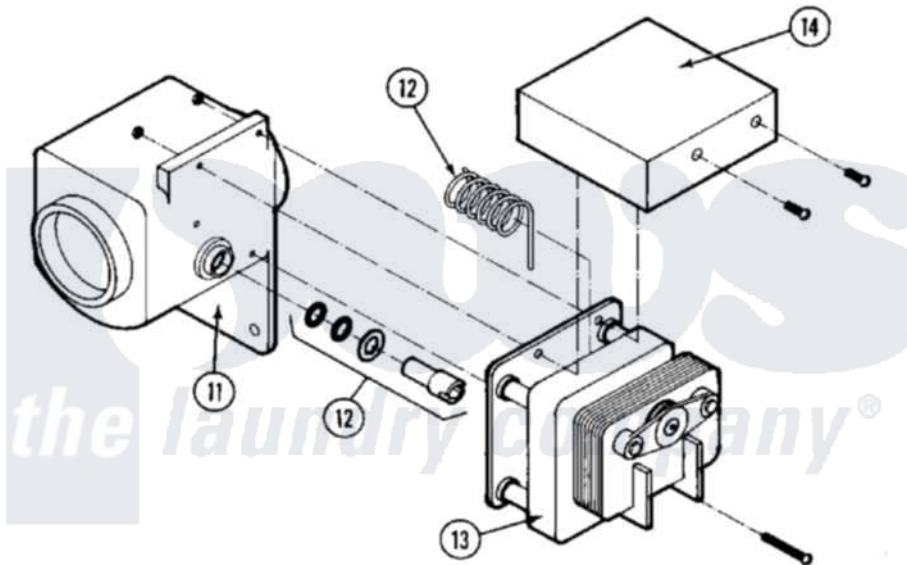

# Maytag MAF25PN3 06 - MOTOR & DRAIN VALVE

Maytag [Commercial Maytag MAF25PN3 Washer Parts](#) Parts Diagram 06 - MOTOR & DRAIN VALVE  
 Click on the part number to view part

Item	Original Part Number	Replaced By	Status	Part Description
001	<a href="#">24001081</a>			Motor, CVE132
"	<a href="#">24001646</a>			Motor
002	<a href="#">24001018</a>			Bearing, 6204-2RS
003	24001647		Not Available	ROD, MOTOR SUPPORT
004	<a href="#">24001511</a>			Washer, Hardened
005	24001512		Not Available	PIN, COTTER PLTD. (1/8X1 1/2)
006	<a href="#">24001021</a>			Bushing, Motor
007	24001648		Not Available	KEY (MOTOR 3/16" X 1 1/2")
008	<a href="#">24001086</a>			Pulley, Motor
"	<a href="#">24001649</a>			Pulley
009	24001650		Not Available	SPRING (BELT TENSION)
010	<a href="#">24001090</a>			Bushing, Motor Pulley
"	<a href="#">24001090</a>			Bushing, Motor Pulley
"	<a href="#">24001116</a>			Valve, Drain
011	<a href="#">24001570</a>			Valve Body
012	<a href="#">24001528</a>			Shaft, Drive And Seal Kit

013 [24001529](#)

VALVE, MOTOR DRAIN  
(110V 60HZ)

" [24001530](#)

Valve, Motor Drain

014 24001571

Not Available

COVER, DRAIN VALVE  
MOTOR