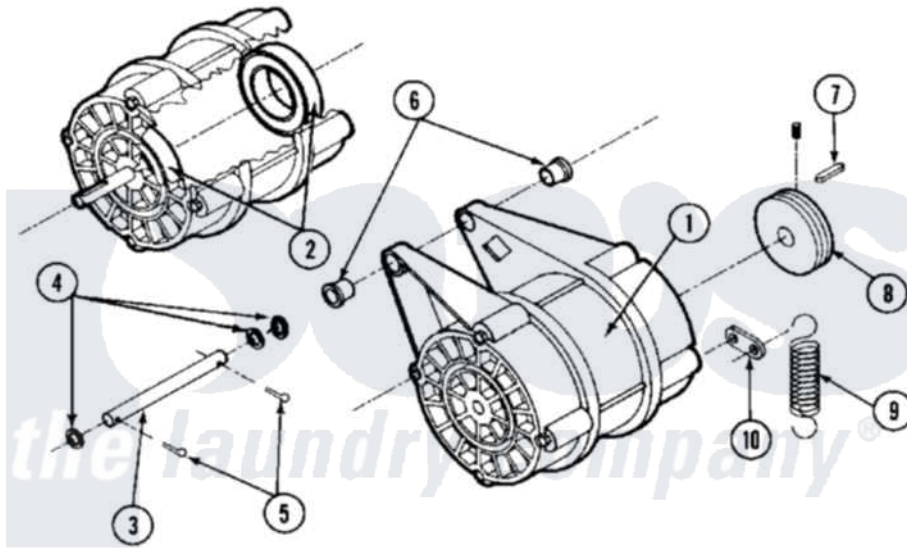

# Maytag MAF25PN3 06 - MOTOR & DRAIN VALVE

Maytag [Commercial Maytag MAF25PN3 Washer Parts](#) Parts Diagram 06 - MOTOR & DRAIN VALVE  
 Click on the part number to view part

Item	Original Part Number	Replaced By	Status	Part Description
001	<a href="#">24001081</a>			Motor, CVE132
"	<a href="#">24001646</a>			Motor
002	<a href="#">24001018</a>			Bearing, 6204-2RS
003	24001647		Not Available	ROD, MOTOR SUPPORT
004	<a href="#">24001511</a>			Washer, Hardened
005	24001512		Not Available	PIN, COTTER PLTD. (1/8X1 1/2)
006	<a href="#">24001021</a>			Bushing, Motor
007	24001648		Not Available	KEY (MOTOR 3/16" X 1 1/2")
008	<a href="#">24001086</a>			Pulley, Motor
"	<a href="#">24001649</a>			Pulley
009	24001650		Not Available	SPRING (BELT TENSION)
010	<a href="#">24001090</a>			Bushing, Motor Pulley
"	<a href="#">24001090</a>			Bushing, Motor Pulley
"	<a href="#">24001116</a>			Valve, Drain
011	<a href="#">24001570</a>			Valve Body
012	<a href="#">24001528</a>			Shaft, Drive And Seal Kit