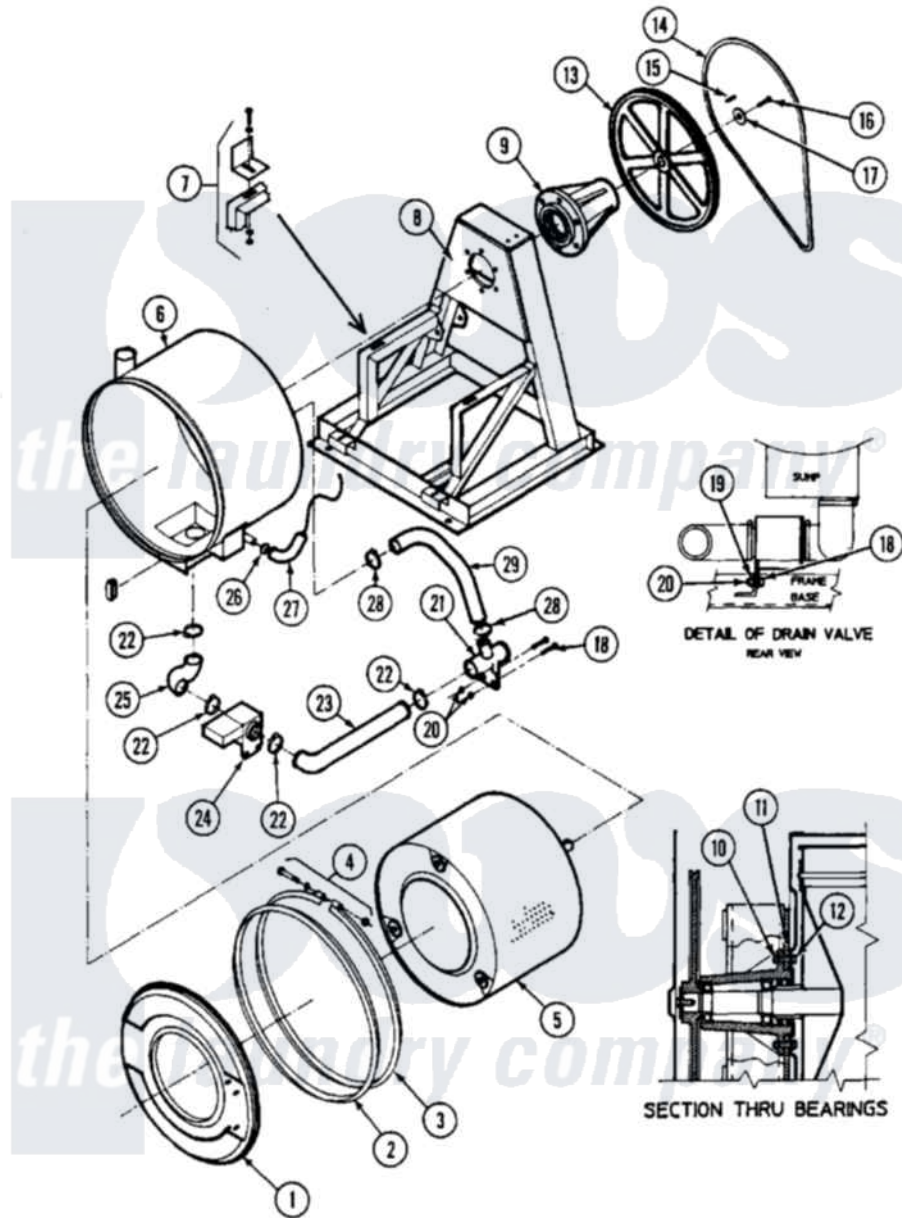

# Maytag MAF25PN3 07 - FRAME & TUB ASSEMBLY

Maytag Commercial Maytag MAF25PN3 Washer Parts Parts Diagram 07 - FRAME & TUB ASSEMBLY  
 Click on the part number to view part

Item	Original Part Number	Replaced By	Status	Part Description
001	24001652		Not Available	SHELL ASSY. (FRT)
002	24001653	<a href="#">24001184</a>		Gasket Kit
003	24001654		Not Available	SHELL BAND ASSY.
004	<a href="#">24001304</a>			Washer, Flat
"	<a href="#">24001305</a>			Nut, Fiberlock
"	<a href="#">24001656</a>			Bolt
005	24001267		Not Available	BASKET (25-2 SPEED)
006	NLA		Not Available	KIT, SHIELD RETRO
007	<a href="#">24001492</a>			Fastener Kit, Shell Band
"	<a href="#">24001516</a>			Washer, Flat Pltd.
"	<a href="#">24001657</a>			Bolt
"	<a href="#">24001658</a>			Washer
008	24001370		Not Available	KIT ASSY., FRAME (2 SPEED)
009	<a href="#">24001259</a>			Kit, Trunion
010	<a href="#">24001563</a>			Nut, Fiberlock
011	<a href="#">24001496</a>			Washer, Flat S.s.

012	<a href="#">24001659</a>		Bolt
013	<a href="#">24001396</a>		Kit, Pulley
014	<a href="#">24001093</a>		Belt, V
015	24001499	Not Available	KEY (3/8" X 1 1/4")
016	<a href="#">Y24001500</a>		Screw, S.s.
017	<a href="#">24001501</a>		Washer, Stainless Steel
018	<a href="#">24001502</a>	<a href="#">8204624</a>	Bolt
019	<a href="#">24001304</a>		Washer, Flat
020	<a href="#">24001305</a>		Nut, Fiberlock
021	24001826	Not Available	(B)CONNECTION, TEE-DRAIN
022	24001353	<a href="#">696392</a>	Hose Clamp
023	<a href="#">24001660</a>		Hose, Drain
024	<a href="#">24001116</a>		Valve, Drain
025	<a href="#">24001565</a>		Hose, Drain
026	24001438	<a href="#">285655</a>	Clamp, Hose
027	24001661	Not Available	HOSE, AIR DOME
028	24001283	Not Available	CLAMP, HOSE (No.28)
029	<a href="#">24001662</a>		Hose, Overflow