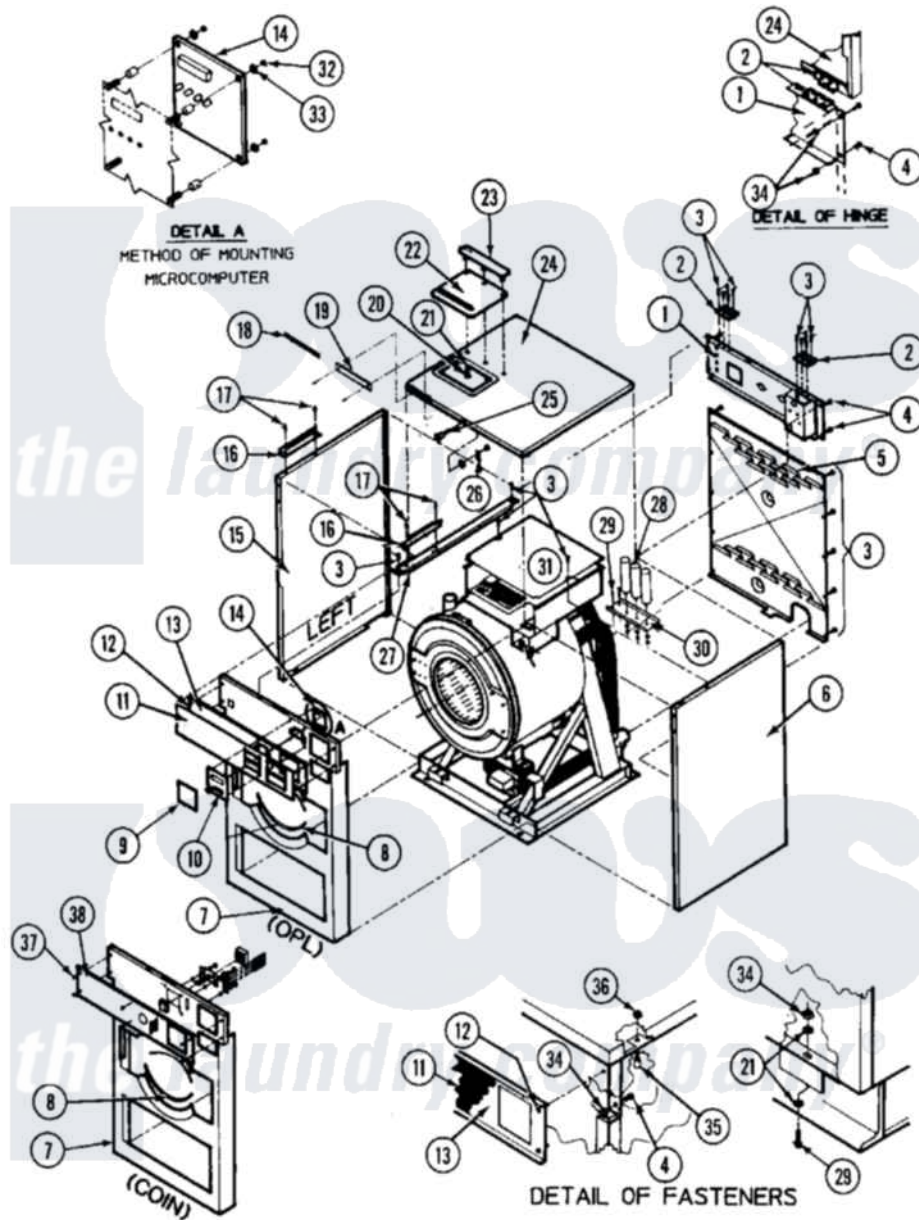

# Maytag MAF25PN3 08 - CABINET

Maytag [Commercial Maytag MAF25PN3 Washer Parts](#) Parts Diagram 08 - CABINET  
 Click on the part number to view part

Item	Original Part Number	Replaced By	Status	Part Description
001	24001663		Not Available	PANEL (VALVE)
002	<a href="#">24001183</a>			Hinge Kit
003	24001401		Not Available	KIT, PANEL (REAR)
004	<a href="#">24001323</a>			Screw
005	24001401		Not Available	KIT, PANEL (REAR)
006	24001664		Not Available	PANEL, SIDE (RT/REV)
007	24001665		Not Available	PANEL, INNER (FRT MC, MN)
"	24001666		Not Available	PANEL, INNER (FRT PC, PN)
008	24001550	<a href="#">24001532</a>		Trim- Pane
009	NLA		Not Available	TRIM, KEYPAD (CPTR GREY)
010	<a href="#">24001112</a>			Switch, Membrane
"	24001114		Not Available	SWITCH, MEMBRANE (PC)
011	NLA		Not Available	PANEL, CONTROL
012	<a href="#">24001533</a>			Rivet, Pop S.s.
013	24001668		Not Available	PANEL, CONTROL (ALUM)
014	<a href="#">24001010</a>			Board, Coin Computer