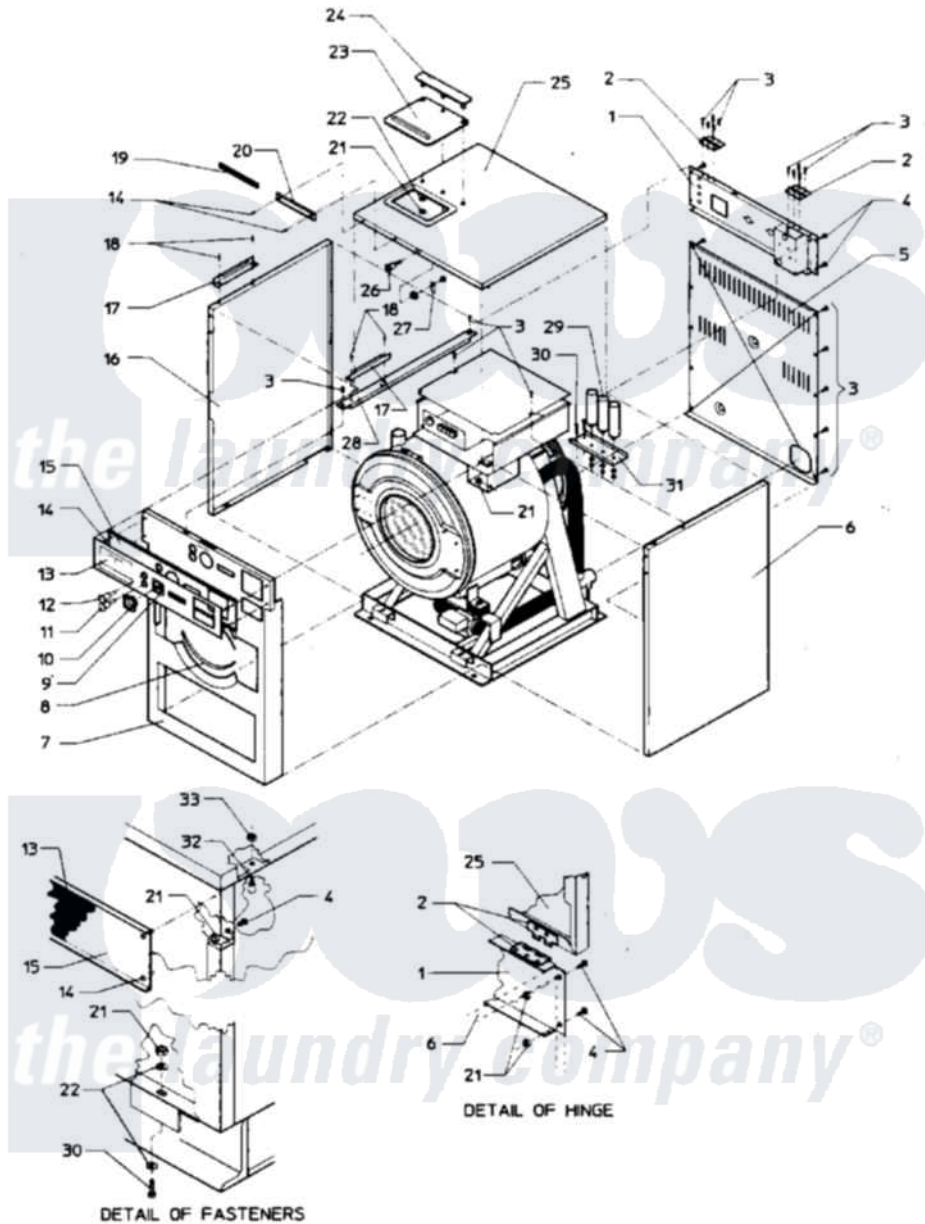

Maytag MAF35MC1 01 - MAIN EXPLODED VIEW - FINAL ASSEMBLY

Maytag [Commercial Maytag MAF35MC1 Washer Parts](#) Parts Diagram 01 - MAIN EXPLODED VIEW - FINAL ASSEMBLY

[Click on the part number to view part](#)

Item	Original Part Number	Replaced By	Status	Part Description
001	24001169			Panel Kit, Valve
"	24001170		Not Available	PANEL KIT, VALVE
002	24001676		Not Available	HINGE, TOP COVER (NOTE: 18003069 AFTER SERIAL
"	Y24001300			Hinge
003	24001301	67006964		Screw, Glide
004	24001323			Screw
005	24001403		Not Available	KIT, PANEL (REAR)
"	Y24001400		Not Available	KIT, PANEL (REAR)
006	24001159		Not Available	PANEL KIT, SIDE (RT.)35 (AS VIEWED FROM FRONT)
"	24001162		Not Available	PANEL KIT, SIDE (RT.)18 (AS VIEWED FROM FRONT)
007	24001677		Not Available	PANEL ASSY. (INR. FRNT.)
"	24001678	24001694		Panel- FRO
008	24001550	24001532		Trim- Pane
009	24001679		Not Available	DECAL, CYCLE INDICATOR