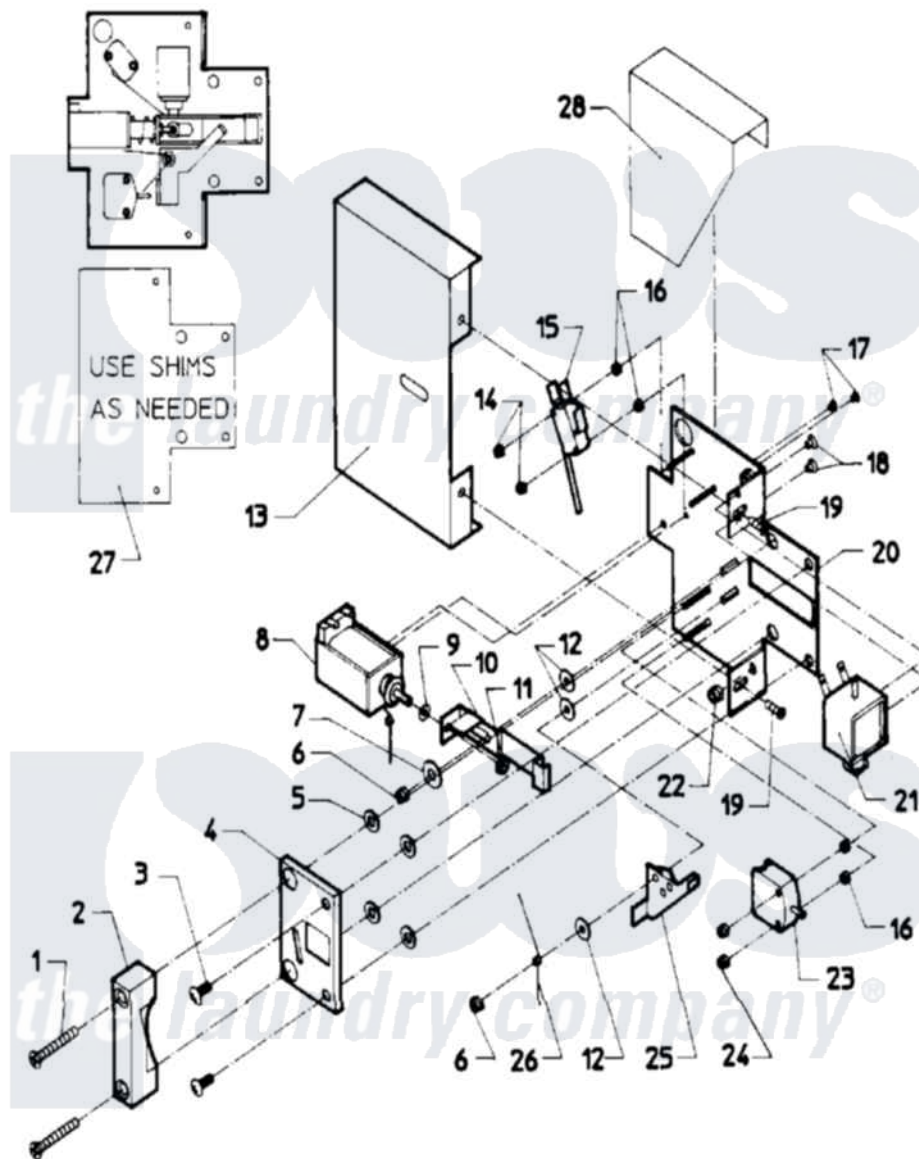

Maytag MAF35MC1 03 - DOOR SAFETY INTERLOCK-COIN MODELS

Maytag [Commercial Maytag MAF35MC1 Washer Parts](#) Parts Diagram 03 - DOOR SAFETY INTERLOCK-COIN MODELS

[Click on the part number to view part](#)

Item	Original Part Number	Replaced By	Status	Part Description
001	24001640			Door Lock Complete
"	W10124350		Not Available	PART NUMBER NOT AVAILABLE
002	24001483		Not Available	CATCH, DOOR LOCK
003	24001323			Screw
004	24001484		Not Available	COVER, DOOR LOCK PLATE
005	24001295			Lockwasher, S.s.
006	24001342	74005230		Nut, Lock
007	24001485			Washer, Shoulder
008	24001101			Solenoid, Door Rel
009	24001358			Washer, Flat
010	24001250			Button, Push
011	24001481	Y707702		Locknut
012	24001480			Washer, Teflon
013	24001487		Not Available	COVER, DOOR LOCK ASSY.
014	24001476			Nut, Fiberlock

015	24001229		Switch, Door Lock
016	24001477	Not Available	SPACER, NYLON (No.6)
017	24001643		Screw, S.s.
018	24001479		Screw, S.s.
019	24001301	67006964	Screw, Glide
020	NLA	Not Available	PLATE, DOOR LOCK
021	24001102		Solenoid, Door Lck
022	24001305		Nut, Fiberlock
023	24001255		Switch, Door Handle
024	24001736	24001425	Nut, Fiberlock, Pltd
025	24001230		Lever, Door Lock
026	24001293		Spring, Torsion
027	24001559		Shim, Door Lock
028	24001488	Not Available	SHIELD, SPLASH (DOOR LOCK)