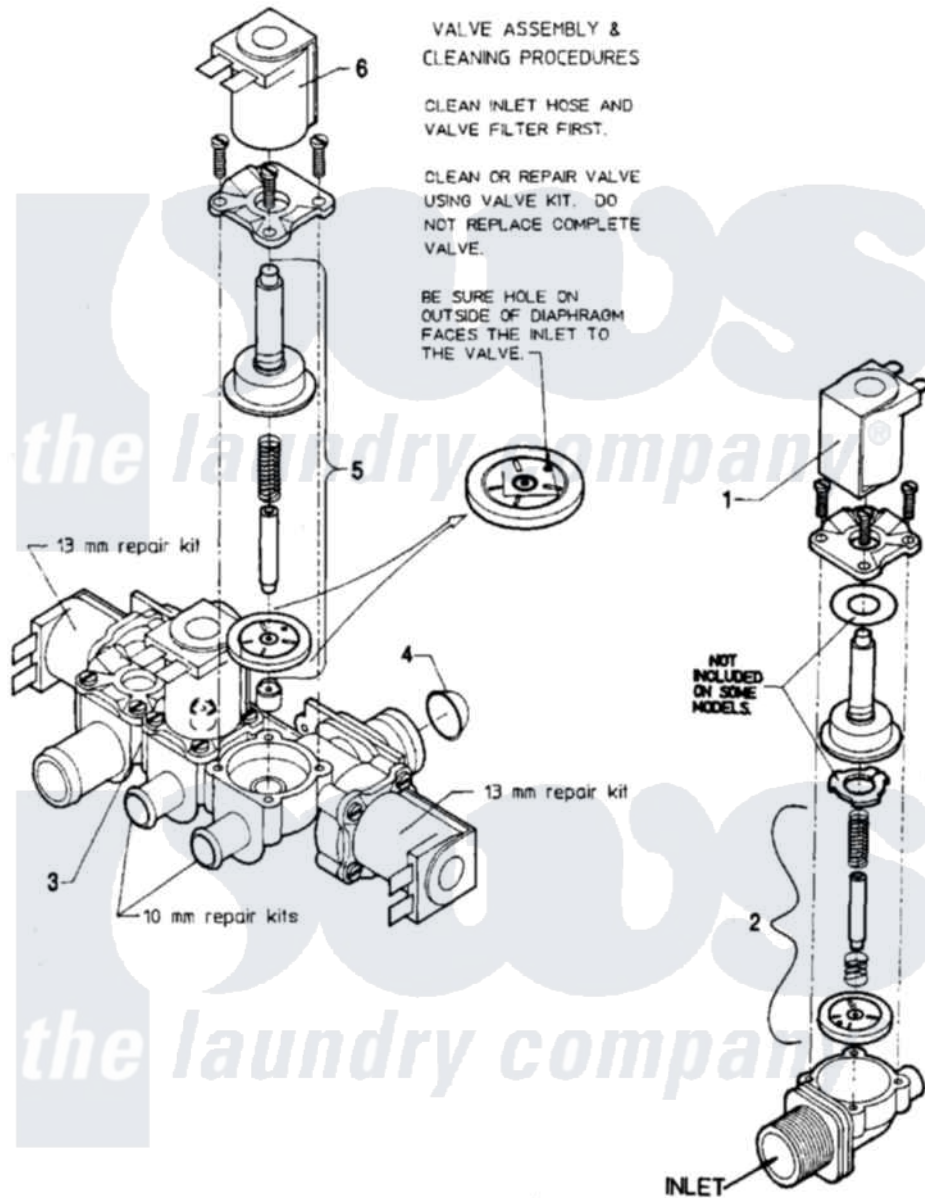

Maytag MAF35MC1 05 - WATER VALVE

Maytag Commercial Maytag MAF35MC1 Washer Parts Parts Diagram 05 - WATER VALVE
 Click on the part number to view part

Item	Original Part Number	Replaced By	Status	Part Description
001	24001118			Valve
"	24001119			Valve
"	24001120			Valve-1 WAY
"	24001232			Coil, Water Valve
"	24001776			Valve, Water
002	24001121			Kit, Valve Repair
"	24001122			Kit, Valve Repair
003	24001226			Valve, Mixing
"	24001448			Seal
"	24001549		Not Available	FILTER, MESH (11MM US THREAD)
004	24001634		Not Available	SCREEN, VALVE
005	24001122			Kit, Valve Repair
"	24001231			Kit, Repair
006	24001232			Coil, Water Valve