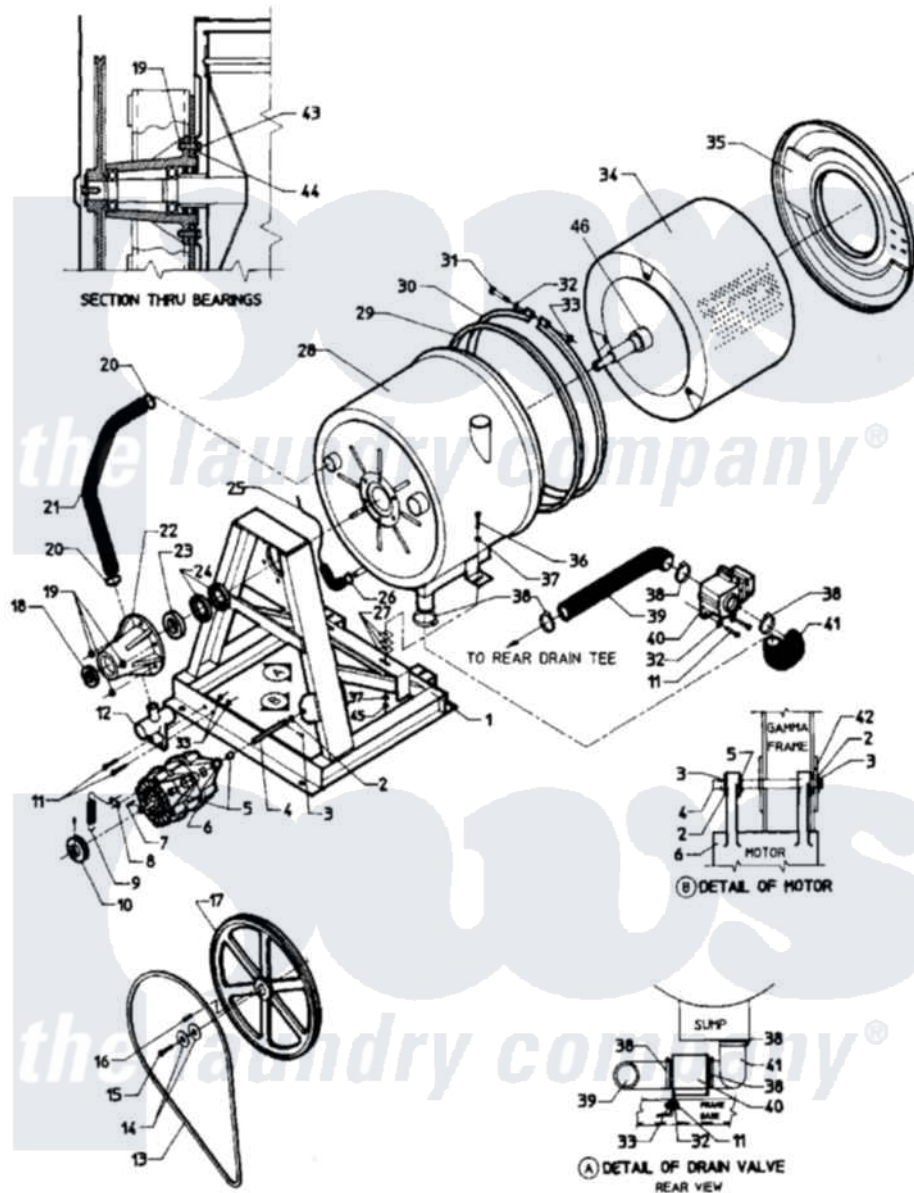

# Maytag MAF35MC1 06 - MAIN EXPLODED VIEW-SUB ASSEMBLY

Maytag Commercial Maytag MAF35MC1 Washer Parts Parts Diagram 06 - MAIN EXPLODED VIEW-SUB ASSEMBLY  
 Click on the part number to view part

Item	Original Part Number	Replaced By	Status	Part Description
001	24001369		Not Available	KIT ASSY., FRAME (2 SPEED)
"	24001371		Not Available	KIT ASSY., FRAME (2 SPEED)
002	<a href="#">24001511</a>			Washer, Hardened
003	24001512		Not Available	PIN, COTTER PLTD. (1/8X1 1/2)
004	24001647		Not Available	ROD, MOTOR SUPPORT
"	24001802		Not Available	SUPPORT ROD, MOTOR
005	<a href="#">24001021</a>			Bushing, Motor
006	<a href="#">24001078</a>			Motor, 2SP
"	<a href="#">24001079</a>			Motor 2SP 1 Phase
"	<a href="#">24001082</a>			Motor, 2SP
"	<a href="#">24001083</a>			Motor, 2SP
007	24001648		Not Available	KEY (MOTOR 3/16" X 1 1/2")
008	24001651		Not Available	CLIP, MOTOR SPRING
009	24001650		Not Available	SPRING (BELT TENSION)